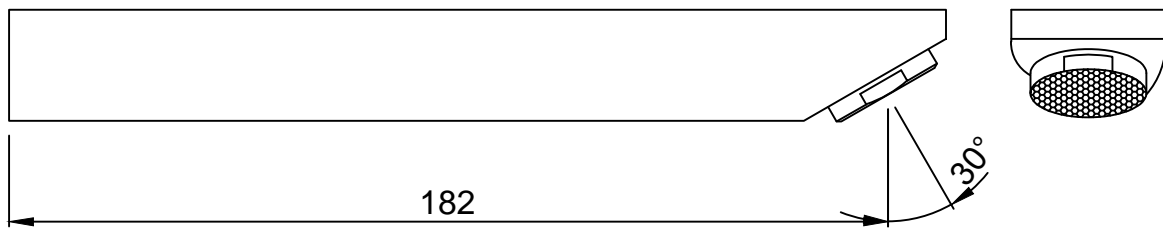

WALL FLANGE

HANDLE

SPOUT

SPOUT NIPPLE