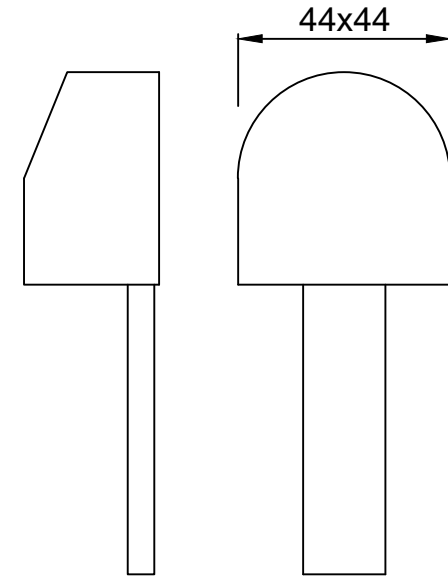

WALL FLANGE

HANDLE

SPOUT

SPOUT NIPPLE