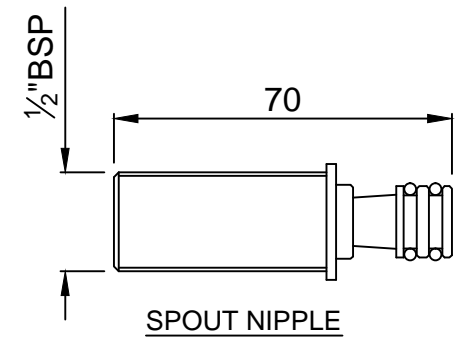

WALL FLANGE

HANDLE

SPOUT

SPOUT NIPPLE