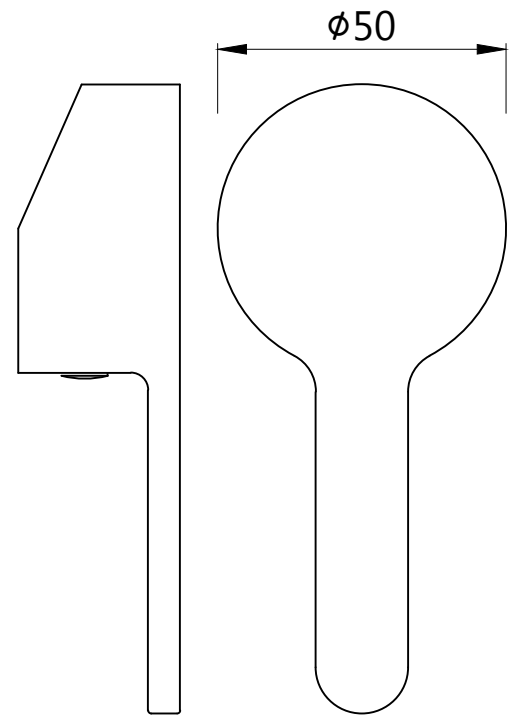

WALL FLANGE

DIVERTER HANDLE

SINGLE LEVER HANDLE