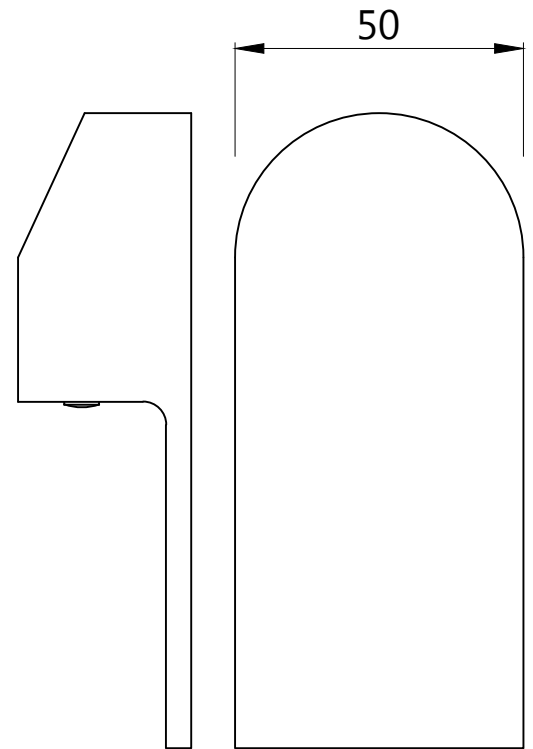

DIVERTER HANDLE

SINGLE LEVER HANDLE