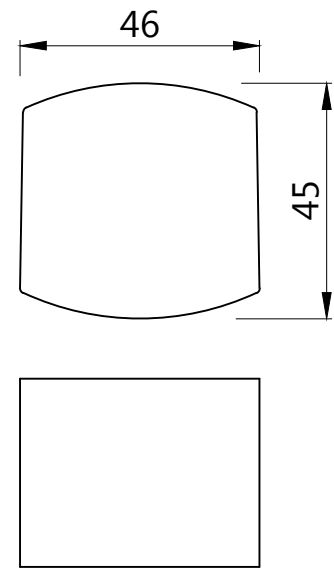

WALL FLANGE

DIVERTER HANDLE

SINGLE LEVER HANDLE