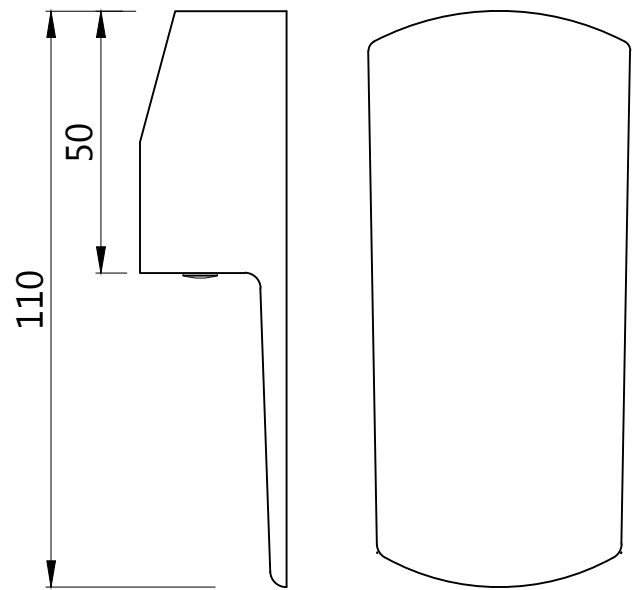

WALL FLANGE

DIVERTER HANDLE

SINGLE LEVER HANDLE