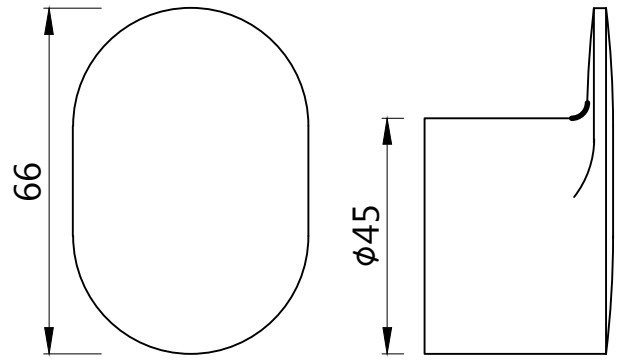

WALL FLANGE

DIVERTER HANDLE

SINGLE LEVER HANDLE