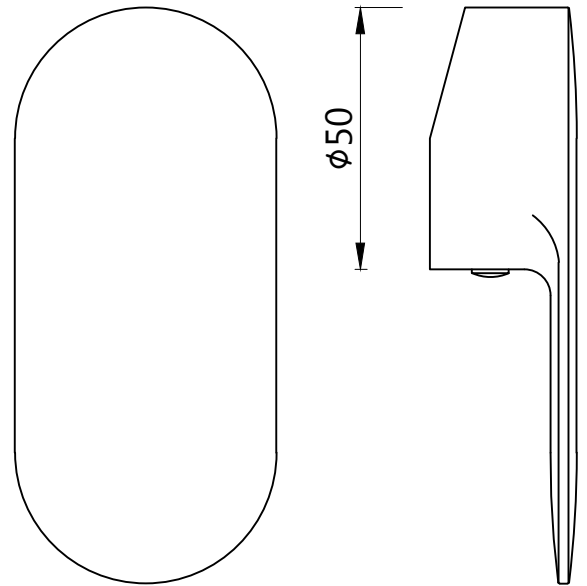

WALL FLANGE

DIVERTER HANDLE

SINGLE LEVER HANDLE