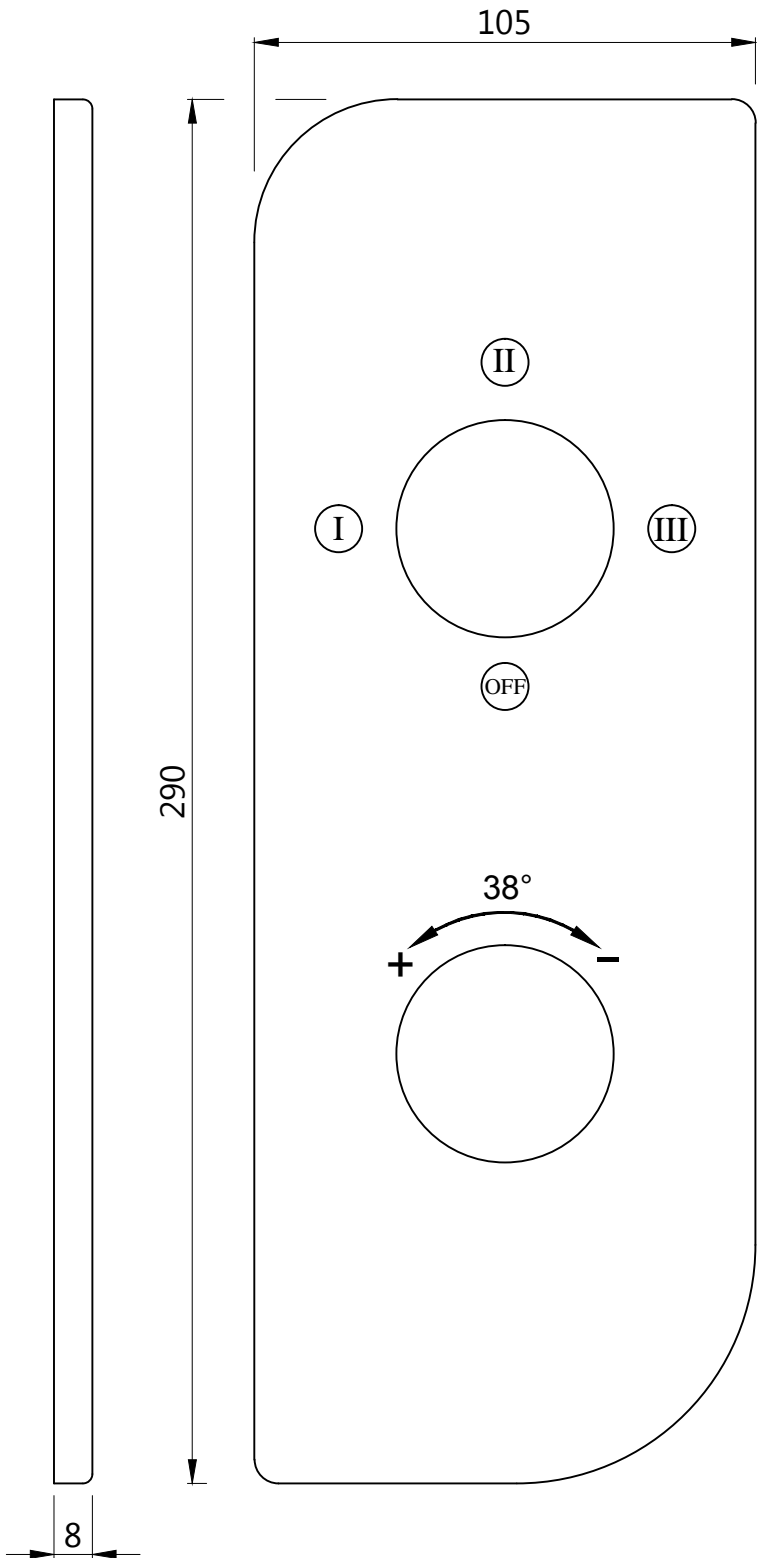

Aquamax Exposed Part Kit of Thermostatic Shower Mixer with 3-way diverter (Suitable for ALD-683)

Cat. No.-ALI-85683K

WALL FLANGE

DIVERTER HANDLE

THERMOSTATE HANDLE