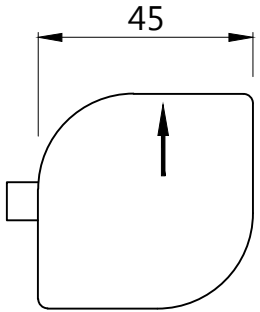

Aquamax Exposed Part Kit of Thermostatic Shower Mixer with 3-way diverter (Suitable for ALD-683)

Cat. No.-ALI-85683K

WALL FLANGE

DIVERTER HANDLE

THERMOSTATE HANDLE