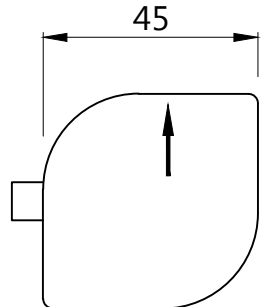

Aquamax Exposed Part Kit of Thermostatic Shower Mixer with 2-way diverter (Suitable for ALD-681)

Cat. No.-ALI-85681K

WALL FLANGE

DIVERTER HANDLE

THERMOSTATE HANDLE