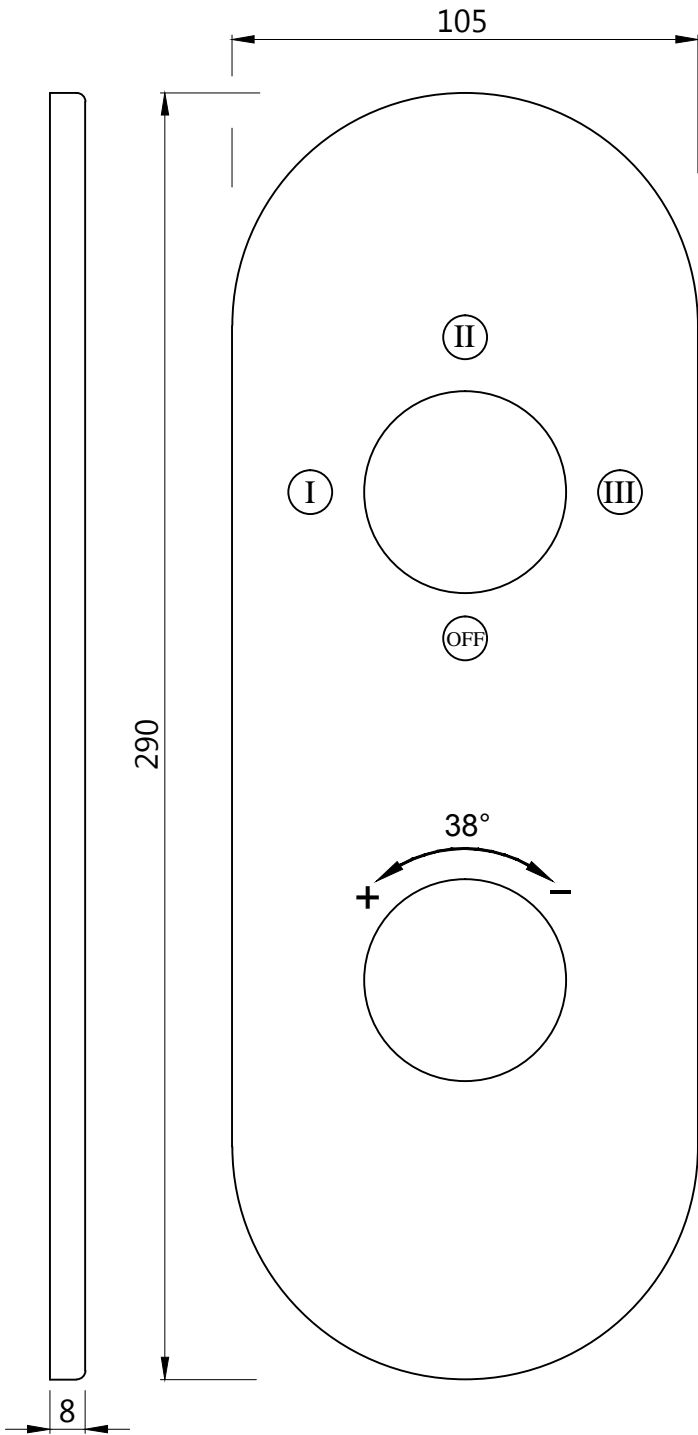

Aquamax Exposed Part Kit of Thermostatic Shower Mixer with 3-way diverter  
(Suitable for ALD-683)

Cat. No.-ORP-10683KPM

WALL FLANGE

DIVERTER HANDLE

THERMOSTATE HANDLE