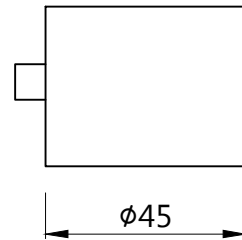

Aquamax Exposed Part Kit of Thermostatic Shower Mixer with 3-way diverter  
(Suitable for ALD-683)

Cat. No.-ORP-10683KPM

WALL FLANGE

DIVERTER HANDLE

THERMOSTATE HANDLE