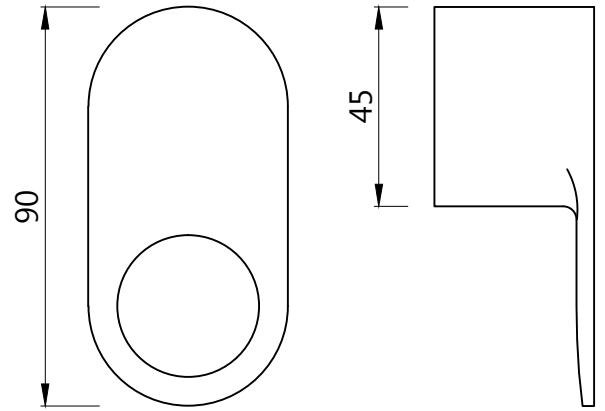

Aquamax Exposed Part Kit of Thermostatic Shower Mixer with 3-way diverter  
(Suitable for ALD-683)

Cat. No.-ORP-10683KPM

WALL FLANGE

DIVERTER HANDLE

THERMOSTATE HANDLE