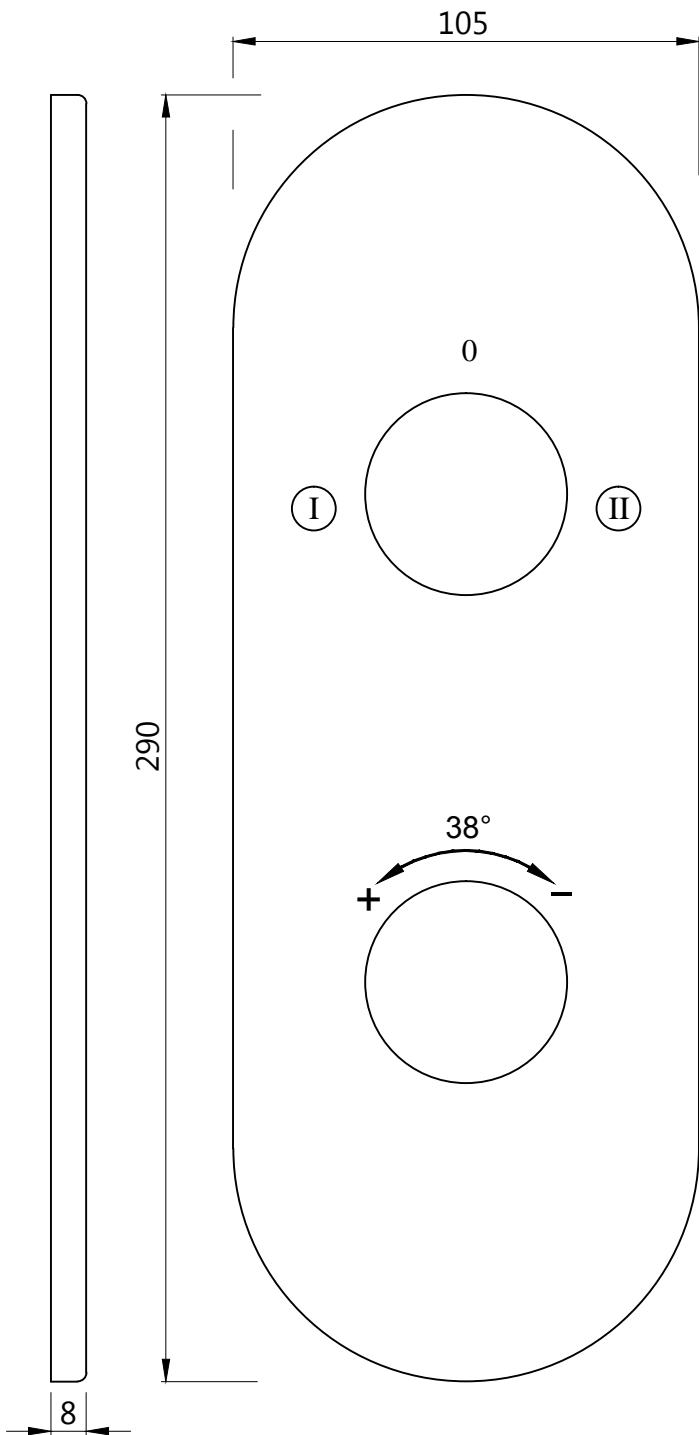

Aquamax Exposed Part Kit of Thermostatic Shower Mixer with 2-way diverter  
(Suitable for ALD-681)

Cat. No.-ORP-10681KPM

WALL FLANGE

DIVERTER HANDLE

THERMOSTATE HANDLE