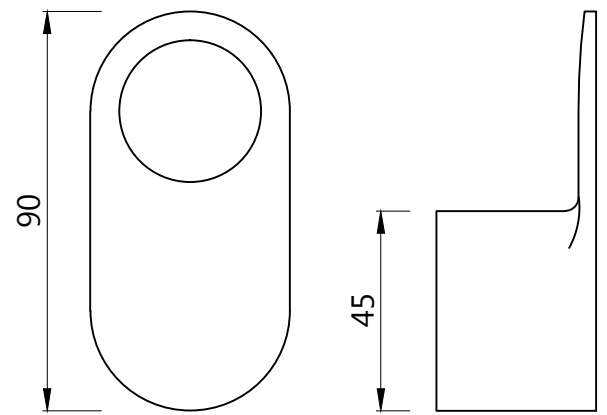

Aquamax Exposed Part Kit of Thermostatic Shower Mixer with 2-way diverter  
(Suitable for ALD-681)

Cat. No.-ORP-10681KPM

WALL FLANGE

DIVERTER HANDLE

THERMOSTATE HANDLE