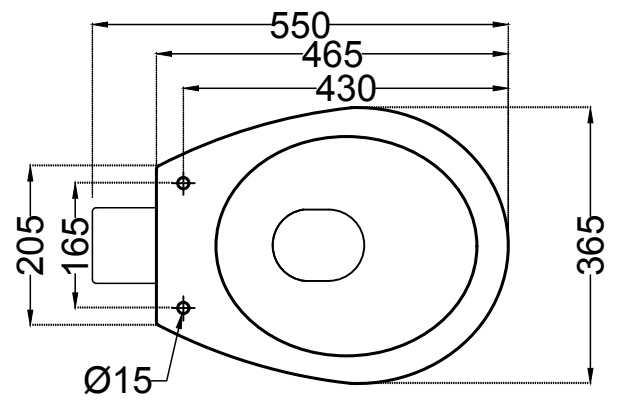

CNS-WHT-551PSPP

TOP VIEW

BACK VIEW

SIDE VIEW

ALL DIMENSIONS ARE IN MM.
(TOLERANCE ± 5 MM)