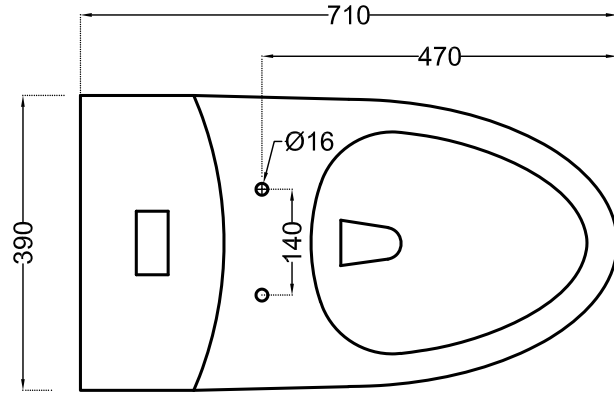

VGS-WHT-81853P180UF

TOP VIEW

FRONT VIEW

SIDE VIEW

ALL DIMENSIONS ARE IN MM.  
(TOLERANCE  $\pm 5$  MM)