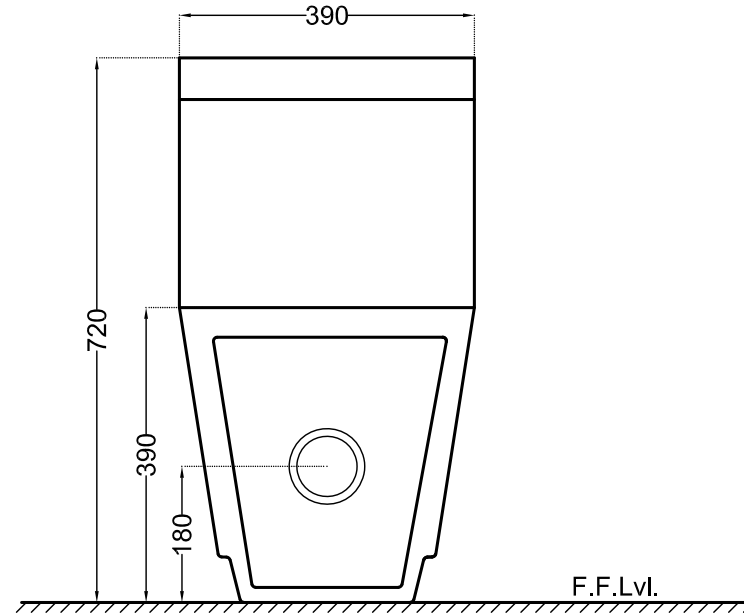

VGS-WHT-81853P180UF

TOP VIEW

FRONT VIEW

SIDE VIEW

ALL DIMENSIONS ARE IN MM.  
(TOLERANCE  $\pm 5$  MM)