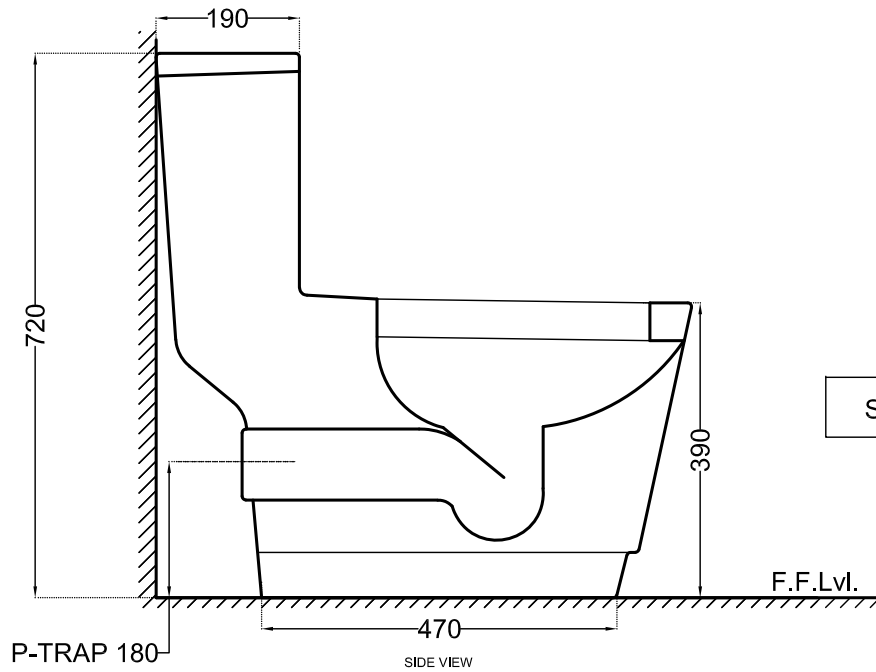

VGS-WHT-81853P180UF

TOP VIEW

FRONT VIEW

SIDE VIEW

ALL DIMENSIONS ARE IN MM.  
(TOLERANCE  $\pm 5$  MM)