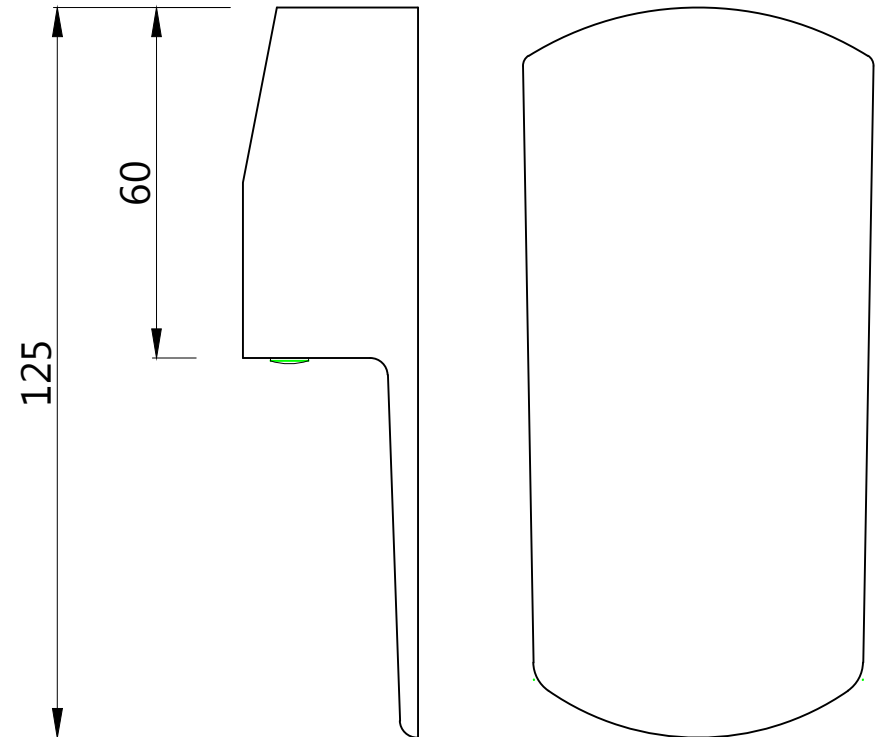

Single Lever 3-inlet Exposed parts kit Consisting of Operating Lever,
Wall Flange & Button Only (Suitable For Item ALD-193)

Cat. No.-KUP-35193KPM

WALL FLANGE

BUTTON

HANDLE