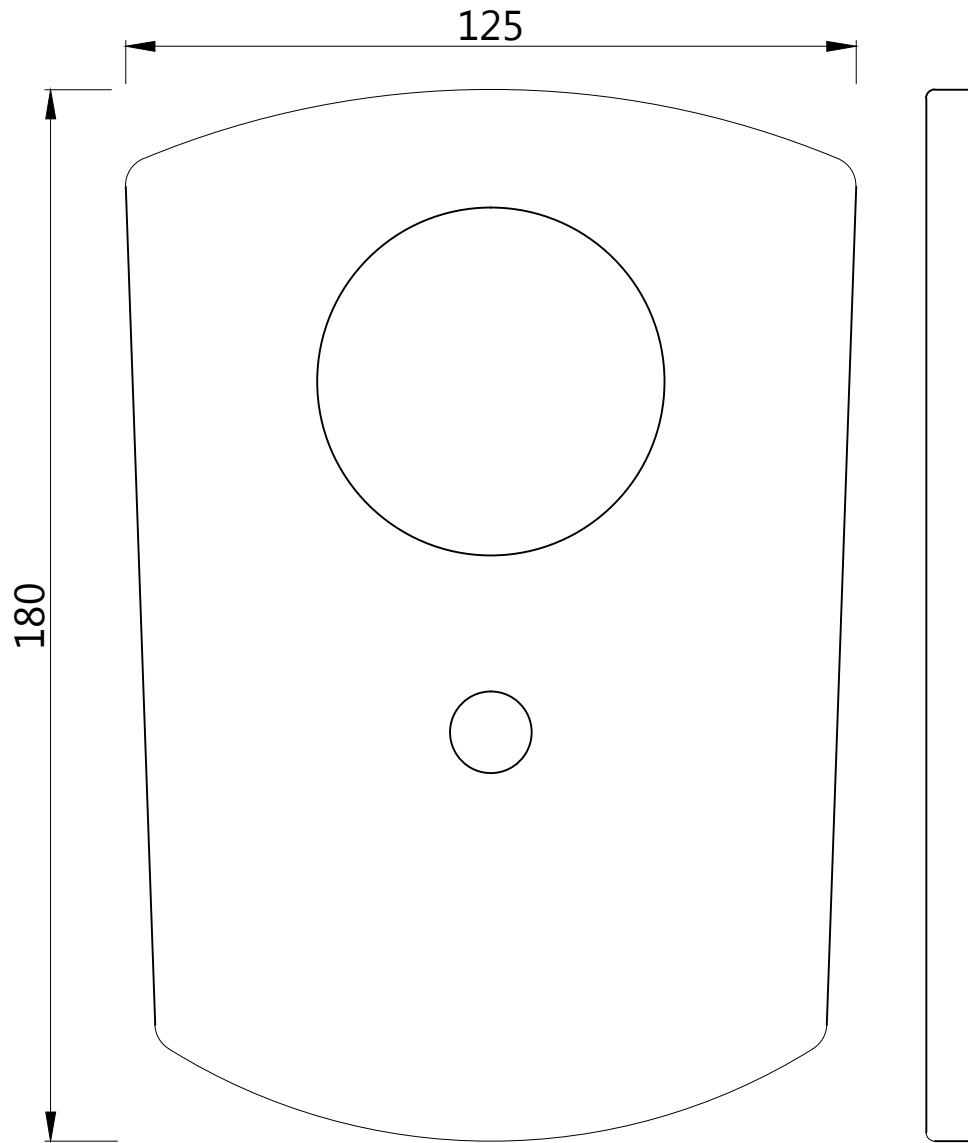

Single Lever 3-inlet Exposed parts kit Consisting of Operating Lever,
Wall Flange & Button Only (Suitable For Item ALD-193)

Cat. No.-KUP-35193KPM

WALL FLANGE

BUTTON

HANDLE