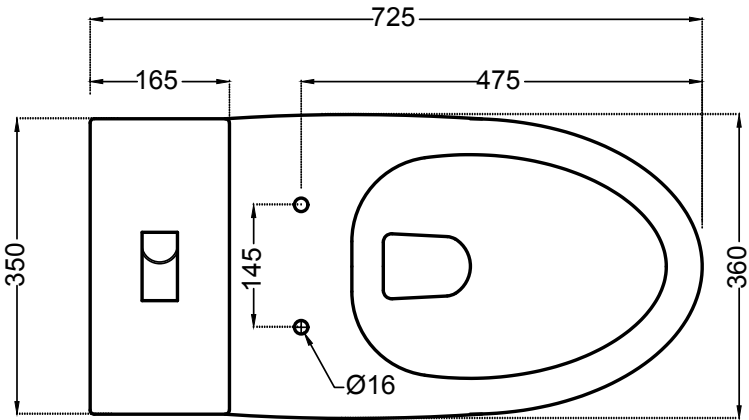

SLS-WHT-6855S

SIDE VIEW

TOP VIEW

ALL DIMENSIONS ARE IN MM.  
(TOLERANCE  $\pm 5$  MM)