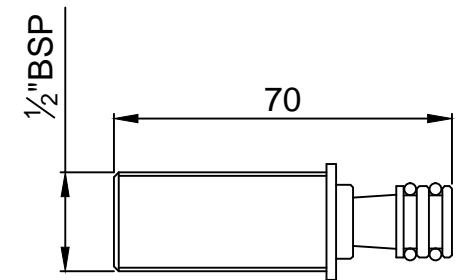

WALL FLANGE

HANDLE

SPOUT

SPOUT NIPPLE