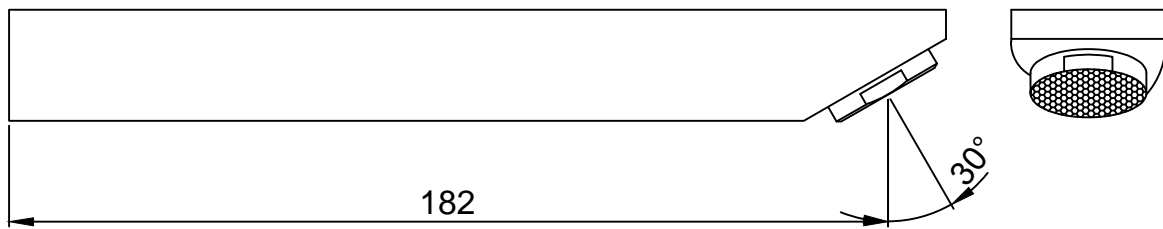

WALL FLANGE

HANDLE

SPOUT

SPOUT NIPPLE