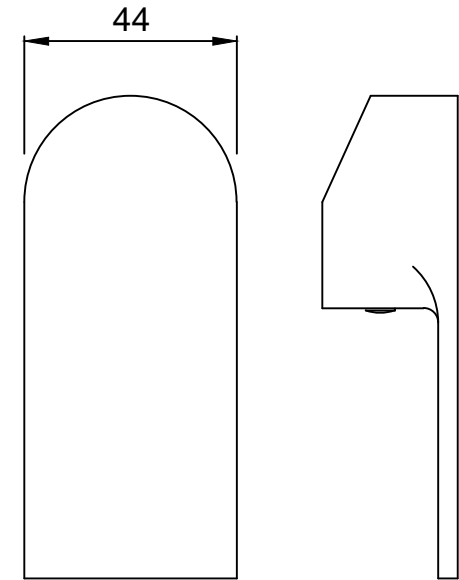

WALL FLANGE

HANDLE

SPOUT

SPOUT NIPPLE