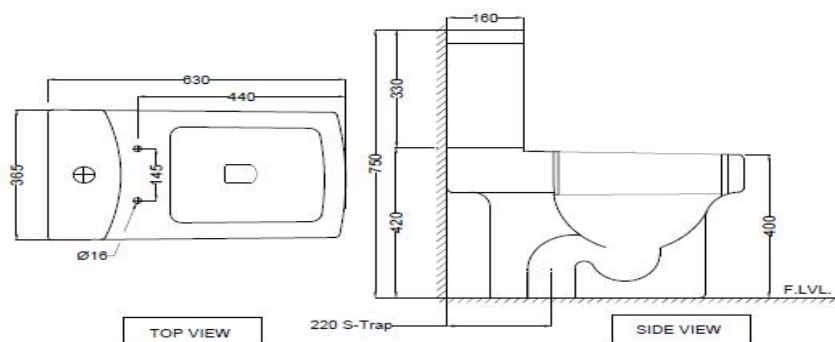

FNS-WHT-40751SSM+ FNS-WHT-40201

SPECIFICATION DATA SHEET

PRODUCT DETAILS

Manufacturer :	Jaquar	Type:	Bowl for coupled closet WC (S trap)
Range	Fonte	Outlet	Horizontal
Colour:	White	Material:	Ceramic - Vitreous China
Technical Details:	External diameter of outlet ϕ 100 +5 -5 mm	BOM doc.NO.	JSW/01/2018/0080 JSW/01/2018/0079
	Horizontal distance between the wall line and the centre line of the waste outlet hole \leq 220 mm		

ARTICLE NAME: COUPLE CLOSET BOWL-WC

TECHNICAL DIMENSIONS

ALL DIMENSIONS ARE IN MM.
(TOLERANCE \pm 5 MM)

PRODUCT DIMENSIONS

Length (mm)	Width (mm)	Height (mm)	Net weight (kg)
365	630	750	43.10

USP

Box rim, Dual flushing, Anti germ glaze

CERTIFICATION

Compliance : IS 2556.2:2004, IS 2556.1:1994 , EN 997 :2012+A1, BS EN 14124:2004

All technical dimensions are in accordance to British standards, Bureau of Indian Standards

PACKAGING DETAIL

Length (mm)	Width (mm)	Height (mm)	Gross Weight(kg)
635	430	455	36.00
383	203	388	12.60

LOADING PALLET DETAIL

Length (mm)	Width (mm)	Height (mm)	no of pieces on pallet
1140	1140	2285	16
1140	1140	2285	60

Prepared By Designer Date	Controlled By Quality control	Verified By Product Manager	Approved By Sanitaryware Head
Revision/Version	1	Plotter Updated on	Month 09-Jul Year 2018