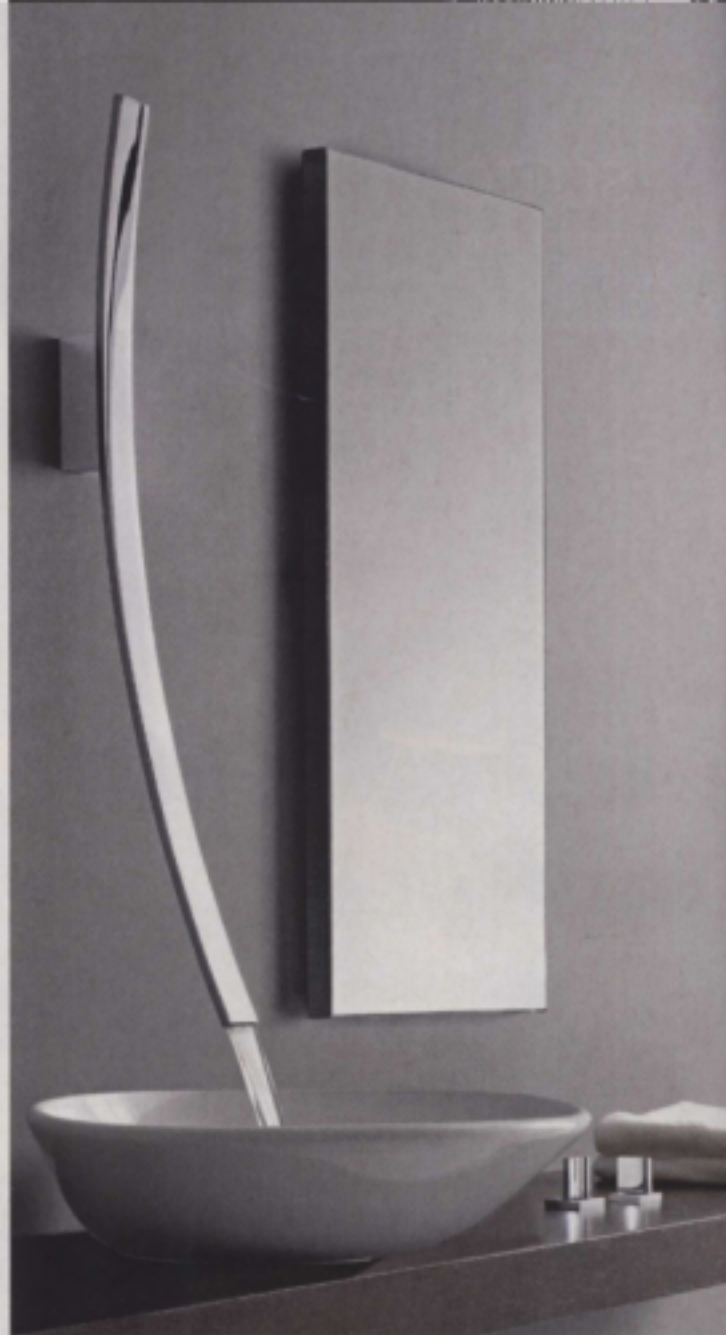

# TAP DANCE

Beautiful forms meet functional art in these spiffy spouts designed for a modern home

By RIDHI KALE

## Contemporary Elegance

Sleek and stylish, the Luna basin spout from Graff comes with deck mounted controls. Available in chrome finish, this one is perfect for those looking for drama.

PRICE ₹98,000  
AT [www.graff-faucets.com](http://www.graff-faucets.com)

## A Twist in the Tail

A bird, perched on the edge of a pool, became the basis of inspiration for the designers at Artize from Jaquar Group to create Tailwater. Here the tail acts as a mixer lever. When tilted backwards, the tap's form is transformed into a graceful silver arc.