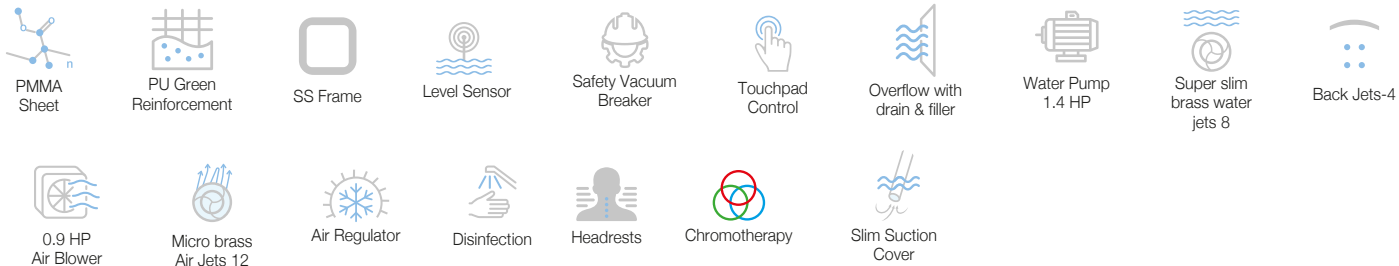

Specifications

JWP-WHT-OPALPM180WX

(Water System)

Rs. 1,33,000