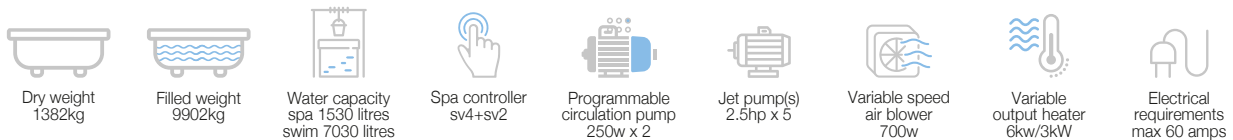

Specifications

Disclaimer: Pictures shown are for illustration purpose only