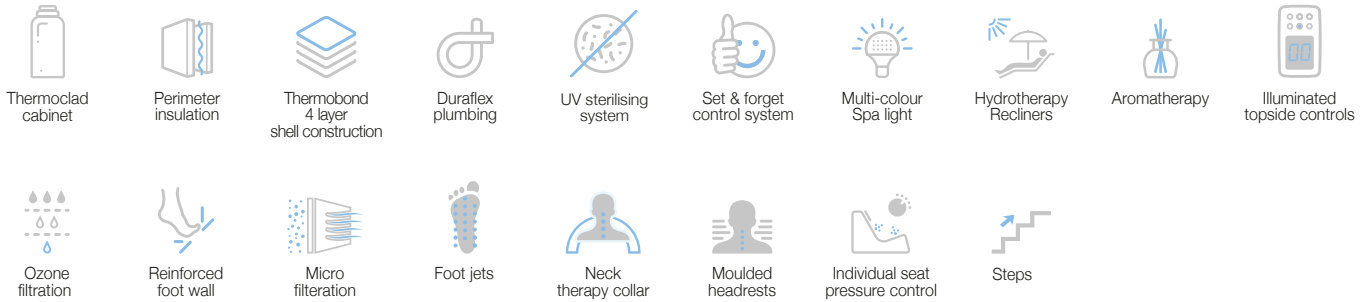

Key features