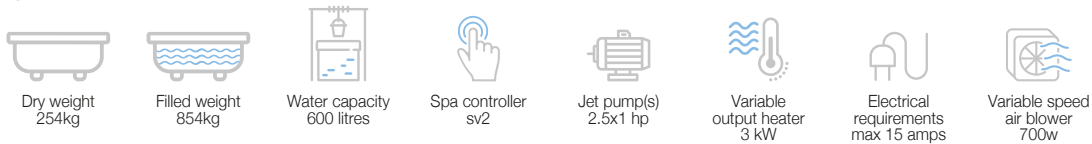

Specifications

Disclaimer: Pictures shown are for illustration purpose only