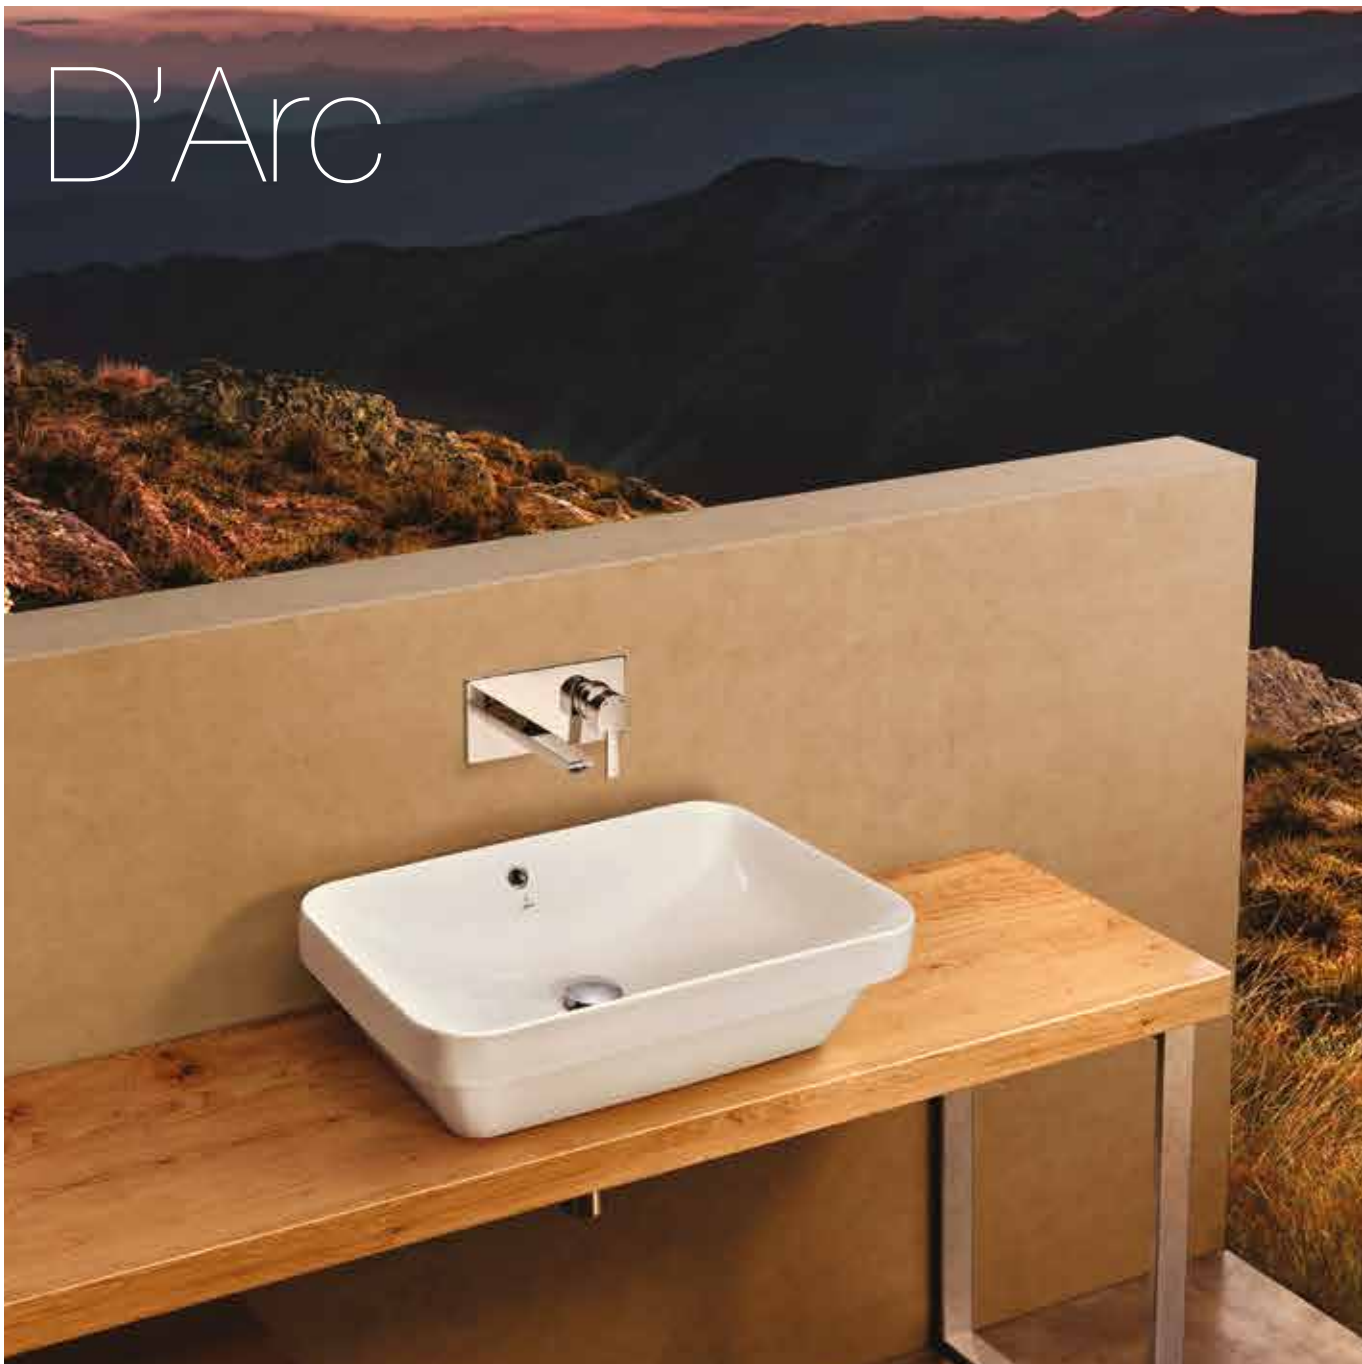

DRS-WHT-37601
Counter Top Basin,
Size: 615x415x150 mm
Rs. 6,790

D'Arc