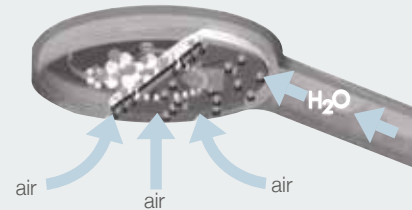

Pressmatic Faucets

Taps with technology that allows only a fixed quantity 1.5 ltrs. of water to flow with every press of its knob. This mechanism not only prevents water wastage during each use, but also provides ease of operation. Jaquar Pressmatic taps are recommended for bathrooms of high traffic locations like restaurants, clubs, hotels, colleges, hospitals, airports etc.