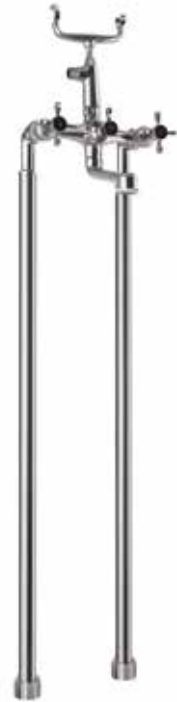

QQP-7271PMHL

Bath and Shower Mixer with Telephonic Shower Crutch and 950mm High Rise Legs (without Shower & Shower Hose)
Rs. 18,000