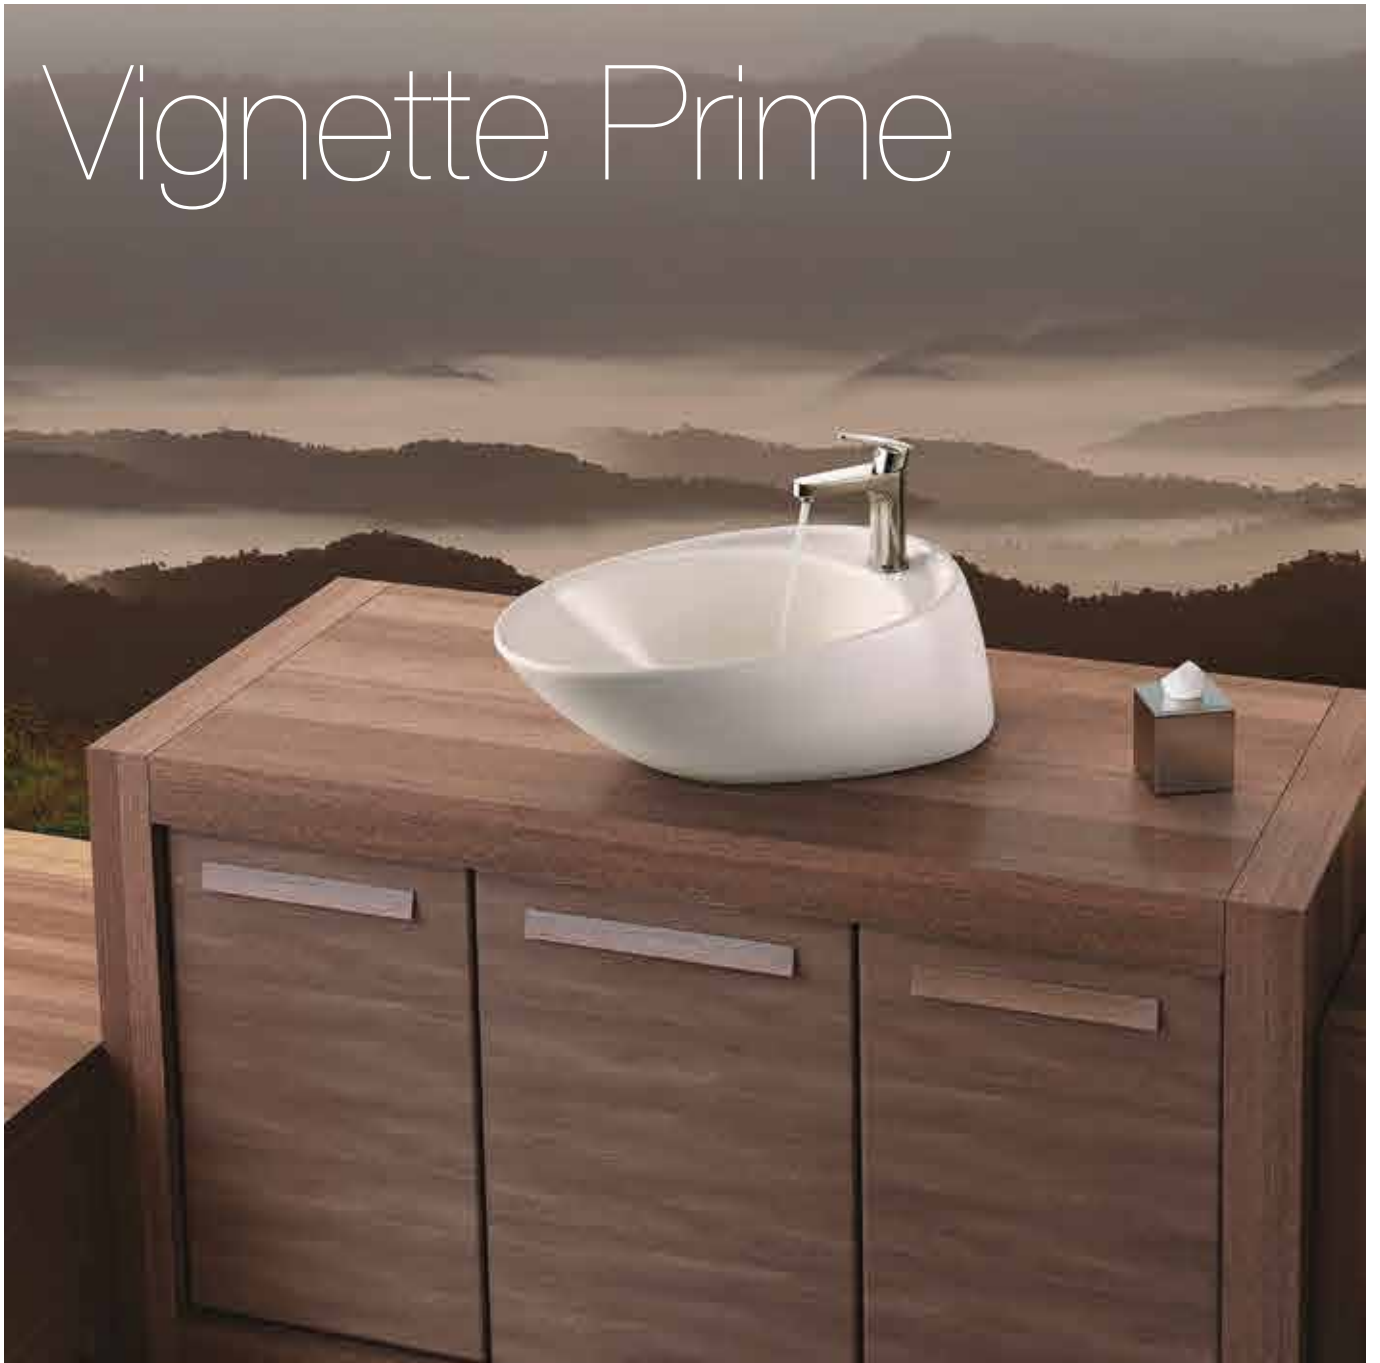

Vignette Prime