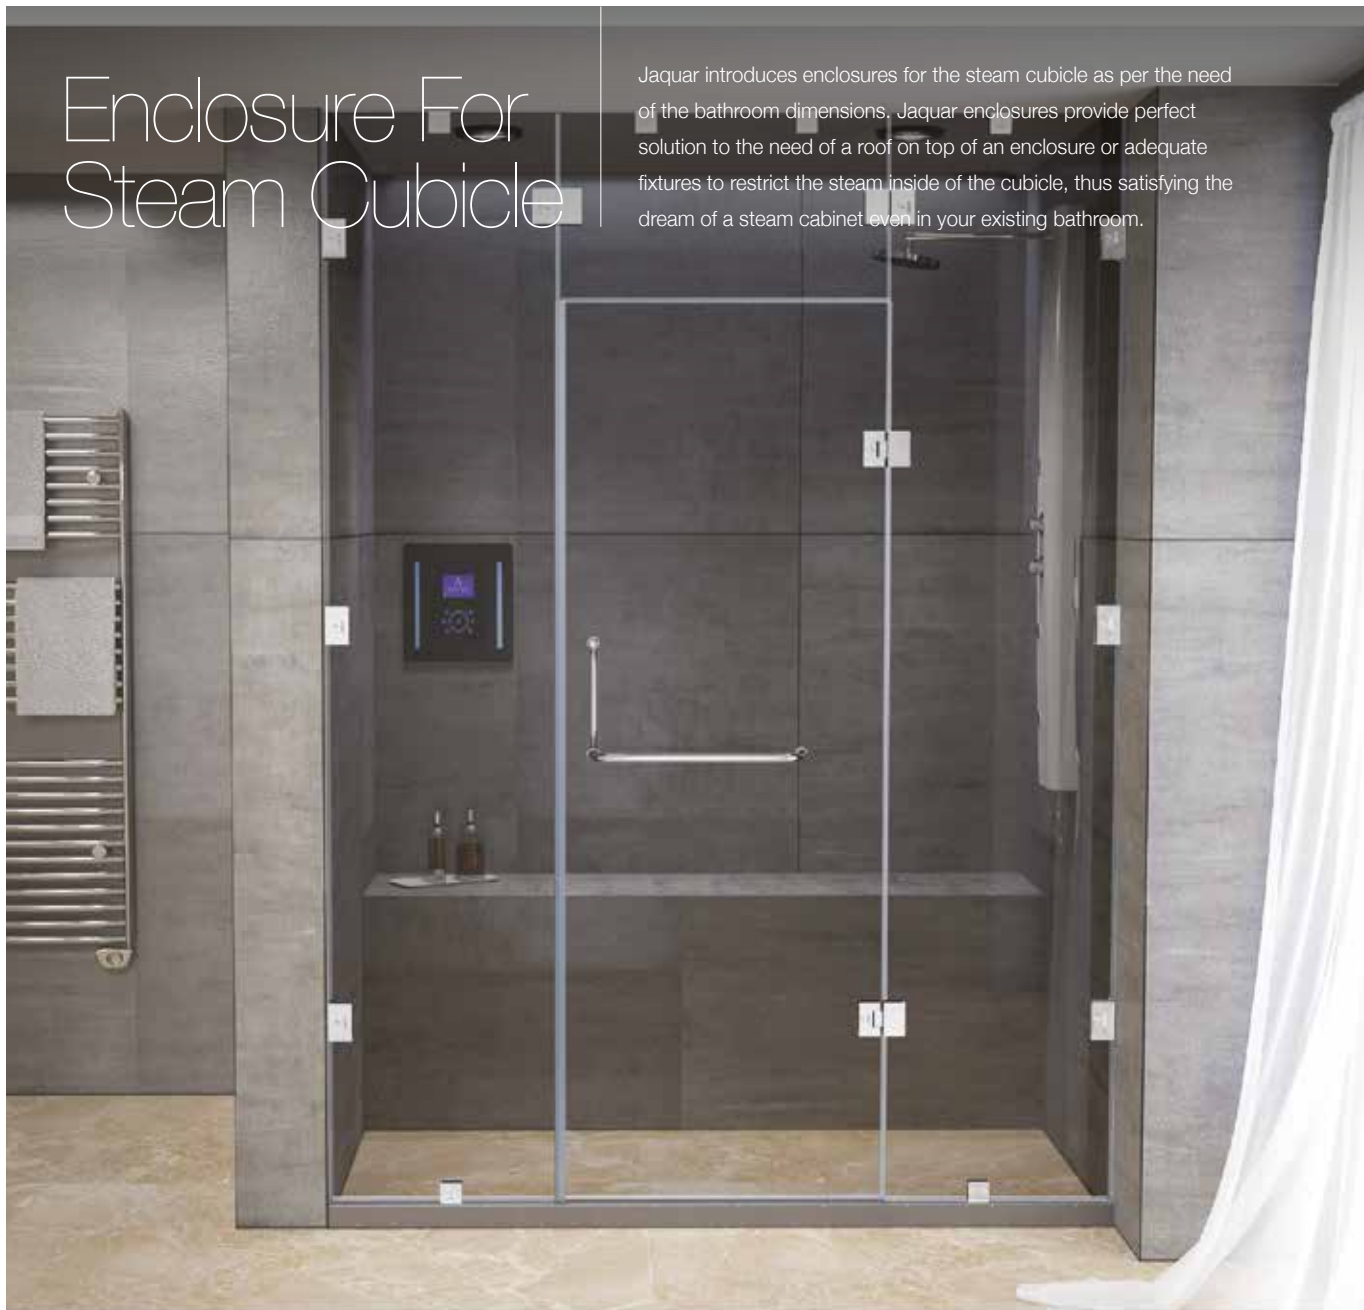

Finish: Chrome

JSE-CHR-810UF60H19X

H: 1950 W: 600 Rs. 8,600

Enclosure For Steam Cubicle

Jaquar introduces enclosures for the steam cubicle as per the need of the bathroom dimensions. Jaquar enclosures provide perfect solution to the need of a roof on top of an enclosure or adequate fixtures to restrict the steam inside of the cubicle, thus satisfying the dream of a steam cabinet even in your existing bathroom.