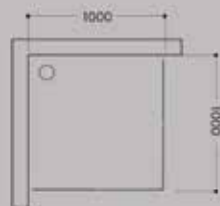

Knob

Plastic Parts

Roller

Jaquar Shower Enclosure For Every Bathroom

Bathroom Concepts with Jaquar Shower Enclosures

Bathroom Size - 7' x 5'
Model Used - 1840 P

Bathroom Size - 6' x 4'
Model Used - DELTA

Bathroom Size - 6' x 5'
Model Used - ENNA