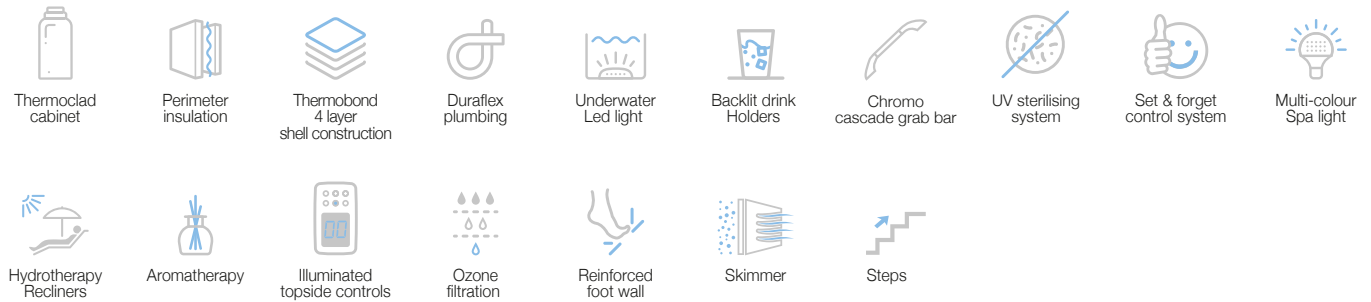

Key features