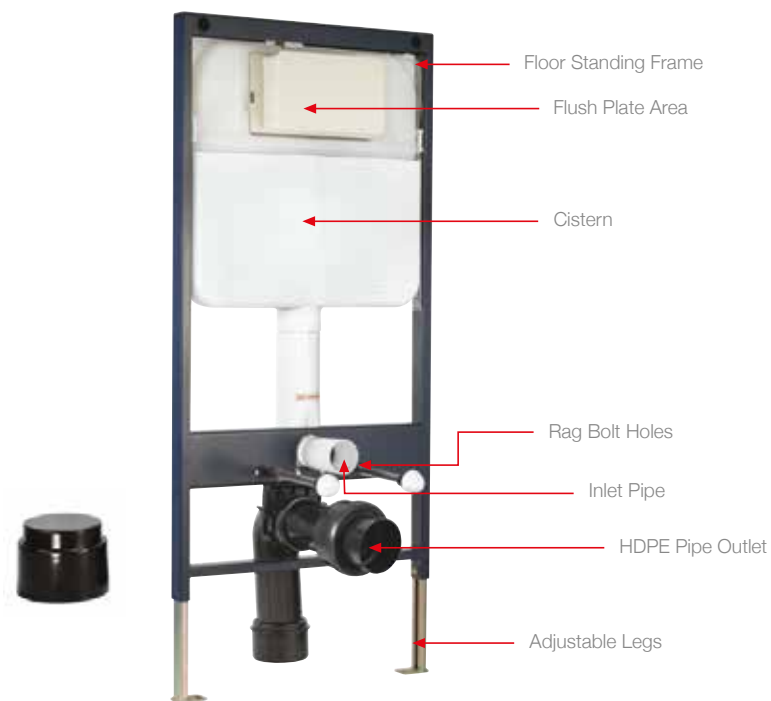

Jaquar's floor standing frames with concealed cisterns not only provide the benefits of easy, quick and perfect installation but also allow you to choose contemporary wall mounted sanitaryware of your choice for the bathroom.

Features

Easy Installation

Easy and hassle free installation as no chiselling of wall is required

Load Bearing Capacity

Wall hung WC can be bolted simply and securely to the frame, which can take a load of up to 400 kg.

Wide Compatibility of WC

Accommodates different types of wall hung WCs as holes are provided at different heights

Perfect Easy Alignment

Fixed inlet and outlet distance (135 mm from centre to centre) means perfect installation of WC, and pre-defined space for cistern results in perfect flushing every time

Adjustable Height

Adjustable legs (0-200 mm) to allow for variation in heights of WC, as required