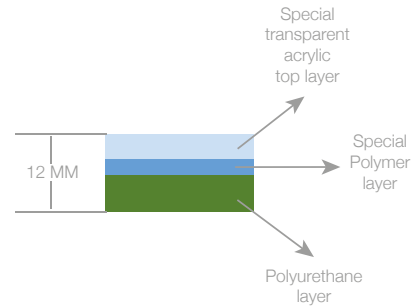

Features

The unbeatable product features are:

- Brilliant surface of sanitary acrylic
- Warm surface
- Antibac® hygienic surface
- Increased chemical resistance
- High break strength
- Long life in use
- Excellent design possibilities
- Easyglide® layer
- Low specific weight
- Recyclable
- Repairable

BATHTUB LAYERS

Special transparent acrylic top layer has a high chemical resistance to : cleaning agents, perfumed foams, household detergents, body care products. It prevents surface defects, crazing/cracking, decoloration and color fading

Special polymer for better mechanical resistance to impact and temperature

Polyurethane layer is recyclable and uses ecological material with high insulation that retains the temperature for a longer period than FRP

For any installation and maintenance related enquiry
please call Customer Care at 18001216808 (Toll Free)
To avail service - register on : www.jaquar.com