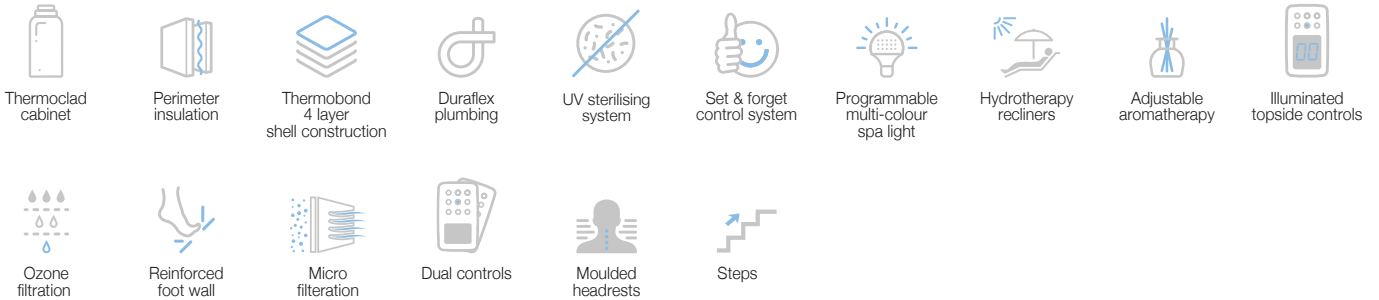

Key features