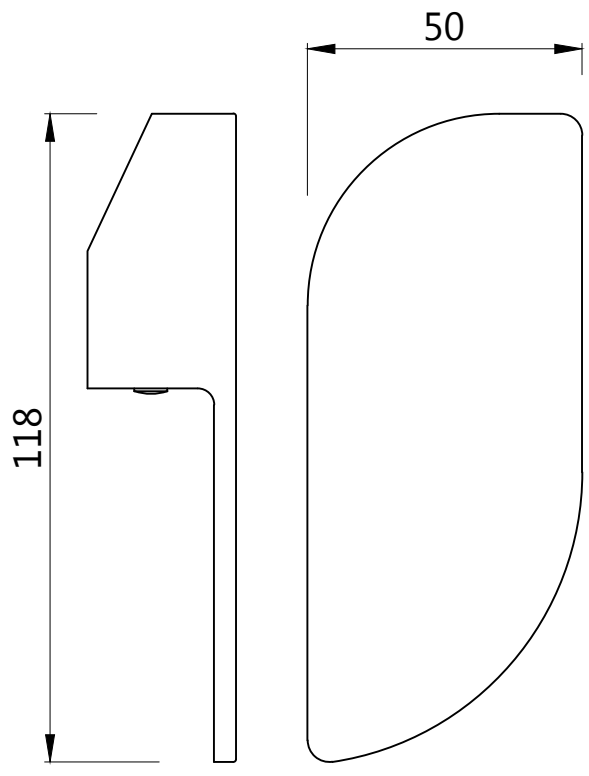

WALL FLANGE

DIVERTER HANDLE

SINGLE LEVER HANDLE