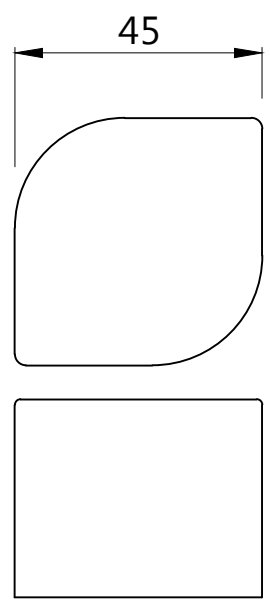

WALL FLANGE

DIVERTER HANDLE

SINGLE LEVER HANDLE