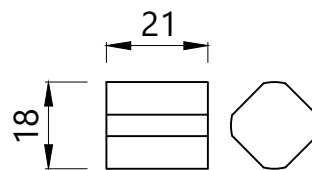

Single Lever Exposed Parts Kit of Hi-flow Diverter Consisting of Operating Lever, Cartridge Sleeve, Wall Flange (with Seals), Button Assembly Sleeve & Button (Compatible with ALD-079N)

Cat. No.-ALI-85079NK

WALL FLANGE

OPERATING LEVER

BUTTON

BUTTON SLEEVE

SLEEVE