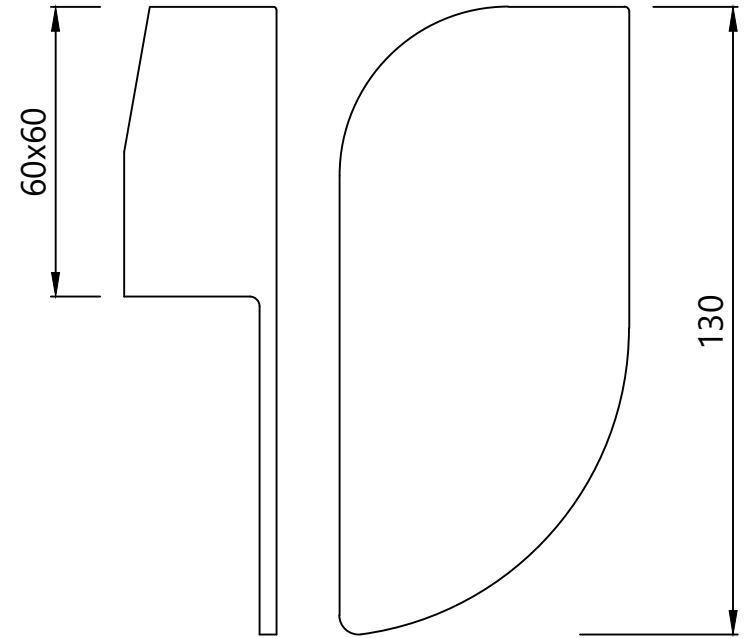

Single Lever Exposed Parts Kit of Hi-flow Diverter Consisting of Operating Lever, Cartridge Sleeve, Wall Flange (with Seals), Button Assembly Sleeve & Button (Compatible with ALD-079N)

Cat. No.-ALI-85079NK

WALL FLANGE

OPERATING LEVER

BUTTON

BUTTON SLEEVE

SLEEVE