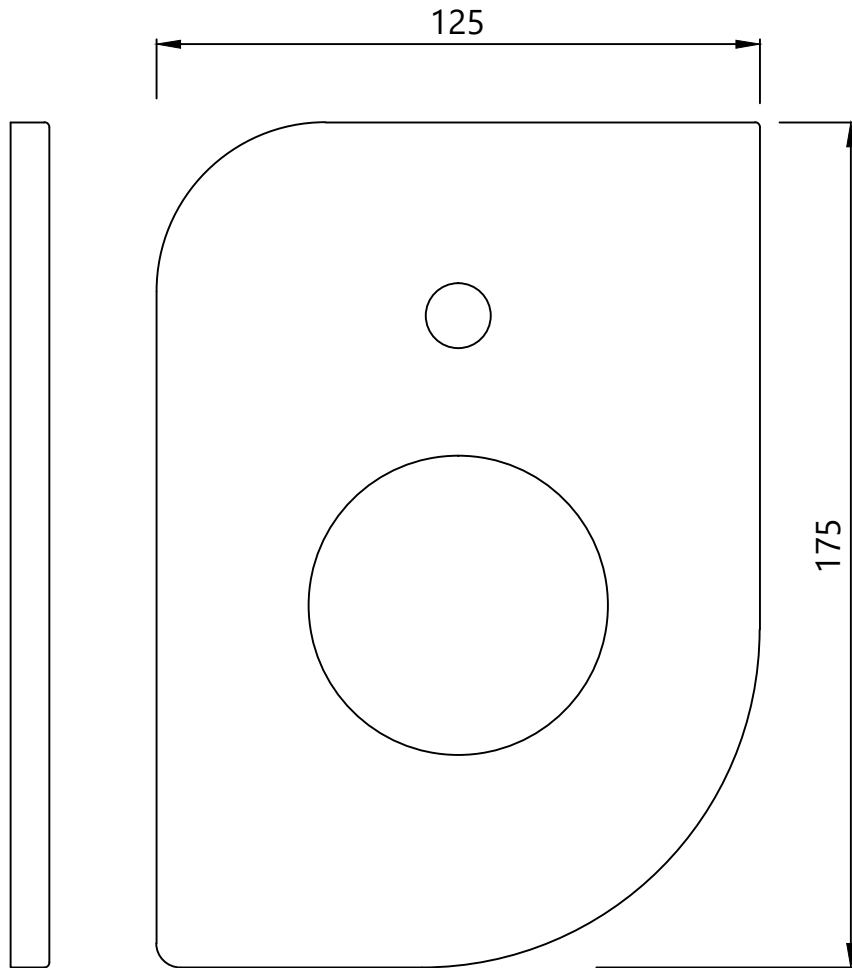

Single Lever Exposed Parts Kit of Hi-flow Diverter Consisting of Operating Lever, Cartridge Sleeve, Wall Flange (with Seals), Button Assembly Sleeve & Button (Compatible with ALD-079N)

Cat. No.-ALI-85079NK

WALL FLANGE

OPERATING LEVER

BUTTON

BUTTON SLEEVE

SLEEVE