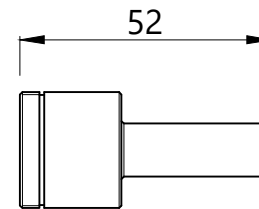

Single Lever Exposed Parts Kit of Hi-flow Diverter Consisting of Operating Lever, Cartridge Sleeve, Wall Flange (with Seals), Button Assembly Sleeve & Button (Compatible with ALD-079N)

Cat. No.-ALI-85079NK

WALL FLANGE

OPERATING LEVER

BUTTON

BUTTON SLEEVE

SLEEVE