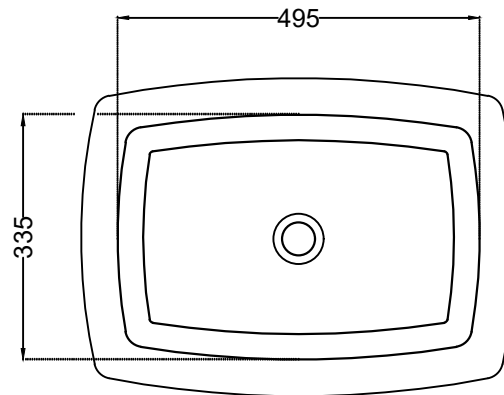

BOTTOM VIEW