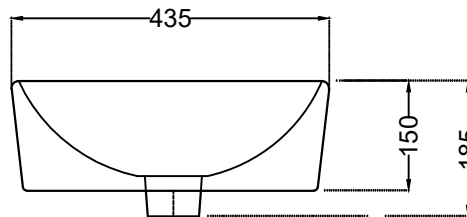

Jaquar Group

Global Headquarters
Plot No. 3, Sector- M-11, IMT Manesar
Gurgaon, NCR - 122050, India
E-mail : Sales: support@jaquar.com
Customer Service : service@jaquar.com

ITEM CODE	KUS-WHT-35901
ITEM TYPE	TABLE TOP BASIN
ITEM SIZE	595x435x185 mm

ALL DIMENSIONS ARE IN MM. (TOLERANCE ± 5 MM)