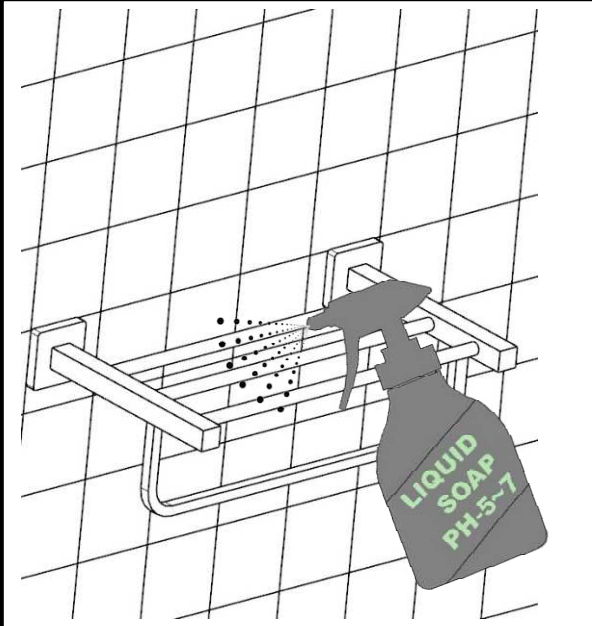

PRODUCT INFORMATION

AKP-35781PS

Towel Rack 600mm long with Lower Hangers, Stainless Steel

TECHNICAL DRAWING

HOW TO INSTALL

HOW TO INSTALL 

CLEANING INSTRUCTIONS

Apply soft cotton cloth

Apply soft cotton cloth

✗ DON'T

✗ DON'T

Don't apply Scrub