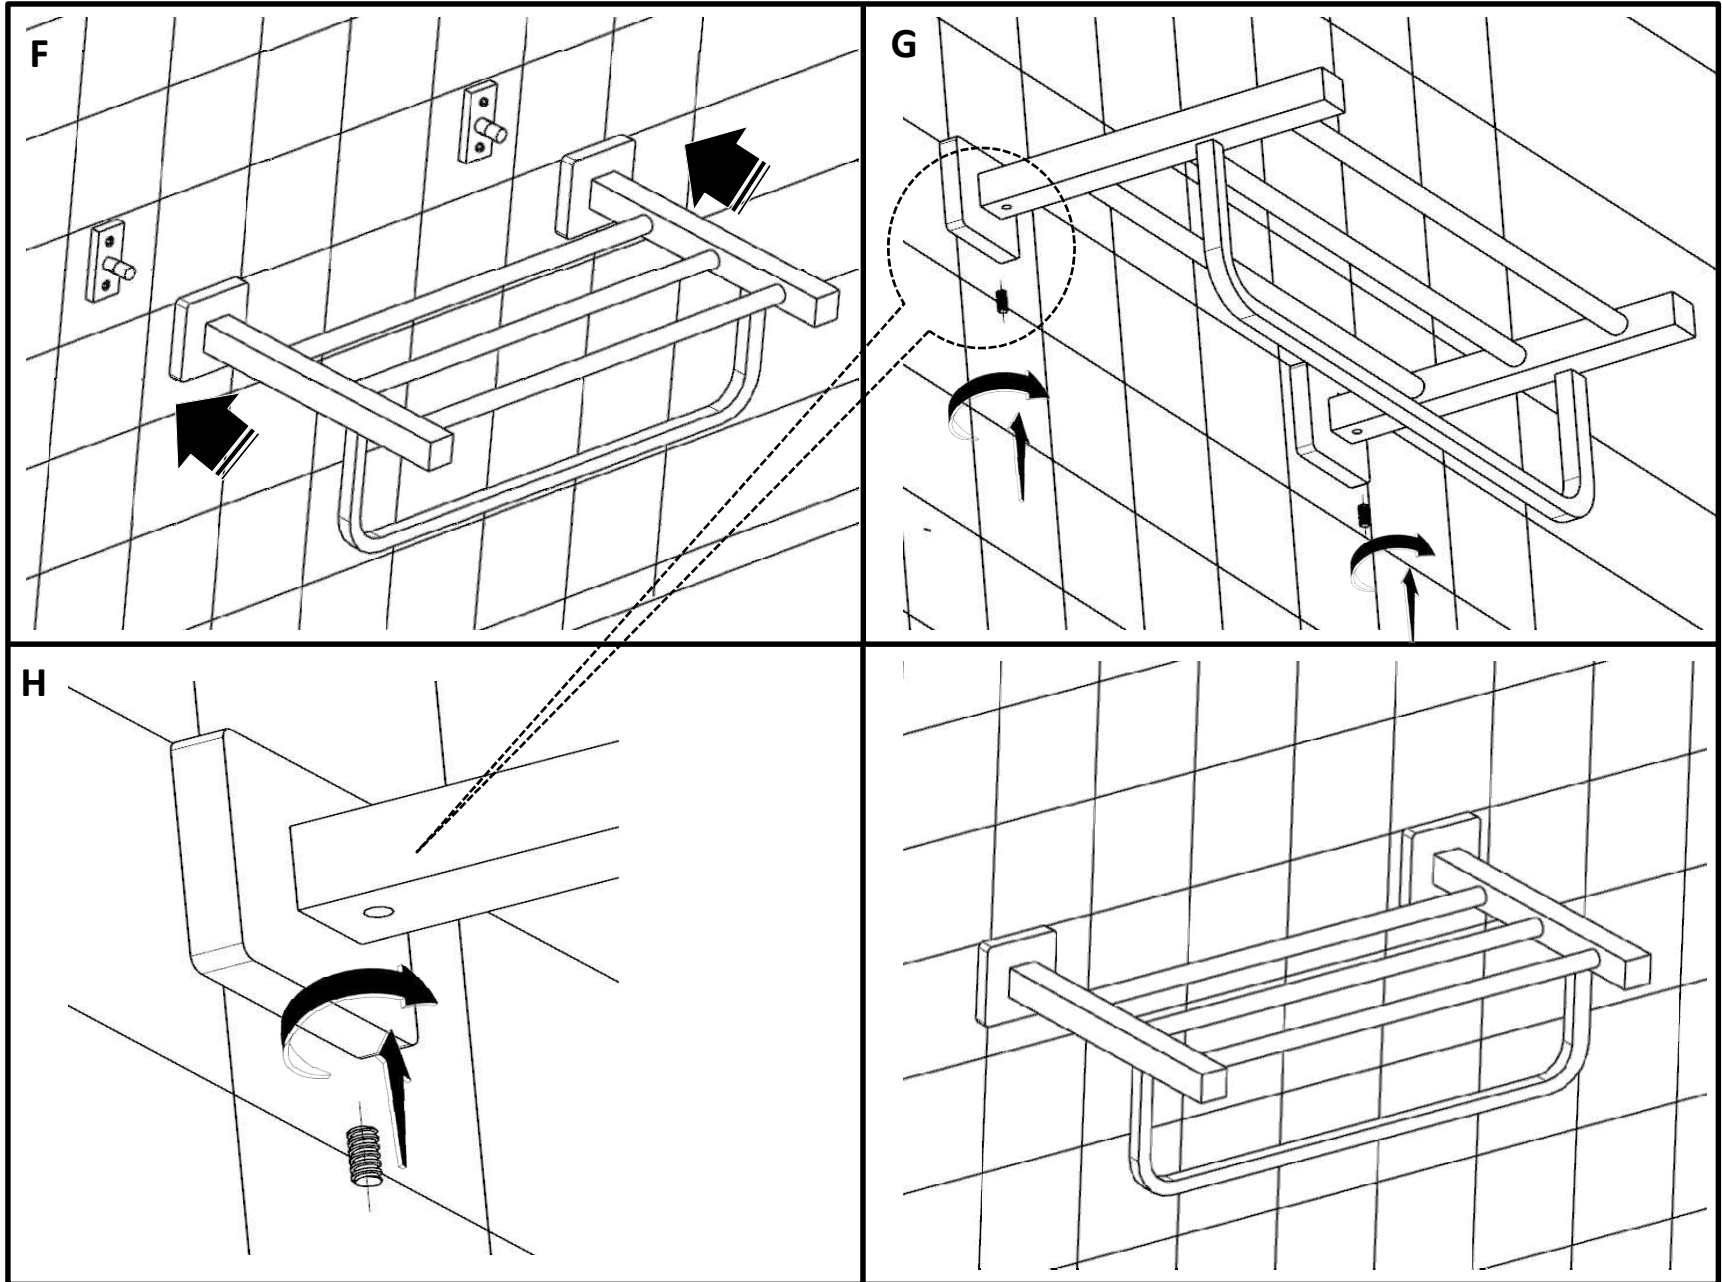

PRODUCT INFORMATION

AKP-35781PS

Towel Rack 600mm long with Lower Hangers, Stainless Steel

TECHNICAL DRAWING

HOW TO INSTALL

HOW TO INSTALL 

CLEANING INSTRUCTIONS

Apply soft cotton cloth