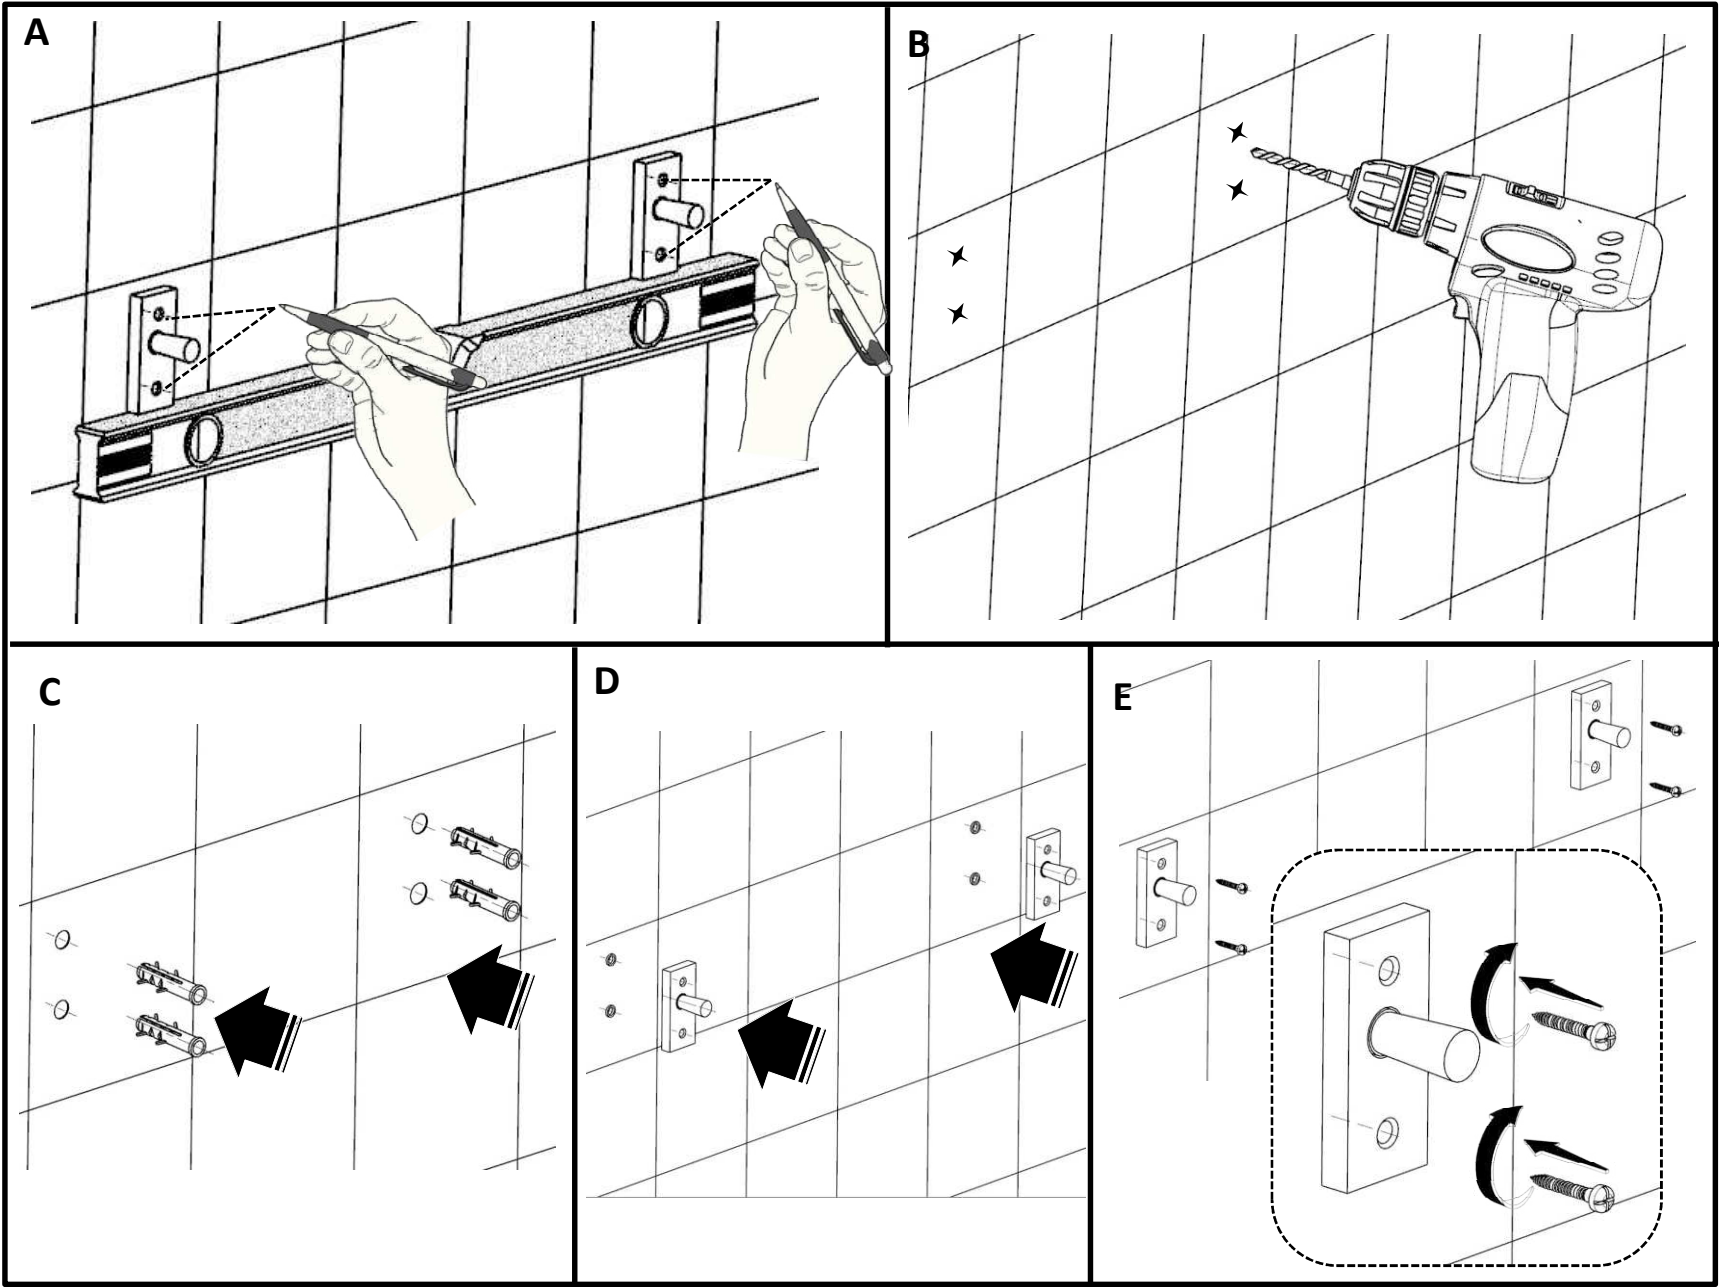

PRODUCT INFORMATION

AKP-35781PS

Towel Rack 600mm long with Lower Hangers, Stainless Steel

TECHNICAL DRAWING

HOW TO INSTALL

HOW TO INSTALL 

CLEANING INSTRUCTIONS

Apply soft cotton cloth