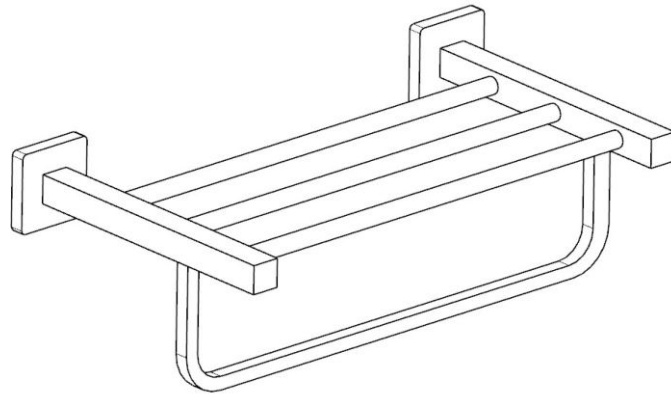

PRODUCT INFORMATION

AKP-35781PS

Towel Rack 600mm long with Lower Hangers, Stainless Steel

TECHNICAL DRAWING

HOW TO INSTALL

HOW TO INSTALL 

CLEANING INSTRUCTIONS

Apply soft cotton cloth