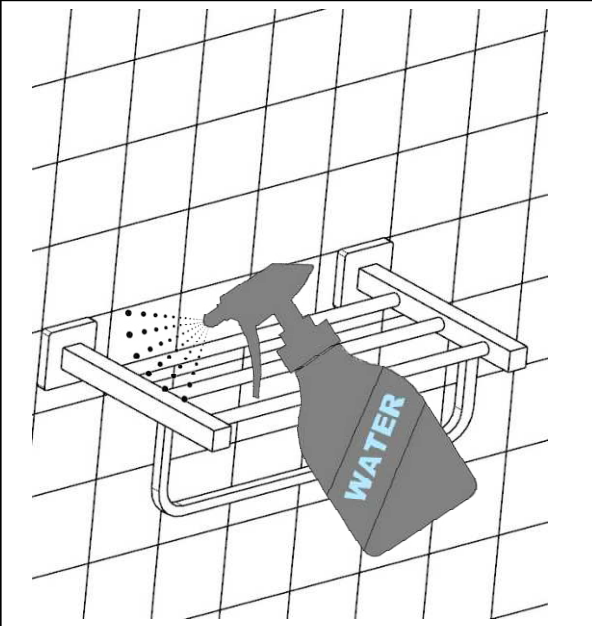

PRODUCT INFORMATION

AKP-35781PS

Towel Rack 600mm long with Lower Hangers, Stainless Steel

TECHNICAL DRAWING

HOW TO INSTALL

HOW TO INSTALL 

CLEANING INSTRUCTIONS

Apply soft cotton cloth

Apply soft cotton cloth

✗ DON'T

✗ DON'T

Don't apply Scrub