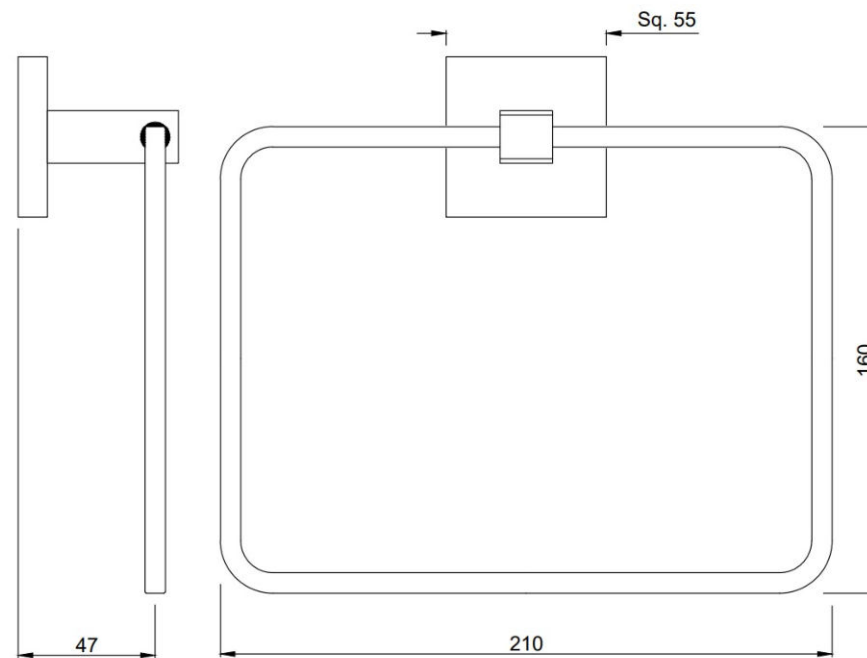

PRODUCT INFORMATION

AKP-35721P

Towel Ring Square

TECHNICAL DRAWING

HOW TO INSTALL

HOW TO INSTALL 