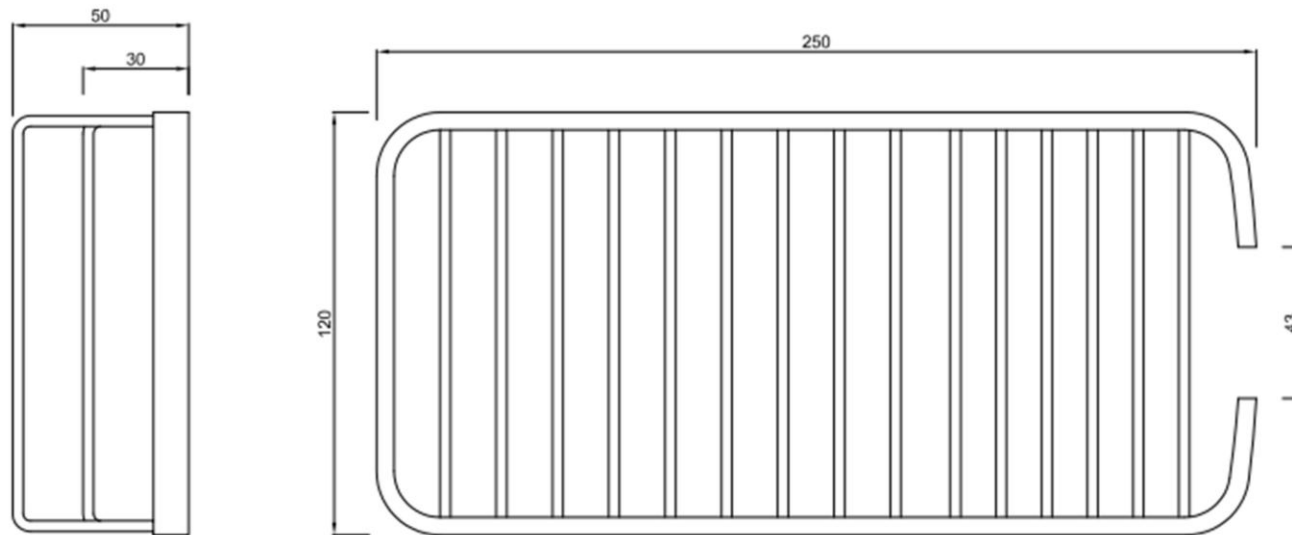

PRODUCT INFORMATION

ACN 1179N

Shower Basket Large

TECHNICAL DRAWING

HOW TO INSTALL

HOW TO INSTALL 

CLEANING INSTRUCTIONS

	<p>Apply soft cotton cloth</p>	
<p>Apply soft cotton cloth</p>	<p>✗ DON'T</p>	<p>✗ DON'T Don't apply Scrub</p>