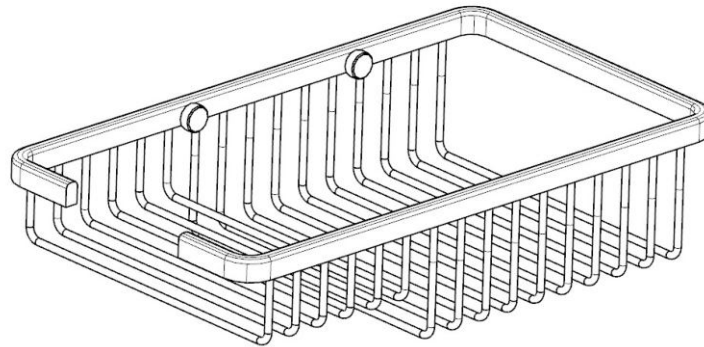

PRODUCT INFORMATION

ACN 1179N

Shower Basket Large

TECHNICAL DRAWING

HOW TO INSTALL

HOW TO INSTALL 

CLEANING INSTRUCTIONS

	<p>Apply soft cotton cloth</p>	
<p>Apply soft cotton cloth</p>	<p>✗ DON'T</p>	<p>✗ DON'T Don't apply Scrub</p>