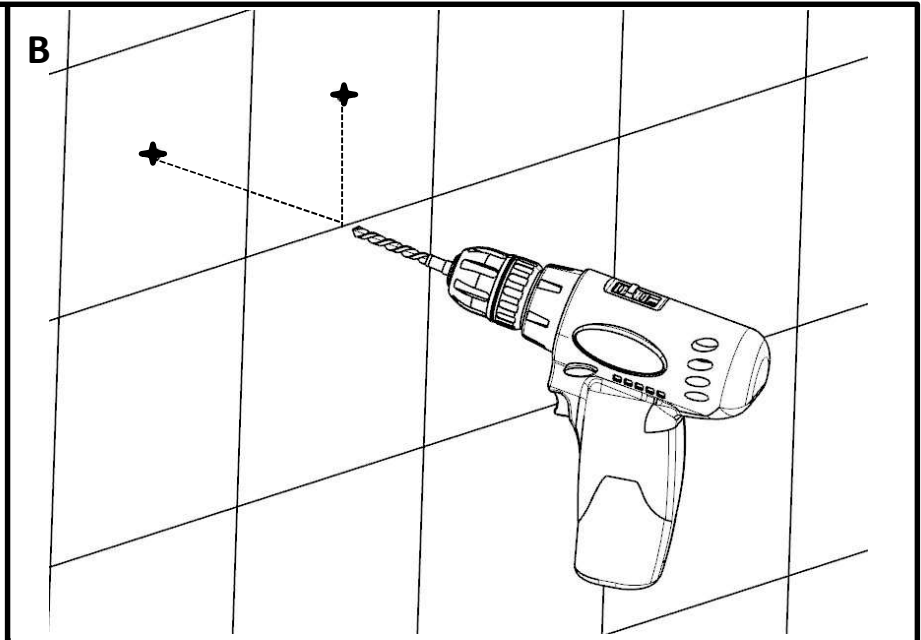

PRODUCT INFORMATION

ACN 1179N

Shower Basket Large

TECHNICAL DRAWING

HOW TO INSTALL

HOW TO INSTALL 

CLEANING INSTRUCTIONS

	<p>Apply soft cotton cloth</p>	
<p>Apply soft cotton cloth</p>	<p>✗ DON'T</p>	<p>✗ DON'T Don't apply Scrub</p>