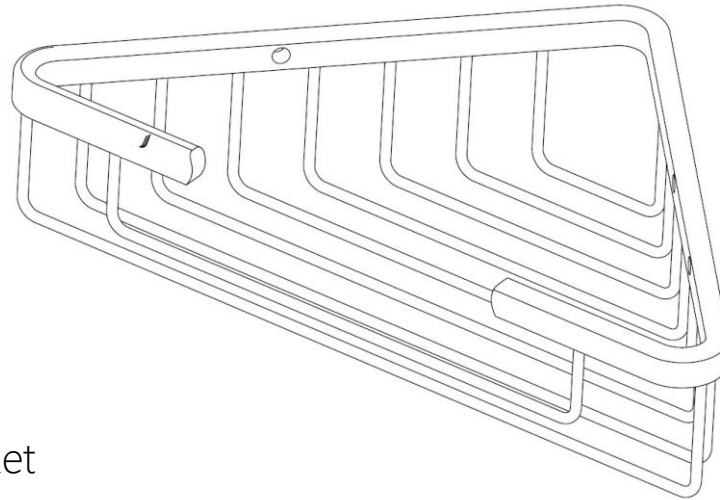

PRODUCT INFORMATION

ACN 1175N

Corner Shower Bracket

TECHNICAL DRAWING

HOW TO INSTALL

HOW TO INSTALL 

CLEANING INSTRUCTIONS