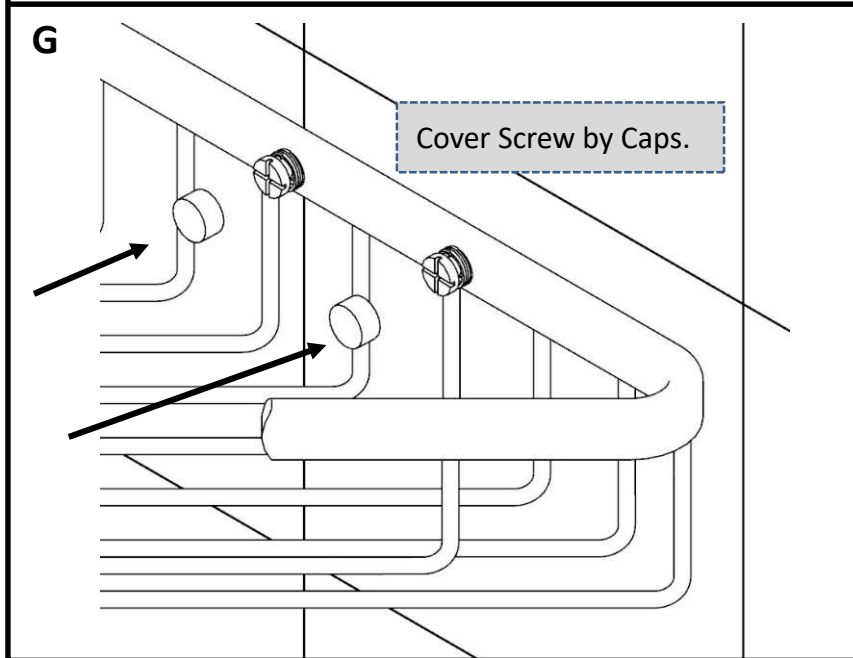

PRODUCT INFORMATION

ACN 1175N

Corner Shower Bracket

TECHNICAL DRAWING

HOW TO INSTALL

HOW TO INSTALL 

CLEANING INSTRUCTIONS