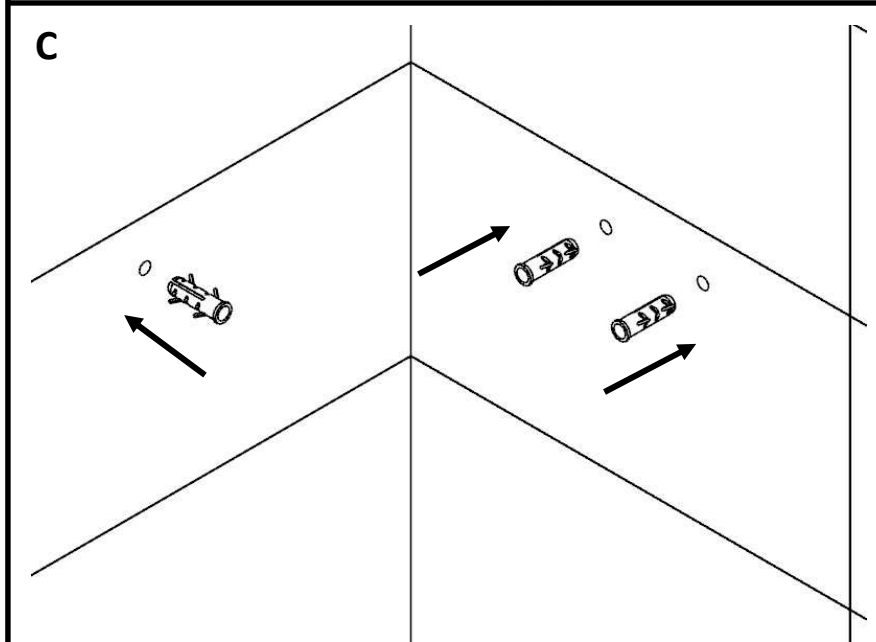

PRODUCT INFORMATION

ACN 1175N

Corner Shower Bracket

TECHNICAL DRAWING

HOW TO INSTALL

HOW TO INSTALL 

CLEANING INSTRUCTIONS