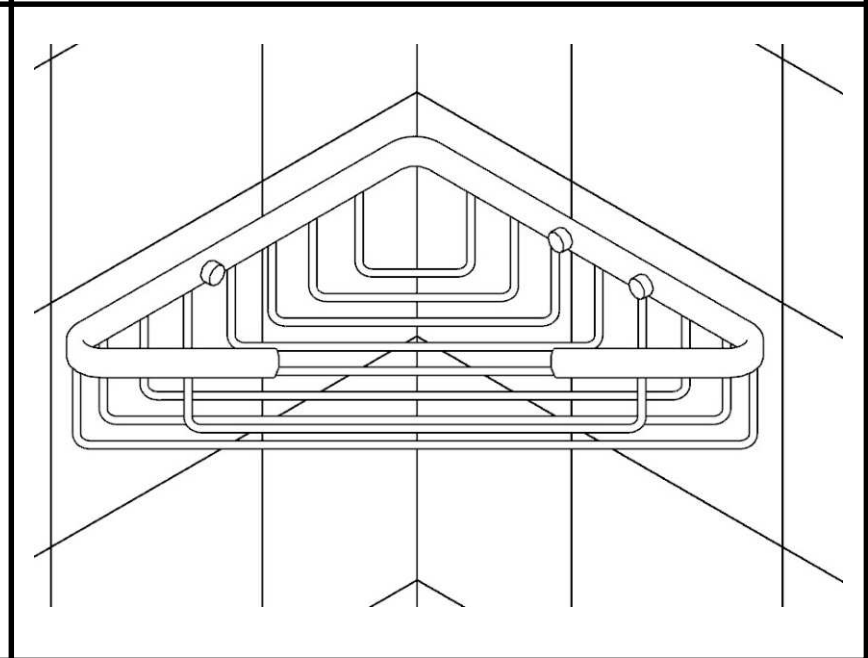

PRODUCT INFORMATION

ACN 1175N

Corner Shower Bracket

TECHNICAL DRAWING

HOW TO INSTALL

HOW TO INSTALL 

CLEANING INSTRUCTIONS