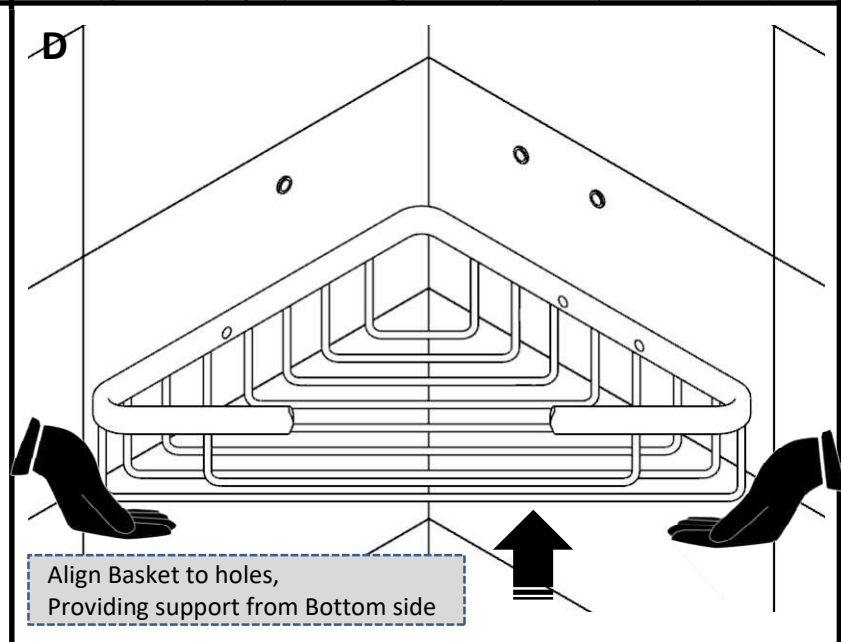

PRODUCT INFORMATION

ACN 1175N

Corner Shower Bracket

TECHNICAL DRAWING

HOW TO INSTALL

HOW TO INSTALL 

CLEANING INSTRUCTIONS