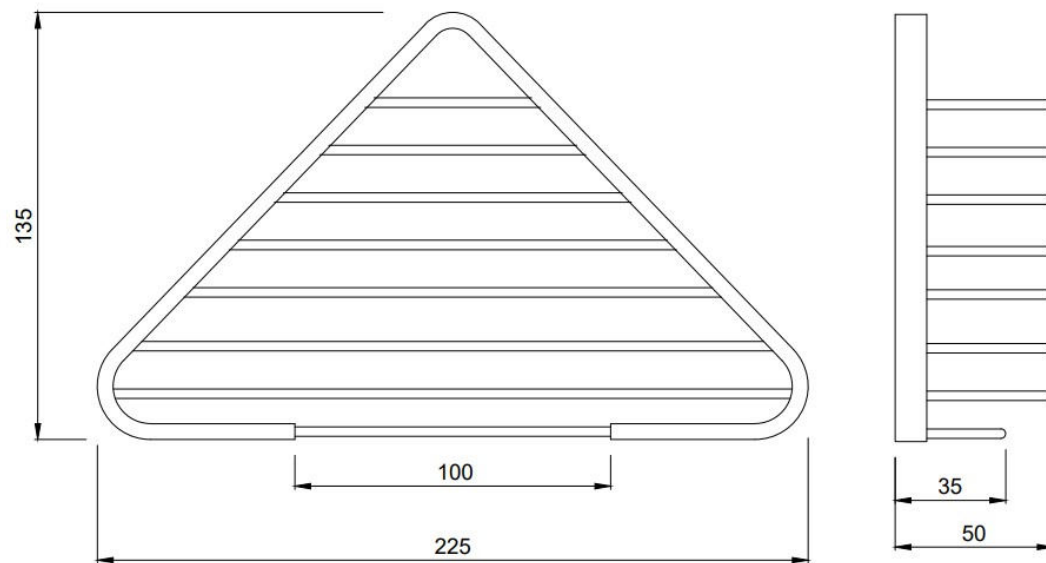

PRODUCT INFORMATION

ACN 1175N

Corner Shower Bracket

TECHNICAL DRAWING

HOW TO INSTALL

HOW TO INSTALL 

CLEANING INSTRUCTIONS