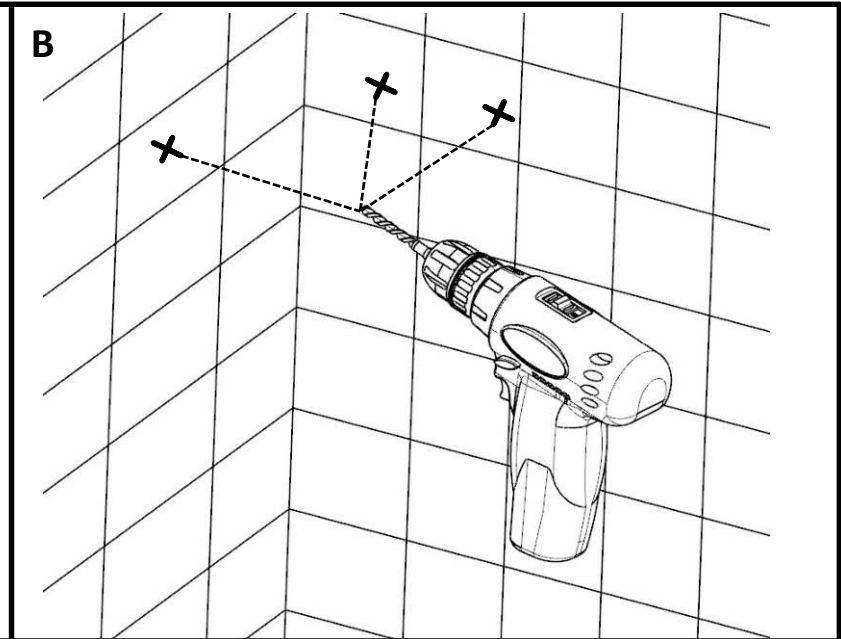

PRODUCT INFORMATION

ACN 1175N

Corner Shower Bracket

TECHNICAL DRAWING

HOW TO INSTALL

HOW TO INSTALL 

CLEANING INSTRUCTIONS