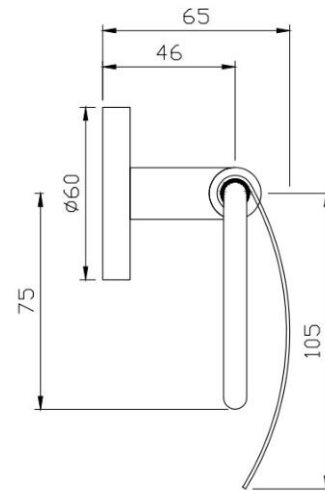

PRODUCT INFORMATION

ACN-1153S

Toilet Roll Holder with Stainless Steel Flap

TECHNICAL DRAWING

HOW TO INSTALL

CLEANING INSTRUCTIONS

	<p>Apply soft cotton cloth</p>	
<p>Apply soft cotton cloth</p>	<p>✗ DON'T</p>	<p>✗ DON'T Don't apply Scrub</p>