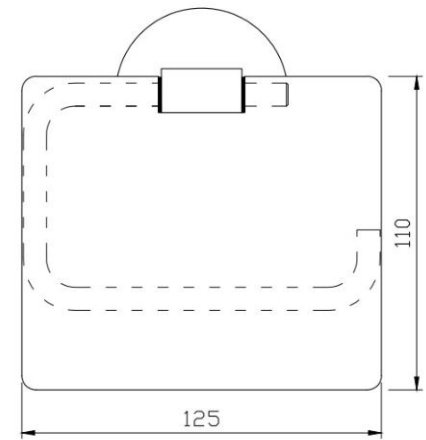

PRODUCT INFORMATION

ACN-1153S

Toilet Roll Holder with Stainless Steel Flap

TECHNICAL DRAWING

HOW TO INSTALL

CLEANING INSTRUCTIONS

	<p>Apply soft cotton cloth</p>	
<p>Apply soft cotton cloth</p>	<p>✗ DON'T</p>	<p>✗ DON'T Don't apply Scrub</p>