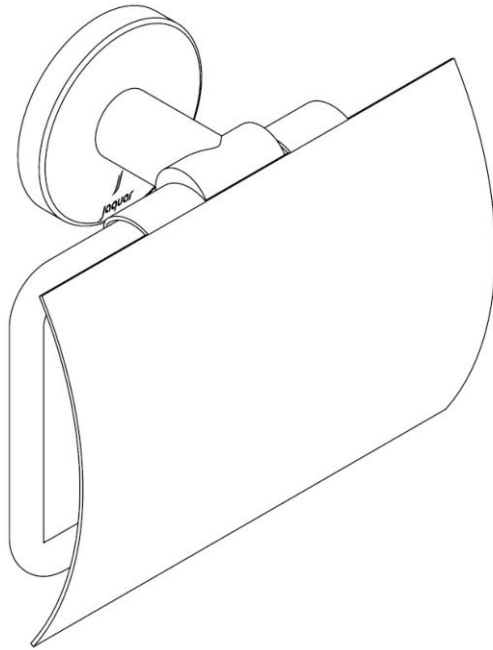

PRODUCT INFORMATION

ACN-1153S

Toilet Roll Holder with Stainless Steel Flap

TECHNICAL DRAWING

HOW TO INSTALL

CLEANING INSTRUCTIONS

	<p>Apply soft cotton cloth</p>	
<p>Apply soft cotton cloth</p>	<p>✗ DON'T</p>	<p>✗ DON'T Don't apply Scrub</p>