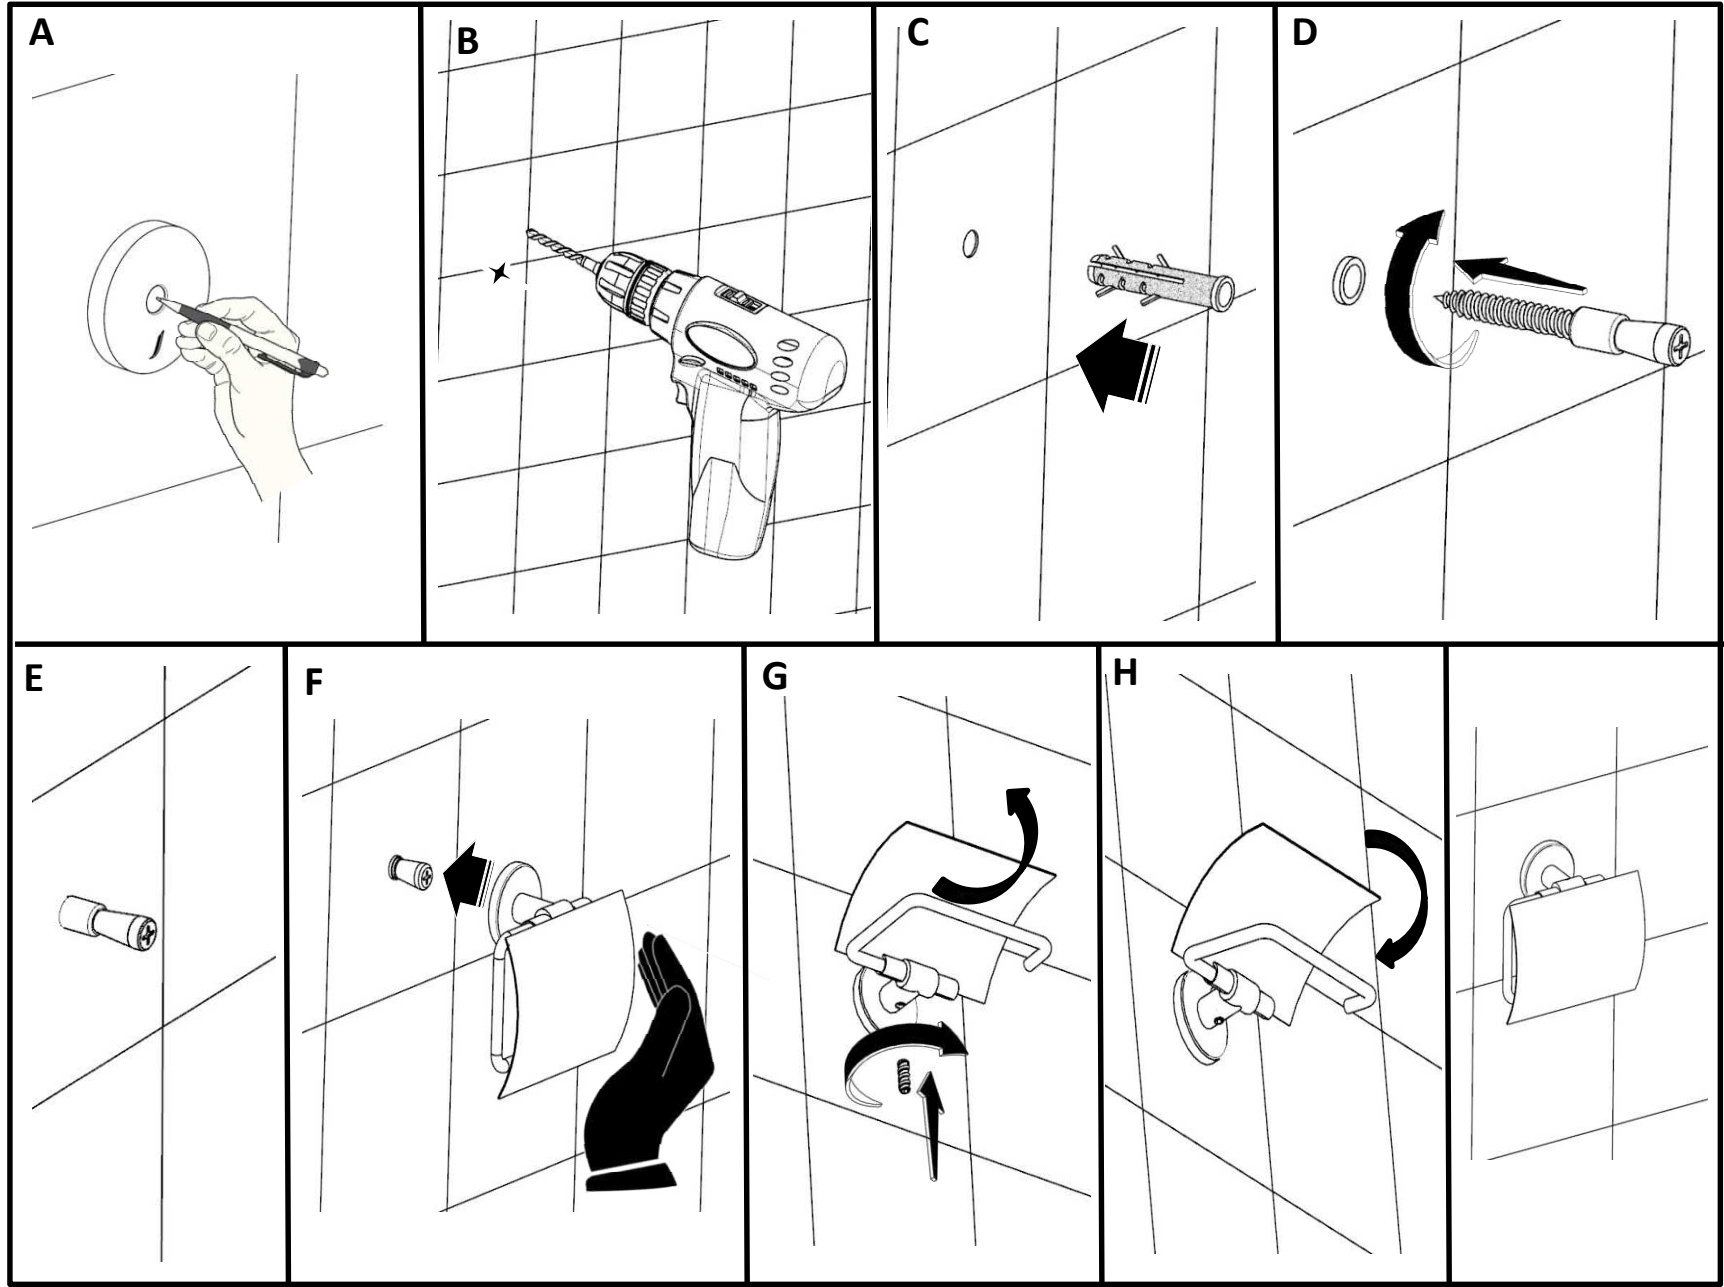

PRODUCT INFORMATION

ACN-1153S

Toilet Roll Holder with Stainless Steel Flap

TECHNICAL DRAWING

HOW TO INSTALL

CLEANING INSTRUCTIONS

	<p>Apply soft cotton cloth</p>	
<p>Apply soft cotton cloth</p>	<p>✗ DON'T</p>	<p>✗ DON'T Don't apply Scrub</p>