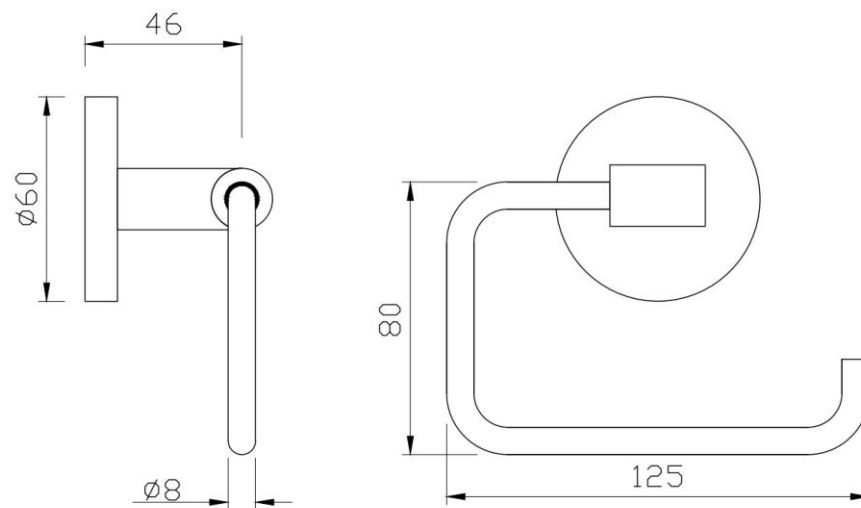

PRODUCT INFORMATION

ACN-1151N

Toilet Roll Holder

TECHNICAL DRAWING

HOW TO INSTALL 

CLEANING INSTRUCTIONS

	<p>Apply soft cotton cloth</p>	
<p>Apply soft cotton cloth</p>	<p>✗ DON'T</p>	<p>✗ DON'T Don't apply Scrub</p>