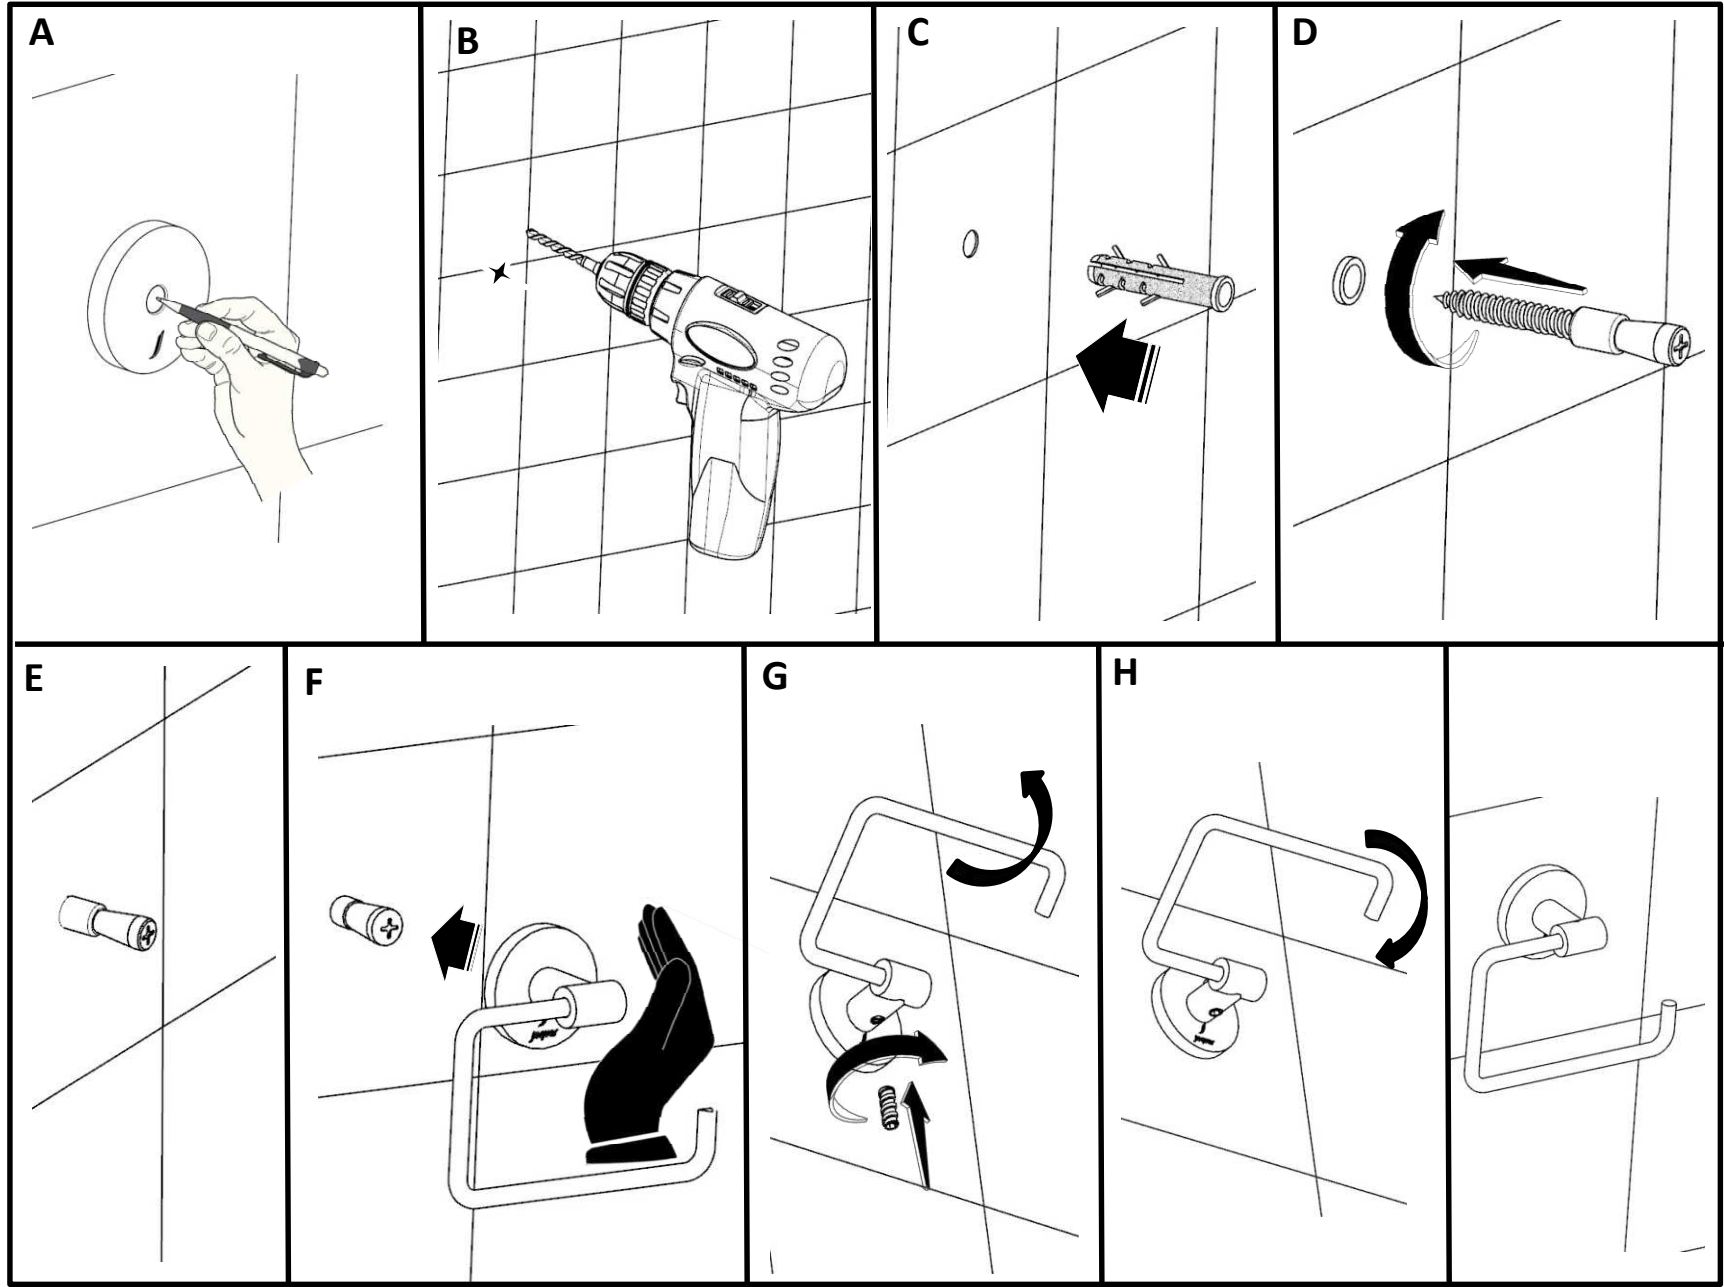

PRODUCT INFORMATION

ACN-1151N

Toilet Roll Holder

TECHNICAL DRAWING

HOW TO INSTALL 

CLEANING INSTRUCTIONS

	<p>Apply soft cotton cloth</p>	
<p>Apply soft cotton cloth</p>	<p>✗ DON'T</p>	<p>✗ DON'T Don't apply Scrub</p>