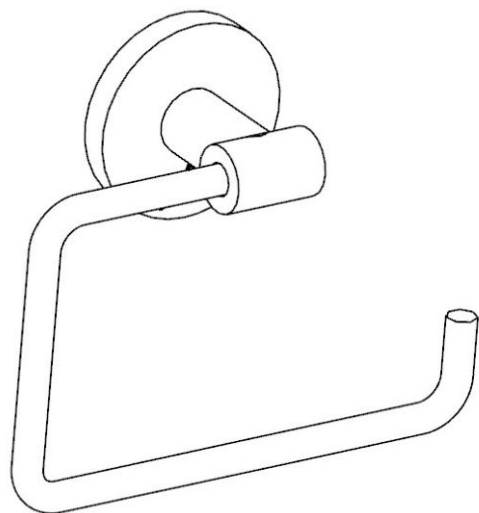

PRODUCT INFORMATION

ACN-1151N

Toilet Roll Holder

TECHNICAL DRAWING

HOW TO INSTALL 

CLEANING INSTRUCTIONS

	<p>Apply soft cotton cloth</p>	
<p>Apply soft cotton cloth</p>	<p>✗ DON'T</p>	<p>✗ DON'T Don't apply Scrub</p>