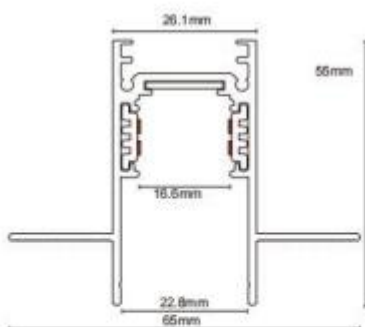

Protections

Protection Class	Class II

Image for reference only.