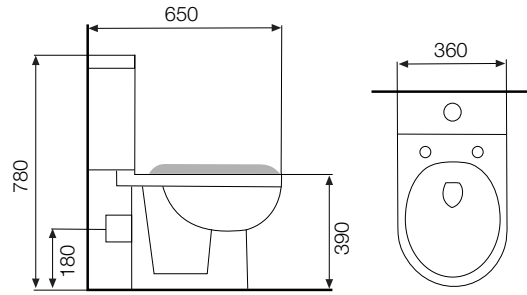

SIZE (mm) 860 x 535 x 130

* Can be installed as Table Top or Wall Hung

WASH BASIN WITH HALF PEDESTAL	
CODE	VGS-WHT-0612
SIZE (mm)	810 x 469 x 620

SOLO | Crystal-clear brilliance

COUPLE CLOSET - WC	
CODE	SLS-WHT-0311
SIZE (mm)	370 x 645 x 765

TABLE TOP BASIN	
CODE	SLS-WHT-0558
SIZE (mm)	500 x 365 x 155

OPAL Embodiment of elegance

WALL HUNG - WC

CODE OPS-WHT-0116

SIZE (mm) 370 x 570 x 410

SINGLE PIECE - WC

CODE OPS-WHT-0205

SIZE (mm) 360 x 710 x 850

COUPLE CLOSET - WC	
CODE	OPS-WHT-0310
SIZE (mm)	360 x 650 x 780

TABLE TOP BASIN	
CODE	OPS-WHT-0556
SIZE (mm)	405 x 405 x 160

WASH BASIN WITH HALF PEDESTAL	
CODE	OPS-WHT-0610
SIZE (mm)	600 x 480 x 505

FLORENTINE | A refreshing oasis

WALL HUNG - WC

CODE FLS-WHT-0111

SIZE (mm) 350 x 530 x 360

TABLE TOP BASIN

CODE FLS-WHT-0539

SIZE (mm) 515 x 350 x 120

FLORENTINE

UNDER COUNTER BASIN