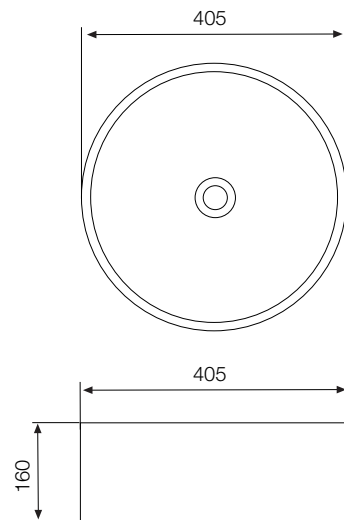

SIZE (mm) 860 x 535 x 130

* Can be installed as Table Top or Wall Hung

WASH BASIN WITH HALF PEDESTAL	
CODE	VGS-WHT-0612
SIZE (mm)	810 x 469 x 620

SOLO | Crystal-clear brilliance

COUPLE CLOSET - WC	
CODE	SLS-WHT-0311
SIZE (mm)	370 x 645 x 765

TABLE TOP BASIN	
CODE	SLS-WHT-0558
SIZE (mm)	500 x 365 x 155

OPAL Embodiment of elegance

WALL HUNG - WC

CODE OPS-WHT-0116

SIZE (mm) 370 x 570 x 410

SINGLE PIECE - WC

CODE OPS-WHT-0205

SIZE (mm) 360 x 710 x 850

COUPLE CLOSET - WC	
CODE	OPS-WHT-0310
SIZE (mm)	360 x 650 x 780

TABLE TOP BASIN	
CODE	OPS-WHT-0556
SIZE (mm)	405 x 405 x 160

WASH BASIN WITH HALF PEDESTAL	
CODE	OPS-WHT-0610
SIZE (mm)	600 x 480 x 505

FLORENTINE | A refreshing oasis

CODE FLS-WHT-0401

SIZE (mm) 545 x 420 x 190

WASH BASIN WITH FULL PEDESTAL

CODE FLS-WHT-0605

SIZE (mm) 545 x 435 x 860

JDR
JAQUAR DESIGNER RANGE

Modernity gets new sophistication

TABLE TOP BASIN	
CODE	JDS-WHT-0542
SIZE (mm)	625 x 415 x 150