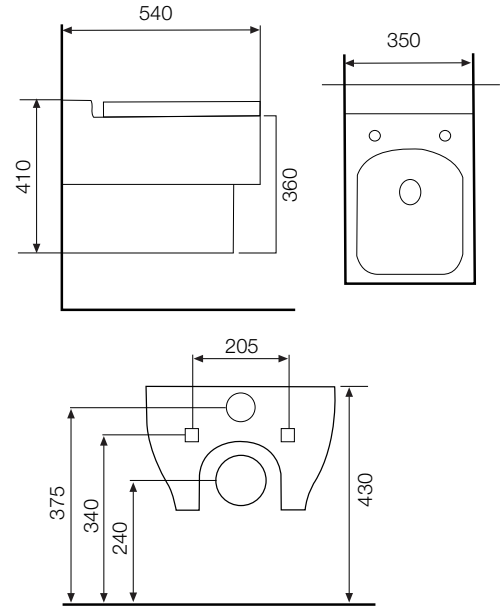

SINGLE PIECE - WC

CODE KUS-WHT-0203

SIZE (mm) 375 x 695 x 770

TABLE TOP BASIN	
CODE	KUS-WHT-0552
SIZE (mm)	600 x 430 x 185

TABLE TOP BASIN*	
CODE	KUS-WHT-0553
SIZE (mm)	813 X 478 X 165

* Can be installed as Table Top or Wall Hung

CODE ARS-WHT- 0110

SIZE (mm) 570 x 350 x 310

COUPLE CLOSET - WC

CODE ARS-WHT-0307

SIZE (mm) 360 x 640 x 780

TABLE TOP BASIN

CODE ARS-WHT- 0538

SIZE (mm) 420 x 420 x 135

WALL HUNG BASIN

CODE ARS-WHT-0604

SIZE (mm) 550 x 430 x 390

FONTE Classic elegance

WALL HUNG - WC

CODE FNS-WHT-0112

SIZE (mm) 350 x 540 x 410

TABLE TOP BASIN

CODE FNS-WHT-0540

SIZE (mm) 490 x 405 x 185

WASH BASIN WITH HALF PEDESTAL	
CODE	FNS-WHT-0606
SIZE (mm)	610 x 475 x 500

VIGNETTE

Simplicity and sleek

WALL HUNG - WC

CODE VGS-WHT-0118

SIZE (mm) 385 x 570 x 330