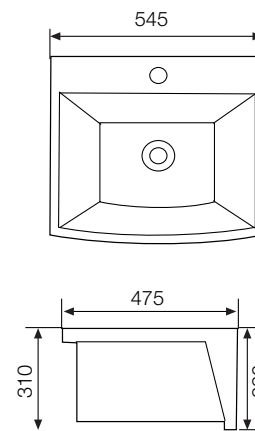

CODE FLS-WHT-0401

SIZE (mm) 545 x 420 x 190

WASH BASIN WITH FULL PEDESTAL

CODE FLS-WHT-0605

SIZE (mm) 545 x 435 x 860

JDR
JAQUAR DESIGNER RANGE

Modernity gets new sophistication

TABLE TOP BASIN	
CODE	JDS-WHT-0542
SIZE (mm)	625 x 415 x 150

TABLE TOP BASIN	
CODE	JDS-WHT-0543
SIZE (mm)	455 x 455 x 180

WALL HUNG BASIN

CODE JDS-WHT-0544

SIZE (mm) 315 x 435 x 160

TABLE TOP BASIN

CODE JDS-WHT-0545

SIZE (mm) 450 x 450 x 180

TABLE TOP BASIN

CODE JDS-WHT-0546

SIZE (mm) 640 X 485 X 125

TABLE TOP BASIN

CODE JDS-WHT-0547

SIZE (mm) 820 x 450 x 170

TABLE TOP BASIN

CODE JDS-WHT-0549

SIZE (mm) 575 x 435 x 135

SEMI RECESSED BASIN

CODE JDS-WHT-0550

SIZE (mm) 545 x 475 x 310

URINAL

Fine statement of quality and aesthetics

URINAL	
CODE	URS-WHT-0701
SIZE (mm)	300 x 315 x 550

URINAL	
CODE	URS-WHT-0702
SIZE (mm)	365 x 315 x 610