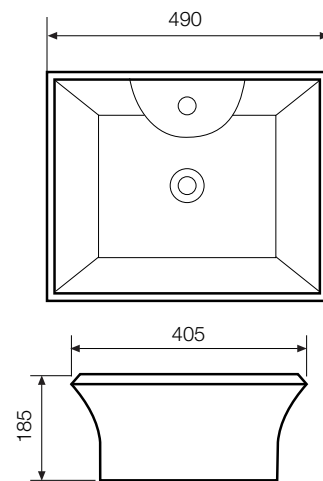

SIZE (mm) 380 x 680 x 780

TABLE TOP BASIN

CODE LYS-WHT-0554

SIZE (mm) 440 x 420 x 175

TABLE TOP BASIN	
CODE	LYS-WHT-0555
SIZE (mm)	630 x 400 x 115

ARIA

Chic minimalist look

WALL HUNG WC

CODE ARS-WHT- 0110

SIZE (mm) 570 x 350 x 310

COUPLE CLOSET - WC

CODE ARS-WHT-0307

SIZE (mm) 360 x 640 x 780

TABLE TOP BASIN

CODE ARS-WHT- 0538

SIZE (mm) 420 x 420 x 135

WALL HUNG BASIN

CODE ARS-WHT-0604

SIZE (mm) 550 x 430 x 390

FONTE Classic elegance

WALL HUNG - WC

CODE FNS-WHT-0112

SIZE (mm) 350 x 540 x 410

TABLE TOP BASIN

CODE FNS-WHT-0540

SIZE (mm) 490 x 405 x 185

WASH BASIN WITH HALF PEDESTAL	
CODE	FNS-WHT-0606
SIZE (mm)	610 x 475 x 500

VIGNETTE

Simplicity and sleek

WALL HUNG - WC

CODE VGS-WHT-0118

SIZE (mm) 385 x 570 x 330