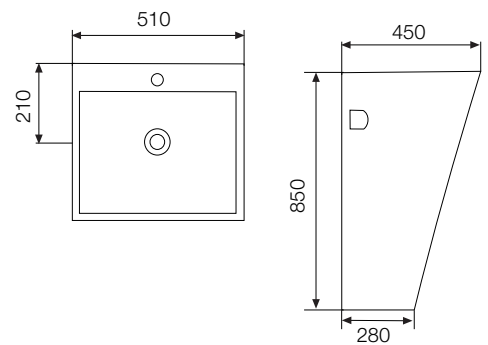

SINGLE PIECE - WC

CODE KUS-WHT-0203

SIZE (mm) 375 x 695 x 770

TABLE TOP BASIN	
CODE	KUS-WHT-0552
SIZE (mm)	600 x 430 x 185

TABLE TOP BASIN*	
CODE	KUS-WHT-0553
SIZE (mm)	813 X 478 X 165

* Can be installed as Table Top or Wall Hung

WALL HUNG BASIN

CODE KUS-WHT-0608

SIZE (mm) 470 x 450 x 350

**WASH BASIN
FLOOR STANDING**

CODE KUS-WHT-0609

SIZE (mm) 510 x 450 x 850

FUSION

A natural mix of vitality and sheen

WALL HUNG - WC*	
CODE	FSS-WHT-0113
SIZE (mm)	415 x 585 x 410

TABLE TOP BASIN	
CODE	FSS-WHT-0541
SIZE (mm)	460 x 460 x 115

WALL HUNG BASIN	
CODE	FSS-WHT-0607
SIZE (mm)	520 x 510 x 415

LYRIC | Artistically glamorous

SIZE (mm) 380 x 680 x 780

TABLE TOP BASIN

CODE LYS-WHT-0554

SIZE (mm) 440 x 420 x 175

TABLE TOP BASIN	
CODE	LYS-WHT-0555
SIZE (mm)	630 x 400 x 115

ARIA

Chic minimalist look

WALL HUNG WC