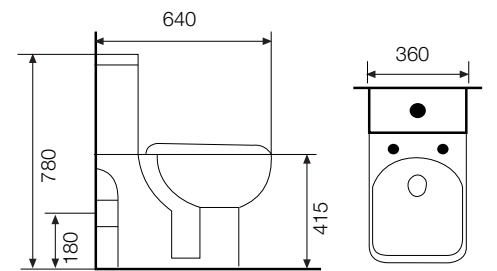

SINGLE PIECE - WC

CODE KUS-WHT-0203

SIZE (mm) 375 x 695 x 770

TABLE TOP BASIN	
CODE	KUS-WHT-0552
SIZE (mm)	600 x 430 x 185

TABLE TOP BASIN*	
CODE	KUS-WHT-0553
SIZE (mm)	813 X 478 X 165

* Can be installed as Table Top or Wall Hung

SIZE (mm) 380 x 680 x 780

TABLE TOP BASIN

CODE LYS-WHT-0554

SIZE (mm) 440 x 420 x 175

TABLE TOP BASIN	
CODE	LYS-WHT-0555
SIZE (mm)	630 x 400 x 115

ARIA

Chic minimalist look

WALL HUNG WC

CODE ARS-WHT- 0110

SIZE (mm) 570 x 350 x 310

COUPLE CLOSET - WC

CODE ARS-WHT-0307

SIZE (mm) 360 x 640 x 780

TABLE TOP BASIN

CODE ARS-WHT- 0538

SIZE (mm) 420 x 420 x 135

CODE FNS-WHT-0540

SIZE (mm) 490 x 405 x 185

WASH BASIN WITH HALF PEDESTAL	
CODE	FNS-WHT-0606
SIZE (mm)	610 x 475 x 500

VIGNETTE

Simplicity and sleek

WALL HUNG - WC

CODE VGS-WHT-0118

SIZE (mm) 385 x 570 x 330