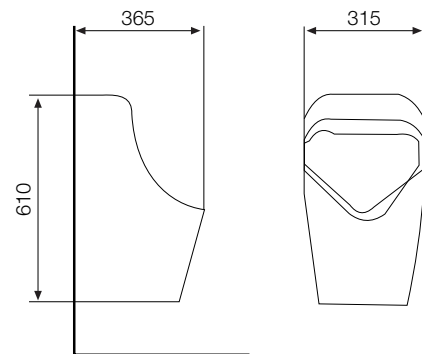

TABLE TOP BASIN	
CODE	JDS-WHT-0543
SIZE (mm)	455 x 455 x 180

WALL HUNG BASIN

CODE JDS-WHT-0544

SIZE (mm) 315 x 435 x 160

TABLE TOP BASIN

CODE JDS-WHT-0545

SIZE (mm) 450 x 450 x 180

TABLE TOP BASIN

CODE JDS-WHT-0546

SIZE (mm) 640 X 485 X 125

TABLE TOP BASIN

CODE JDS-WHT-0547

SIZE (mm) 820 x 450 x 170

TABLE TOP BASIN

CODE JDS-WHT-0549

SIZE (mm) 575 x 435 x 135

SEMI RECESSED BASIN

CODE JDS-WHT-0550

SIZE (mm) 545 x 475 x 310

URINAL

Fine statement of quality and aesthetics

URINAL	
CODE	URS-WHT-0701
SIZE (mm)	300 x 315 x 550

URINAL	
CODE	URS-WHT-0702
SIZE (mm)	365 x 315 x 610