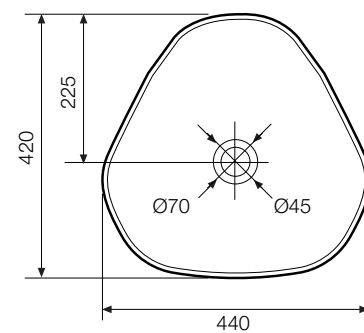

SINGLE PIECE - WC

CODE KUS-WHT-0203

SIZE (mm) 375 x 695 x 770

TABLE TOP BASIN	
CODE	KUS-WHT-0552
SIZE (mm)	600 x 430 x 185

TABLE TOP BASIN*	
CODE	KUS-WHT-0553
SIZE (mm)	813 X 478 X 165

* Can be installed as Table Top or Wall Hung

SIZE (mm) 380 x 680 x 780

TABLE TOP BASIN

CODE LYS-WHT-0554

SIZE (mm) 440 x 420 x 175

TABLE TOP BASIN	
CODE	LYS-WHT-0555
SIZE (mm)	630 x 400 x 115

ARIA

Chic minimalist look

WALL HUNG WC

CODE ARS-WHT- 0110

SIZE (mm) 570 x 350 x 310

COUPLE CLOSET - WC

CODE ARS-WHT-0307

SIZE (mm) 360 x 640 x 780

TABLE TOP BASIN

CODE ARS-WHT- 0538

SIZE (mm) 420 x 420 x 135