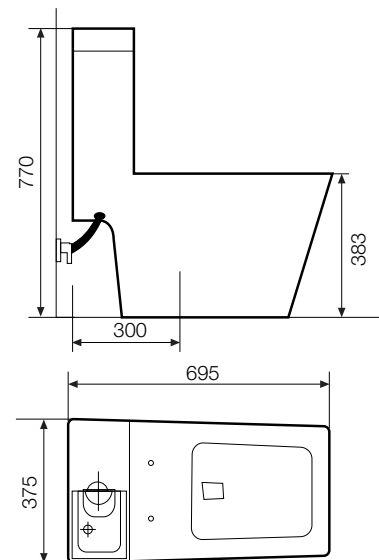

C o n t e n t s

Kubix	2
Fusion	8
Lyric	12
Aria	18
Fonte	22
Vignette	26
Solo	32
Opal	36
Florentine	42
JDR	46
Urinal	52

KUBIX | Defined lines of harmony

WALL HUNG - WC

CODE KUS-WHT-0114

SIZE (mm) 590 x 380 x 315

SINGLE PIECE - WC

CODE KUS-WHT-0203

SIZE (mm) 375 x 695 x 770

TABLE TOP BASIN	
CODE	KUS-WHT-0552
SIZE (mm)	600 x 430 x 185

TABLE TOP BASIN*	
CODE	KUS-WHT-0553
SIZE (mm)	813 X 478 X 165

* Can be installed as Table Top or Wall Hung

WALL HUNG BASIN

CODE KUS-WHT-0608

SIZE (mm) 470 x 450 x 350

**WASH BASIN
FLOOR STANDING**

CODE KUS-WHT-0609

SIZE (mm) 510 x 450 x 850

FUSION

A natural mix of vitality and sheen