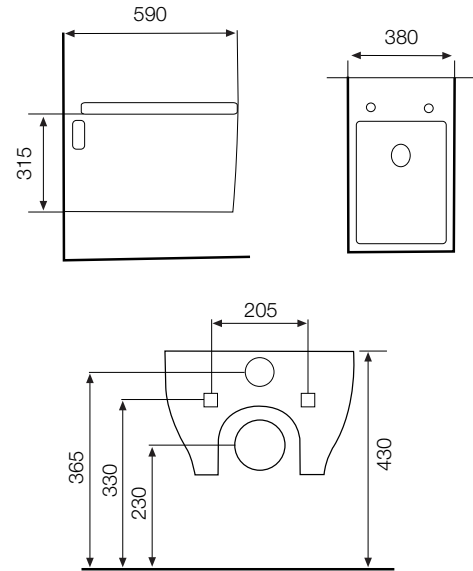

C o n t e n t s

Kubix	2
Fusion	8
Lyric	12
Aria	18
Fonte	22
Vignette	26
Solo	32
Opal	36
Florentine	42
JDR	46
Urinal	52

KUBIX | Defined lines of harmony

WALL HUNG - WC

CODE KUS-WHT-0114

SIZE (mm) 590 x 380 x 315

SINGLE PIECE - WC

CODE KUS-WHT-0203

SIZE (mm) 375 x 695 x 770

TABLE TOP BASIN	
CODE	KUS-WHT-0552
SIZE (mm)	600 x 430 x 185

TABLE TOP BASIN*	
CODE	KUS-WHT-0553
SIZE (mm)	813 X 478 X 165

* Can be installed as Table Top or Wall Hung

WALL HUNG BASIN

CODE KUS-WHT-0608

SIZE (mm) 470 x 450 x 350

**WASH BASIN
FLOOR STANDING**

CODE KUS-WHT-0609

SIZE (mm) 510 x 450 x 850

FUSION

A natural mix of vitality and sheen