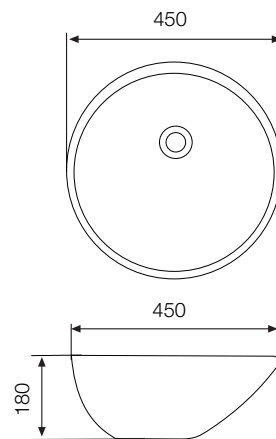

TABLE TOP BASIN	
CODE	SLS-WHT-0558
SIZE (mm)	500 x 365 x 155

OPAL Embodiment of elegance

WALL HUNG - WC

CODE OPS-WHT-0116

SIZE (mm) 370 x 570 x 410

SINGLE PIECE - WC

CODE OPS-WHT-0205

SIZE (mm) 360 x 710 x 850

CODE FLS-WHT-0401

SIZE (mm) 545 x 420 x 190

WASH BASIN WITH FULL PEDESTAL

CODE FLS-WHT-0605

SIZE (mm) 545 x 435 x 860

JDR
JAQUAR DESIGNER RANGE

Modernity gets new sophistication

TABLE TOP BASIN	
CODE	JDS-WHT-0542
SIZE (mm)	625 x 415 x 150

TABLE TOP BASIN	
CODE	JDS-WHT-0543
SIZE (mm)	455 x 455 x 180

WALL HUNG BASIN

CODE JDS-WHT-0544

SIZE (mm) 315 x 435 x 160

TABLE TOP BASIN

CODE JDS-WHT-0545

SIZE (mm) 450 x 450 x 180

TABLE TOP BASIN

CODE JDS-WHT-0546

SIZE (mm) 640 X 485 X 125

TABLE TOP BASIN

CODE JDS-WHT-0547

SIZE (mm) 820 x 450 x 170

TABLE TOP BASIN

CODE JDS-WHT-0549

SIZE (mm) 575 x 435 x 135