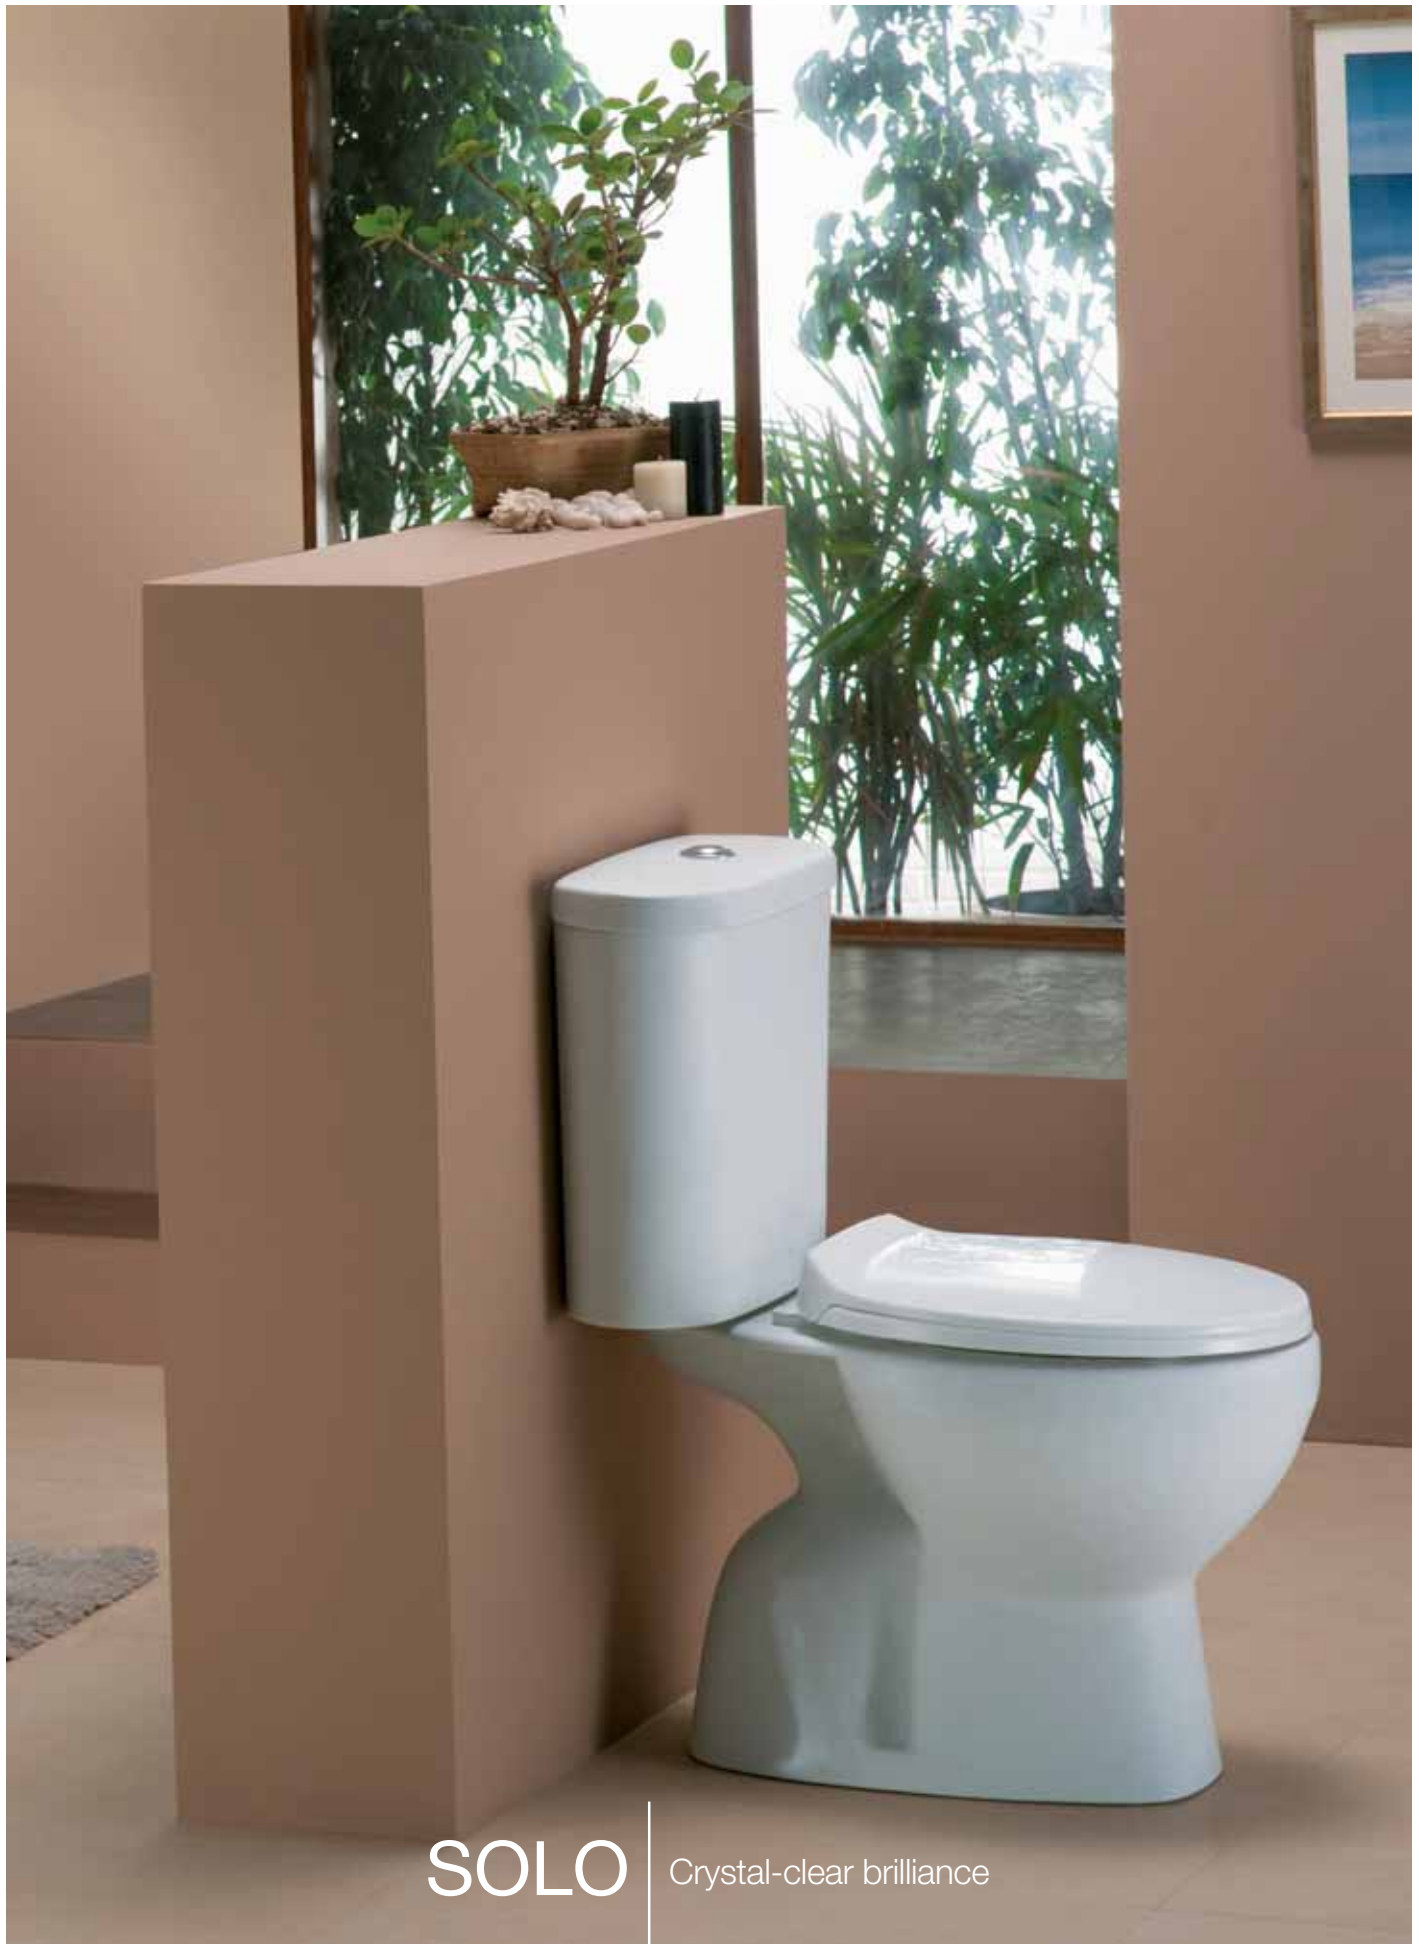

SIZE (mm) 860 x 535 x 130

* Can be installed as Table Top or Wall Hung

WASH BASIN WITH HALF PEDESTAL	
CODE	VGS-WHT-0612
SIZE (mm)	810 x 469 x 620

SOLO | Crystal-clear brilliance

COUPLE CLOSET - WC	
CODE	SLS-WHT-0311
SIZE (mm)	370 x 645 x 765