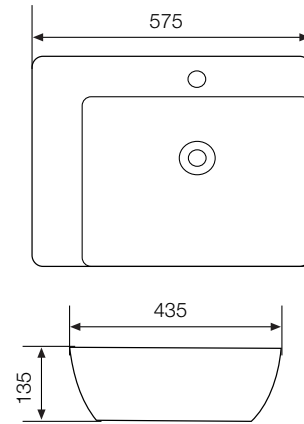

CODE FLS-WHT-0401

SIZE (mm) 545 x 420 x 190

WASH BASIN WITH FULL PEDESTAL

CODE FLS-WHT-0605

SIZE (mm) 545 x 435 x 860

JDR
JAQUAR DESIGNER RANGE

Modernity gets new sophistication

TABLE TOP BASIN	
CODE	JDS-WHT-0542
SIZE (mm)	625 x 415 x 150

TABLE TOP BASIN	
CODE	JDS-WHT-0543
SIZE (mm)	455 x 455 x 180

WALL HUNG BASIN

CODE JDS-WHT-0544

SIZE (mm) 315 x 435 x 160

TABLE TOP BASIN

CODE JDS-WHT-0545

SIZE (mm) 450 x 450 x 180

TABLE TOP BASIN

CODE JDS-WHT-0546

SIZE (mm) 640 X 485 X 125

TABLE TOP BASIN

CODE JDS-WHT-0547

SIZE (mm) 820 x 450 x 170

TABLE TOP BASIN

CODE JDS-WHT-0549

SIZE (mm) 575 x 435 x 135

SEMI RECESSED BASIN

CODE JDS-WHT-0550

SIZE (mm) 545 x 475 x 310

URINAL

Fine statement of quality and aesthetics

URINAL	
CODE	URS-WHT-0701
SIZE (mm)	300 x 315 x 550

URINAL	
CODE	URS-WHT-0702
SIZE (mm)	365 x 315 x 610