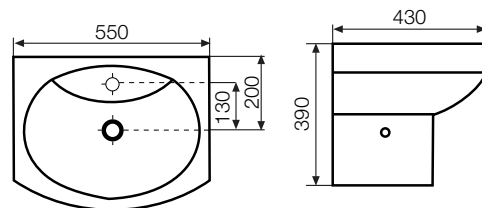

WALL HUNG BASIN

CODE ARS-WHT-0604

SIZE (mm) 550 x 430 x 390