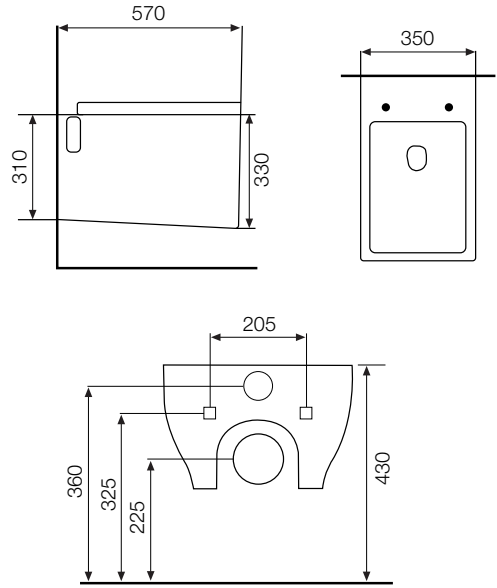

SINGLE PIECE - WC

CODE KUS-WHT-0203

SIZE (mm) 375 x 695 x 770

TABLE TOP BASIN	
CODE	KUS-WHT-0552
SIZE (mm)	600 x 430 x 185

TABLE TOP BASIN*	
CODE	KUS-WHT-0553
SIZE (mm)	813 X 478 X 165

* Can be installed as Table Top or Wall Hung

WALL HUNG - WC

CODE LYS-WHT-0115

SIZE (mm) 355 x 525 x 370

SINGLE PIECE - WC

CODE LYS-WHT-0204

SIZE (mm) 360 x 650 x 750

COUPLE CLOSET - WC

CODE LYS-WHT-0309

SIZE (mm) 380 x 680 x 780

TABLE TOP BASIN

CODE LYS-WHT-0554

SIZE (mm) 440 x 420 x 175

TABLE TOP BASIN	
CODE	LYS-WHT-0555
SIZE (mm)	630 x 400 x 115

ARIA

Chic minimalist look

WALL HUNG WC

CODE ARS-WHT- 0110

SIZE (mm) 570 x 350 x 310

COUPLE CLOSET - WC

CODE ARS-WHT-0307

SIZE (mm) 360 x 640 x 780

TABLE TOP BASIN

CODE ARS-WHT- 0538

SIZE (mm) 420 x 420 x 135