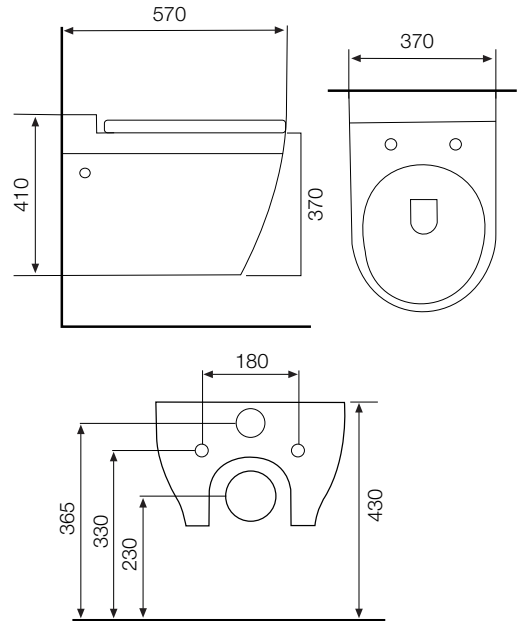

CODE FNS-WHT-0540

SIZE (mm) 490 x 405 x 185

WASH BASIN WITH HALF PEDESTAL	
CODE	FNS-WHT-0606
SIZE (mm)	610 x 475 x 500

VIGNETTE

Simplicity and sleek

WALL HUNG - WC

CODE VGS-WHT-0118

SIZE (mm) 385 x 570 x 330

SIZE (mm) 860 x 535 x 130

* Can be installed as Table Top or Wall Hung

WASH BASIN WITH HALF PEDESTAL	
CODE	VGS-WHT-0612
SIZE (mm)	810 x 469 x 620

SOLO | Crystal-clear brilliance

COUPLE CLOSET - WC	
CODE	SLS-WHT-0311
SIZE (mm)	370 x 645 x 765

TABLE TOP BASIN	
CODE	SLS-WHT-0558
SIZE (mm)	500 x 365 x 155

OPAL Embodiment of elegance

WALL HUNG - WC

CODE OPS-WHT-0116

SIZE (mm) 370 x 570 x 410

SINGLE PIECE - WC

CODE OPS-WHT-0205

SIZE (mm) 360 x 710 x 850

COUPLE CLOSET - WC	
CODE	OPS-WHT-0310
SIZE (mm)	360 x 650 x 780

TABLE TOP BASIN	
CODE	OPS-WHT-0556
SIZE (mm)	405 x 405 x 160

WASH BASIN WITH HALF PEDESTAL	
CODE	OPS-WHT-0610
SIZE (mm)	600 x 480 x 505

FLORENTINE | A refreshing oasis