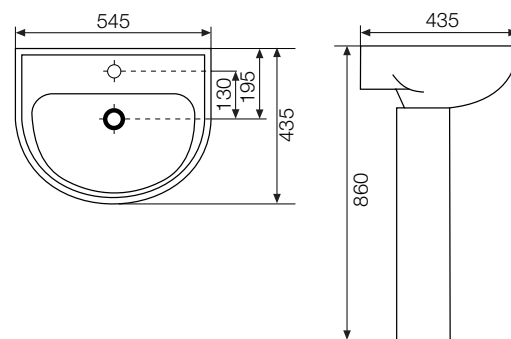

TABLE TOP BASIN	
CODE	SLS-WHT-0558
SIZE (mm)	500 x 365 x 155

OPAL Embodiment of elegance

WALL HUNG - WC

CODE OPS-WHT-0116

SIZE (mm) 370 x 570 x 410

SINGLE PIECE - WC

CODE OPS-WHT-0205

SIZE (mm) 360 x 710 x 850

CODE FLS-WHT-0401

SIZE (mm) 545 x 420 x 190

WASH BASIN WITH FULL PEDESTAL

CODE FLS-WHT-0605

SIZE (mm) 545 x 435 x 860

JDR
JAQUAR DESIGNER RANGE

Modernity gets new sophistication

TABLE TOP BASIN	
CODE	JDS-WHT-0542
SIZE (mm)	625 x 415 x 150

TABLE TOP BASIN	
CODE	JDS-WHT-0543
SIZE (mm)	455 x 455 x 180

WALL HUNG BASIN

CODE JDS-WHT-0544

SIZE (mm) 315 x 435 x 160

TABLE TOP BASIN

CODE JDS-WHT-0545

SIZE (mm) 450 x 450 x 180

TABLE TOP BASIN

CODE JDS-WHT-0546

SIZE (mm) 640 X 485 X 125

TABLE TOP BASIN

CODE JDS-WHT-0547

SIZE (mm) 820 x 450 x 170

TABLE TOP BASIN

CODE JDS-WHT-0549

SIZE (mm) 575 x 435 x 135