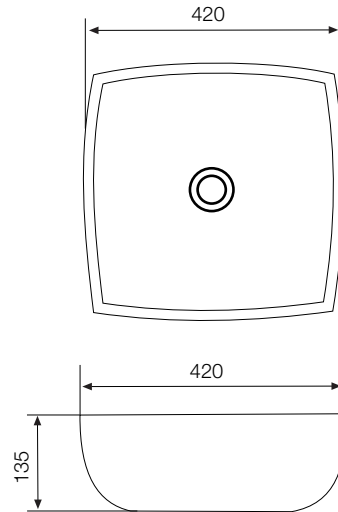

SINGLE PIECE - WC

CODE KUS-WHT-0203

SIZE (mm) 375 x 695 x 770

TABLE TOP BASIN	
CODE	KUS-WHT-0552
SIZE (mm)	600 x 430 x 185

TABLE TOP BASIN*	
CODE	KUS-WHT-0553
SIZE (mm)	813 X 478 X 165

* Can be installed as Table Top or Wall Hung

SIZE (mm) 380 x 680 x 780

TABLE TOP BASIN

CODE LYS-WHT-0554

SIZE (mm) 440 x 420 x 175

TABLE TOP BASIN	
CODE	LYS-WHT-0555
SIZE (mm)	630 x 400 x 115

ARIA

Chic minimalist look

WALL HUNG WC

CODE ARS-WHT- 0110

SIZE (mm) 570 x 350 x 310

COUPLE CLOSET - WC

CODE ARS-WHT-0307

SIZE (mm) 360 x 640 x 780

TABLE TOP BASIN

CODE ARS-WHT- 0538

SIZE (mm) 420 x 420 x 135

CODE FNS-WHT-0540

SIZE (mm) 490 x 405 x 185

WASH BASIN WITH HALF PEDESTAL	
CODE	FNS-WHT-0606
SIZE (mm)	610 x 475 x 500

VIGNETTE

Simplicity and sleek

WALL HUNG - WC

CODE VGS-WHT-0118

SIZE (mm) 385 x 570 x 330