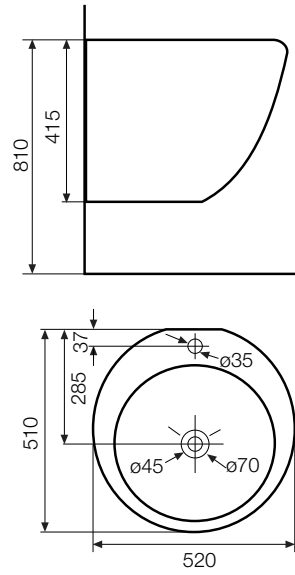

SINGLE PIECE - WC

CODE KUS-WHT-0203

SIZE (mm) 375 x 695 x 770

TABLE TOP BASIN	
CODE	KUS-WHT-0552
SIZE (mm)	600 x 430 x 185

TABLE TOP BASIN*	
CODE	KUS-WHT-0553
SIZE (mm)	813 X 478 X 165

* Can be installed as Table Top or Wall Hung

WALL HUNG - WC*	
CODE	FSS-WHT-0113
SIZE (mm)	415 x 585 x 410

TABLE TOP BASIN	
CODE	FSS-WHT-0541
SIZE (mm)	460 x 460 x 115

WALL HUNG BASIN	
CODE	FSS-WHT-0607
SIZE (mm)	520 x 510 x 415

LYRIC | Artistically glamorous

WALL HUNG - WC

CODE LYS-WHT-0115

SIZE (mm) 355 x 525 x 370

SINGLE PIECE - WC

CODE LYS-WHT-0204

SIZE (mm) 360 x 650 x 750

COUPLE CLOSET - WC

CODE LYS-WHT-0309

SIZE (mm) 380 x 680 x 780

TABLE TOP BASIN

CODE LYS-WHT-0554

SIZE (mm) 440 x 420 x 175

TABLE TOP BASIN	
CODE	LYS-WHT-0555
SIZE (mm)	630 x 400 x 115

ARIA

Chic minimalist look

WALL HUNG WC