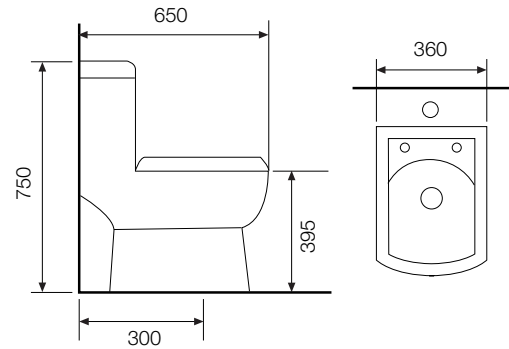

SINGLE PIECE - WC

CODE KUS-WHT-0203

SIZE (mm) 375 x 695 x 770

TABLE TOP BASIN	
CODE	KUS-WHT-0552
SIZE (mm)	600 x 430 x 185

TABLE TOP BASIN*	
CODE	KUS-WHT-0553
SIZE (mm)	813 X 478 X 165

* Can be installed as Table Top or Wall Hung

WALL HUNG - WC*	
CODE	FSS-WHT-0113
SIZE (mm)	415 x 585 x 410

TABLE TOP BASIN	
CODE	FSS-WHT-0541
SIZE (mm)	460 x 460 x 115

WALL HUNG BASIN	
CODE	FSS-WHT-0607
SIZE (mm)	520 x 510 x 415

LYRIC | Artistically glamorous

WALL HUNG - WC

CODE LYS-WHT-0115

SIZE (mm) 355 x 525 x 370

SINGLE PIECE - WC

CODE LYS-WHT-0204

SIZE (mm) 360 x 650 x 750

COUPLE CLOSET - WC

CODE LYS-WHT-0309

SIZE (mm) 380 x 680 x 780

TABLE TOP BASIN

CODE LYS-WHT-0554

SIZE (mm) 440 x 420 x 175

TABLE TOP BASIN	
CODE	LYS-WHT-0555
SIZE (mm)	630 x 400 x 115

ARIA

Chic minimalist look

WALL HUNG WC