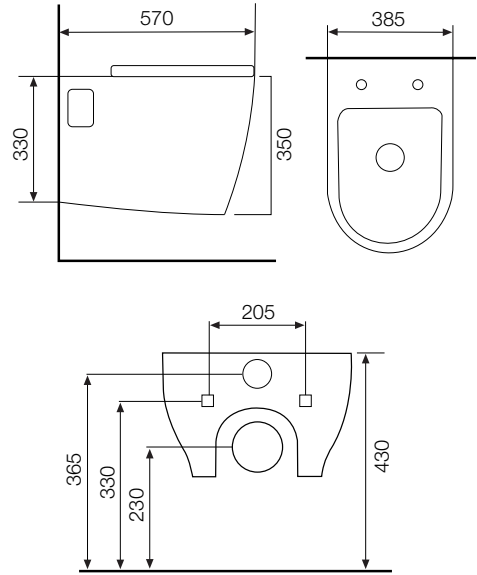

SINGLE PIECE - WC

CODE KUS-WHT-0203

SIZE (mm) 375 x 695 x 770

TABLE TOP BASIN	
CODE	KUS-WHT-0552
SIZE (mm)	600 x 430 x 185

TABLE TOP BASIN*	
CODE	KUS-WHT-0553
SIZE (mm)	813 X 478 X 165

* Can be installed as Table Top or Wall Hung

CODE FNS-WHT-0540

SIZE (mm) 490 x 405 x 185

WASH BASIN WITH HALF PEDESTAL	
CODE	FNS-WHT-0606
SIZE (mm)	610 x 475 x 500

VIGNETTE

Simplicity and sleek

WALL HUNG - WC

CODE VGS-WHT-0118

SIZE (mm) 385 x 570 x 330

SINGLE PIECE - WC

CODE VGS-WHT-0207

SIZE (mm) 390 x 710 x 830

COUPLE CLOSET - WC

CODE VGS-WHT-0312

SIZE (mm) 400 x 730 x 810

TABLE TOP BASIN*

CODE VGS-WHT-0559

SIZE (mm) 860 x 535 x 130

* Can be installed as Table Top or Wall Hung

WASH BASIN WITH HALF PEDESTAL	
CODE	VGS-WHT-0612
SIZE (mm)	810 x 469 x 620

SOLO | Crystal-clear brilliance

COUPLE CLOSET - WC	
CODE	SLS-WHT-0311
SIZE (mm)	370 x 645 x 765