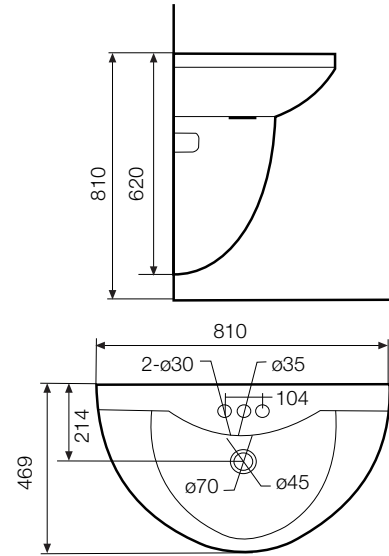

CODE FNS-WHT-0540

SIZE (mm) 490 x 405 x 185

WASH BASIN WITH HALF PEDESTAL	
CODE	FNS-WHT-0606
SIZE (mm)	610 x 475 x 500

VIGNETTE

Simplicity and sleek

WALL HUNG - WC

CODE VGS-WHT-0118

SIZE (mm) 385 x 570 x 330

SINGLE PIECE - WC

CODE VGS-WHT-0207

SIZE (mm) 390 x 710 x 830

COUPLE CLOSET - WC

CODE VGS-WHT-0312

SIZE (mm) 400 x 730 x 810

TABLE TOP BASIN*

CODE VGS-WHT-0559

SIZE (mm) 860 x 535 x 130

* Can be installed as Table Top or Wall Hung

WASH BASIN WITH HALF PEDESTAL	
CODE	VGS-WHT-0612
SIZE (mm)	810 x 469 x 620

SOLO | Crystal-clear brilliance

COUPLE CLOSET - WC	
CODE	SLS-WHT-0311
SIZE (mm)	370 x 645 x 765

TABLE TOP BASIN	
CODE	SLS-WHT-0558
SIZE (mm)	500 x 365 x 155

OPAL Embodiment of elegance

WALL HUNG - WC

CODE OPS-WHT-0116

SIZE (mm) 370 x 570 x 410

SINGLE PIECE - WC

CODE OPS-WHT-0205

SIZE (mm) 360 x 710 x 850