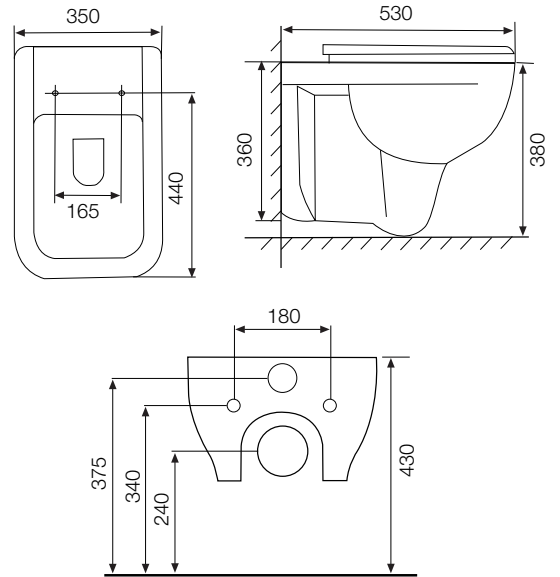

TABLE TOP BASIN	
CODE	SLS-WHT-0558
SIZE (mm)	500 x 365 x 155

OPAL Embodiment of elegance

WALL HUNG - WC

CODE OPS-WHT-0116

SIZE (mm) 370 x 570 x 410

SINGLE PIECE - WC

CODE OPS-WHT-0205

SIZE (mm) 360 x 710 x 850

COUPLE CLOSET - WC	
CODE	OPS-WHT-0310
SIZE (mm)	360 x 650 x 780

TABLE TOP BASIN	
CODE	OPS-WHT-0556
SIZE (mm)	405 x 405 x 160

WASH BASIN WITH HALF PEDESTAL	
CODE	OPS-WHT-0610
SIZE (mm)	600 x 480 x 505

FLORENTINE | A refreshing oasis

WALL HUNG - WC

CODE FLS-WHT-0111

SIZE (mm) 350 x 530 x 360

TABLE TOP BASIN

CODE FLS-WHT-0539

SIZE (mm) 515 x 350 x 120

FLORENTINE

UNDER COUNTER BASIN

CODE FLS-WHT-0401

SIZE (mm) 545 x 420 x 190

WASH BASIN WITH FULL PEDESTAL

CODE FLS-WHT-0605

SIZE (mm) 545 x 435 x 860

JDR
JAQUAR DESIGNER RANGE

Modernity gets new sophistication

TABLE TOP BASIN	
CODE	JDS-WHT-0542
SIZE (mm)	625 x 415 x 150