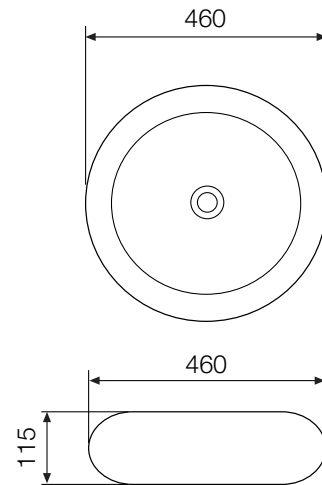

SINGLE PIECE - WC

CODE KUS-WHT-0203

SIZE (mm) 375 x 695 x 770

TABLE TOP BASIN	
CODE	KUS-WHT-0552
SIZE (mm)	600 x 430 x 185

TABLE TOP BASIN*	
CODE	KUS-WHT-0553
SIZE (mm)	813 X 478 X 165

* Can be installed as Table Top or Wall Hung

WALL HUNG BASIN

CODE KUS-WHT-0608

SIZE (mm) 470 x 450 x 350

**WASH BASIN
FLOOR STANDING**

CODE KUS-WHT-0609

SIZE (mm) 510 x 450 x 850

FUSION

A natural mix of vitality and sheen

WALL HUNG - WC*	
CODE	FSS-WHT-0113
SIZE (mm)	415 x 585 x 410

TABLE TOP BASIN	
CODE	FSS-WHT-0541
SIZE (mm)	460 x 460 x 115

WALL HUNG BASIN	
CODE	FSS-WHT-0607
SIZE (mm)	520 x 510 x 415

LYRIC | Artistically glamorous

SIZE (mm) 380 x 680 x 780

TABLE TOP BASIN

CODE LYS-WHT-0554

SIZE (mm) 440 x 420 x 175

TABLE TOP BASIN	
CODE	LYS-WHT-0555
SIZE (mm)	630 x 400 x 115

ARIA

Chic minimalist look

WALL HUNG WC