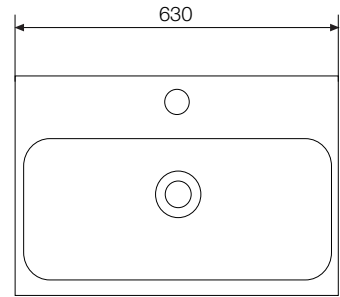

SINGLE PIECE - WC

CODE KUS-WHT-0203

SIZE (mm) 375 x 695 x 770

TABLE TOP BASIN	
CODE	KUS-WHT-0552
SIZE (mm)	600 x 430 x 185

TABLE TOP BASIN*	
CODE	KUS-WHT-0553
SIZE (mm)	813 X 478 X 165

* Can be installed as Table Top or Wall Hung

WALL HUNG - WC

CODE LYS-WHT-0115

SIZE (mm) 355 x 525 x 370

SINGLE PIECE - WC

CODE LYS-WHT-0204

SIZE (mm) 360 x 650 x 750

COUPLE CLOSET - WC

CODE LYS-WHT-0309

SIZE (mm) 380 x 680 x 780

TABLE TOP BASIN

CODE LYS-WHT-0554

SIZE (mm) 440 x 420 x 175

TABLE TOP BASIN	
CODE	LYS-WHT-0555
SIZE (mm)	630 x 400 x 115

ARIA

Chic minimalist look

WALL HUNG WC

CODE ARS-WHT- 0110

SIZE (mm) 570 x 350 x 310

COUPLE CLOSET - WC

CODE ARS-WHT-0307

SIZE (mm) 360 x 640 x 780

TABLE TOP BASIN

CODE ARS-WHT- 0538

SIZE (mm) 420 x 420 x 135