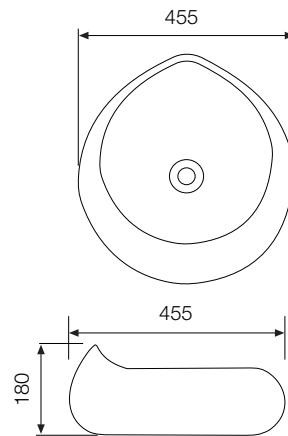

TABLE TOP BASIN	
CODE	SLS-WHT-0558
SIZE (mm)	500 x 365 x 155

OPAL Embodiment of elegance

WALL HUNG - WC

CODE OPS-WHT-0116

SIZE (mm) 370 x 570 x 410

SINGLE PIECE - WC

CODE OPS-WHT-0205

SIZE (mm) 360 x 710 x 850

CODE FLS-WHT-0401

SIZE (mm) 545 x 420 x 190

WASH BASIN WITH FULL PEDESTAL

CODE FLS-WHT-0605

SIZE (mm) 545 x 435 x 860

JDR
JAQUAR DESIGNER RANGE

Modernity gets new sophistication

TABLE TOP BASIN	
CODE	JDS-WHT-0542
SIZE (mm)	625 x 415 x 150

TABLE TOP BASIN	
CODE	JDS-WHT-0543
SIZE (mm)	455 x 455 x 180

WALL HUNG BASIN

CODE JDS-WHT-0544

SIZE (mm) 315 x 435 x 160

TABLE TOP BASIN

CODE JDS-WHT-0545

SIZE (mm) 450 x 450 x 180

TABLE TOP BASIN

CODE JDS-WHT-0546

SIZE (mm) 640 X 485 X 125

TABLE TOP BASIN

CODE JDS-WHT-0547

SIZE (mm) 820 x 450 x 170

TABLE TOP BASIN

CODE JDS-WHT-0549

SIZE (mm) 575 x 435 x 135