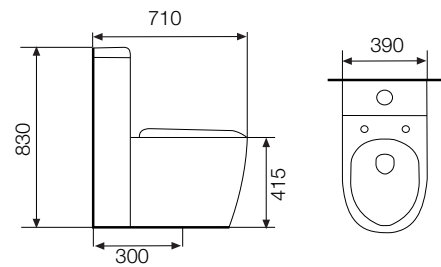

SINGLE PIECE - WC

CODE KUS-WHT-0203

SIZE (mm) 375 x 695 x 770

TABLE TOP BASIN	
CODE	KUS-WHT-0552
SIZE (mm)	600 x 430 x 185

TABLE TOP BASIN*	
CODE	KUS-WHT-0553
SIZE (mm)	813 X 478 X 165

* Can be installed as Table Top or Wall Hung

CODE FNS-WHT-0540

SIZE (mm) 490 x 405 x 185

WASH BASIN WITH HALF PEDESTAL	
CODE	FNS-WHT-0606
SIZE (mm)	610 x 475 x 500

VIGNETTE

Simplicity and sleek

WALL HUNG - WC

CODE VGS-WHT-0118

SIZE (mm) 385 x 570 x 330

SINGLE PIECE - WC

CODE VGS-WHT-0207

SIZE (mm) 390 x 710 x 830

COUPLE CLOSET - WC

CODE VGS-WHT-0312

SIZE (mm) 400 x 730 x 810

TABLE TOP BASIN*

CODE VGS-WHT-0559

SIZE (mm) 860 x 535 x 130

* Can be installed as Table Top or Wall Hung

WASH BASIN WITH HALF PEDESTAL	
CODE	VGS-WHT-0612
SIZE (mm)	810 x 469 x 620

SOLO | Crystal-clear brilliance

COUPLE CLOSET - WC	
CODE	SLS-WHT-0311
SIZE (mm)	370 x 645 x 765