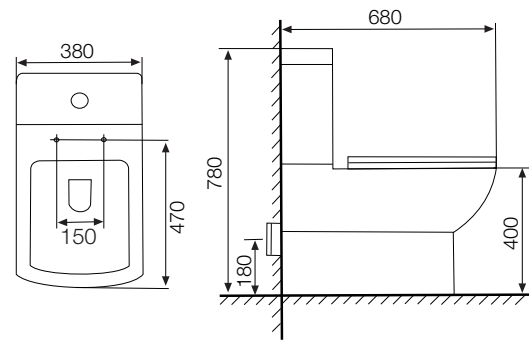

SINGLE PIECE - WC

CODE KUS-WHT-0203

SIZE (mm) 375 x 695 x 770

TABLE TOP BASIN	
CODE	KUS-WHT-0552
SIZE (mm)	600 x 430 x 185

TABLE TOP BASIN*	
CODE	KUS-WHT-0553
SIZE (mm)	813 X 478 X 165

* Can be installed as Table Top or Wall Hung

SIZE (mm) 380 x 680 x 780

TABLE TOP BASIN

CODE LYS-WHT-0554

SIZE (mm) 440 x 420 x 175

TABLE TOP BASIN	
CODE	LYS-WHT-0555
SIZE (mm)	630 x 400 x 115

ARIA

Chic minimalist look

WALL HUNG WC

CODE ARS-WHT- 0110

SIZE (mm) 570 x 350 x 310

COUPLE CLOSET - WC

CODE ARS-WHT-0307

SIZE (mm) 360 x 640 x 780

TABLE TOP BASIN

CODE ARS-WHT- 0538

SIZE (mm) 420 x 420 x 135

CODE FNS-WHT-0540

SIZE (mm) 490 x 405 x 185

WASH BASIN WITH HALF PEDESTAL	
CODE	FNS-WHT-0606
SIZE (mm)	610 x 475 x 500

VIGNETTE

Simplicity and sleek

WALL HUNG - WC

CODE VGS-WHT-0118

SIZE (mm) 385 x 570 x 330