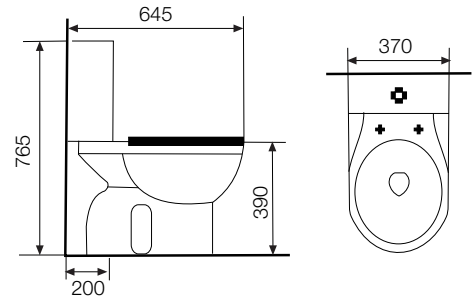

CODE FNS-WHT-0540

SIZE (mm) 490 x 405 x 185

WASH BASIN WITH HALF PEDESTAL	
CODE	FNS-WHT-0606
SIZE (mm)	610 x 475 x 500

VIGNETTE

Simplicity and sleek

WALL HUNG - WC

CODE VGS-WHT-0118

SIZE (mm) 385 x 570 x 330

SINGLE PIECE - WC

CODE VGS-WHT-0207

SIZE (mm) 390 x 710 x 830

COUPLE CLOSET - WC

CODE VGS-WHT-0312

SIZE (mm) 400 x 730 x 810

TABLE TOP BASIN*

CODE VGS-WHT-0559

SIZE (mm) 860 x 535 x 130

* Can be installed as Table Top or Wall Hung

WASH BASIN WITH HALF PEDESTAL	
CODE	VGS-WHT-0612
SIZE (mm)	810 x 469 x 620

SOLO | Crystal-clear brilliance

COUPLE CLOSET - WC	
CODE	SLS-WHT-0311
SIZE (mm)	370 x 645 x 765

TABLE TOP BASIN	
CODE	SLS-WHT-0558
SIZE (mm)	500 x 365 x 155

OPAL Embodiment of elegance

WALL HUNG - WC

CODE OPS-WHT-0116

SIZE (mm) 370 x 570 x 410

SINGLE PIECE - WC

CODE OPS-WHT-0205

SIZE (mm) 360 x 710 x 850