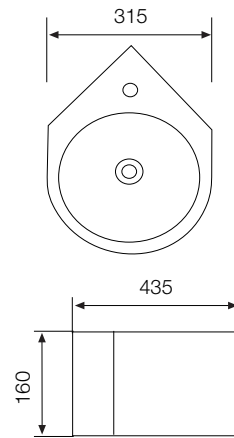

CODE FLS-WHT-0401

SIZE (mm) 545 x 420 x 190

WASH BASIN WITH FULL PEDESTAL

CODE FLS-WHT-0605

SIZE (mm) 545 x 435 x 860

JDR
JAQUAR DESIGNER RANGE

Modernity gets new sophistication

TABLE TOP BASIN	
CODE	JDS-WHT-0542
SIZE (mm)	625 x 415 x 150

TABLE TOP BASIN	
CODE	JDS-WHT-0543
SIZE (mm)	455 x 455 x 180

WALL HUNG BASIN

CODE JDS-WHT-0544

SIZE (mm) 315 x 435 x 160

TABLE TOP BASIN

CODE JDS-WHT-0545

SIZE (mm) 450 x 450 x 180

TABLE TOP BASIN

CODE JDS-WHT-0546

SIZE (mm) 640 X 485 X 125

TABLE TOP BASIN

CODE JDS-WHT-0547

SIZE (mm) 820 x 450 x 170

TABLE TOP BASIN

CODE JDS-WHT-0549

SIZE (mm) 575 x 435 x 135

SEMI RECESSED BASIN

CODE JDS-WHT-0550

SIZE (mm) 545 x 475 x 310

URINAL

Fine statement of quality and aesthetics

URINAL	
CODE	URS-WHT-0701
SIZE (mm)	300 x 315 x 550

URINAL	
CODE	URS-WHT-0702
SIZE (mm)	365 x 315 x 610