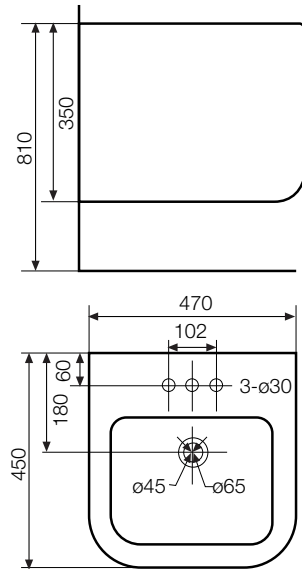

C o n t e n t s

Kubix	2
Fusion	8
Lyric	12
Aria	18
Fonte	22
Vignette	26
Solo	32
Opal	36
Florentine	42
JDR	46
Urinal	52

KUBIX | Defined lines of harmony

WALL HUNG - WC

CODE KUS-WHT-0114

SIZE (mm) 590 x 380 x 315

SINGLE PIECE - WC

CODE KUS-WHT-0203

SIZE (mm) 375 x 695 x 770

TABLE TOP BASIN	
CODE	KUS-WHT-0552
SIZE (mm)	600 x 430 x 185

TABLE TOP BASIN*	
CODE	KUS-WHT-0553
SIZE (mm)	813 X 478 X 165

* Can be installed as Table Top or Wall Hung

WALL HUNG BASIN

CODE KUS-WHT-0608

SIZE (mm) 470 x 450 x 350

**WASH BASIN
FLOOR STANDING**

CODE KUS-WHT-0609

SIZE (mm) 510 x 450 x 850

FUSION

A natural mix of vitality and sheen

SIZE (mm) 380 x 680 x 780

TABLE TOP BASIN

CODE LYS-WHT-0554

SIZE (mm) 440 x 420 x 175

TABLE TOP BASIN	
CODE	LYS-WHT-0555
SIZE (mm)	630 x 400 x 115

ARIA

Chic minimalist look

WALL HUNG WC