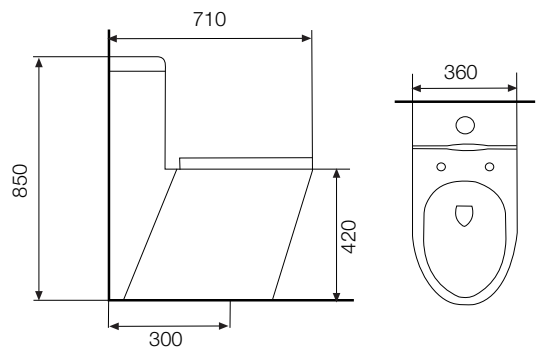

CODE FNS-WHT-0540

SIZE (mm) 490 x 405 x 185

WASH BASIN WITH HALF PEDESTAL	
CODE	FNS-WHT-0606
SIZE (mm)	610 x 475 x 500

VIGNETTE

Simplicity and sleek

WALL HUNG - WC

CODE VGS-WHT-0118

SIZE (mm) 385 x 570 x 330

SIZE (mm) 860 x 535 x 130

* Can be installed as Table Top or Wall Hung

WASH BASIN WITH HALF PEDESTAL	
CODE	VGS-WHT-0612
SIZE (mm)	810 x 469 x 620

SOLO | Crystal-clear brilliance

COUPLE CLOSET - WC	
CODE	SLS-WHT-0311
SIZE (mm)	370 x 645 x 765

TABLE TOP BASIN	
CODE	SLS-WHT-0558
SIZE (mm)	500 x 365 x 155

OPAL Embodiment of elegance

WALL HUNG - WC

CODE OPS-WHT-0116

SIZE (mm) 370 x 570 x 410

SINGLE PIECE - WC

CODE OPS-WHT-0205

SIZE (mm) 360 x 710 x 850

COUPLE CLOSET - WC	
CODE	OPS-WHT-0310
SIZE (mm)	360 x 650 x 780

TABLE TOP BASIN	
CODE	OPS-WHT-0556
SIZE (mm)	405 x 405 x 160

WASH BASIN WITH HALF PEDESTAL	
CODE	OPS-WHT-0610
SIZE (mm)	600 x 480 x 505

FLORENTINE | A refreshing oasis