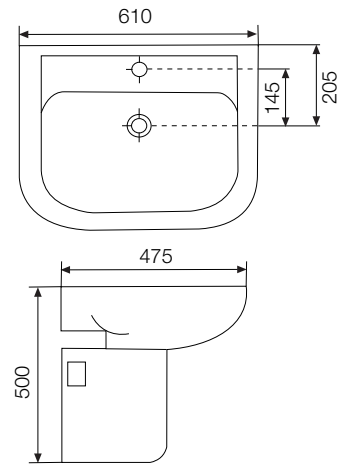

SIZE (mm) 380 x 680 x 780

TABLE TOP BASIN

CODE LYS-WHT-0554

SIZE (mm) 440 x 420 x 175

TABLE TOP BASIN	
CODE	LYS-WHT-0555
SIZE (mm)	630 x 400 x 115

ARIA

Chic minimalist look

WALL HUNG WC

CODE ARS-WHT- 0110

SIZE (mm) 570 x 350 x 310

COUPLE CLOSET - WC

CODE ARS-WHT-0307

SIZE (mm) 360 x 640 x 780

TABLE TOP BASIN

CODE ARS-WHT- 0538

SIZE (mm) 420 x 420 x 135

WALL HUNG BASIN

CODE ARS-WHT-0604

SIZE (mm) 550 x 430 x 390

FONTE Classic elegance

WALL HUNG - WC

CODE FNS-WHT-0112

SIZE (mm) 350 x 540 x 410

TABLE TOP BASIN

CODE FNS-WHT-0540

SIZE (mm) 490 x 405 x 185

WASH BASIN WITH HALF PEDESTAL	
CODE	FNS-WHT-0606
SIZE (mm)	610 x 475 x 500

VIGNETTE

Simplicity and sleek

WALL HUNG - WC

CODE VGS-WHT-0118

SIZE (mm) 385 x 570 x 330