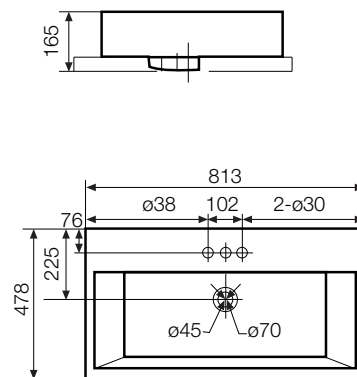

SINGLE PIECE - WC

CODE KUS-WHT-0203

SIZE (mm) 375 x 695 x 770

TABLE TOP BASIN	
CODE	KUS-WHT-0552
SIZE (mm)	600 x 430 x 185

TABLE TOP BASIN*	
CODE	KUS-WHT-0553
SIZE (mm)	813 X 478 X 165

* Can be installed as Table Top or Wall Hung

WALL HUNG BASIN

CODE KUS-WHT-0608

SIZE (mm) 470 x 450 x 350

**WASH BASIN
FLOOR STANDING**

CODE KUS-WHT-0609

SIZE (mm) 510 x 450 x 850

FUSION

A natural mix of vitality and sheen