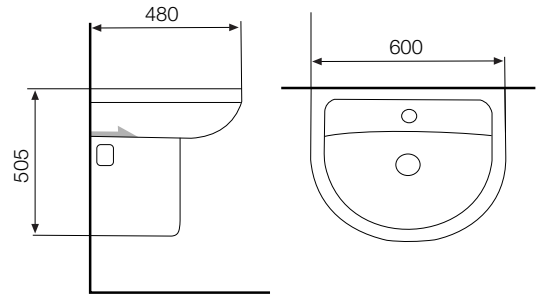

SIZE (mm) 860 x 535 x 130

* Can be installed as Table Top or Wall Hung

WASH BASIN WITH HALF PEDESTAL	
CODE	VGS-WHT-0612
SIZE (mm)	810 x 469 x 620

SOLO | Crystal-clear brilliance

COUPLE CLOSET - WC	
CODE	SLS-WHT-0311
SIZE (mm)	370 x 645 x 765

TABLE TOP BASIN	
CODE	SLS-WHT-0558
SIZE (mm)	500 x 365 x 155

OPAL Embodiment of elegance

WALL HUNG - WC

CODE OPS-WHT-0116

SIZE (mm) 370 x 570 x 410

SINGLE PIECE - WC

CODE OPS-WHT-0205

SIZE (mm) 360 x 710 x 850

COUPLE CLOSET - WC	
CODE	OPS-WHT-0310
SIZE (mm)	360 x 650 x 780

TABLE TOP BASIN	
CODE	OPS-WHT-0556
SIZE (mm)	405 x 405 x 160

WASH BASIN WITH HALF PEDESTAL	
CODE	OPS-WHT-0610
SIZE (mm)	600 x 480 x 505

FLORENTINE | A refreshing oasis

CODE FLS-WHT-0401

SIZE (mm) 545 x 420 x 190

WASH BASIN WITH FULL PEDESTAL

CODE FLS-WHT-0605

SIZE (mm) 545 x 435 x 860

JDR
JAQUAR DESIGNER RANGE

Modernity gets new sophistication

TABLE TOP BASIN	
CODE	JDS-WHT-0542
SIZE (mm)	625 x 415 x 150