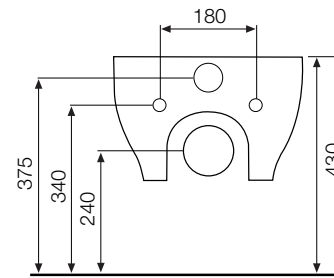

SINGLE PIECE - WC

CODE KUS-WHT-0203

SIZE (mm) 375 x 695 x 770

TABLE TOP BASIN	
CODE	KUS-WHT-0552
SIZE (mm)	600 x 430 x 185

TABLE TOP BASIN*	
CODE	KUS-WHT-0553
SIZE (mm)	813 X 478 X 165

* Can be installed as Table Top or Wall Hung

WALL HUNG - WC*	
CODE	FSS-WHT-0113
SIZE (mm)	415 x 585 x 410

TABLE TOP BASIN	
CODE	FSS-WHT-0541
SIZE (mm)	460 x 460 x 115

WALL HUNG BASIN	
CODE	FSS-WHT-0607
SIZE (mm)	520 x 510 x 415

LYRIC | Artistically glamorous

WALL HUNG - WC

CODE LYS-WHT-0115

SIZE (mm) 355 x 525 x 370

SINGLE PIECE - WC

CODE LYS-WHT-0204

SIZE (mm) 360 x 650 x 750

COUPLE CLOSET - WC

CODE LYS-WHT-0309

SIZE (mm) 380 x 680 x 780

TABLE TOP BASIN

CODE LYS-WHT-0554

SIZE (mm) 440 x 420 x 175

TABLE TOP BASIN	
CODE	LYS-WHT-0555
SIZE (mm)	630 x 400 x 115

ARIA

Chic minimalist look

WALL HUNG WC