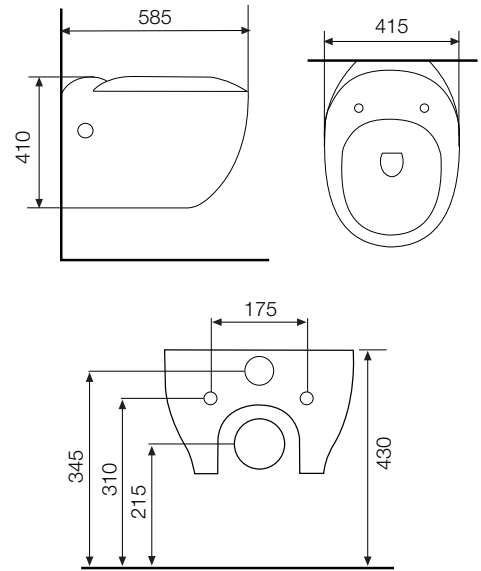

SINGLE PIECE - WC

CODE KUS-WHT-0203

SIZE (mm) 375 x 695 x 770

TABLE TOP BASIN	
CODE	KUS-WHT-0552
SIZE (mm)	600 x 430 x 185

TABLE TOP BASIN*	
CODE	KUS-WHT-0553
SIZE (mm)	813 X 478 X 165

* Can be installed as Table Top or Wall Hung

WALL HUNG - WC*	
CODE	FSS-WHT-0113
SIZE (mm)	415 x 585 x 410

TABLE TOP BASIN	
CODE	FSS-WHT-0541
SIZE (mm)	460 x 460 x 115

WALL HUNG BASIN	
CODE	FSS-WHT-0607
SIZE (mm)	520 x 510 x 415

LYRIC | Artistically glamorous

WALL HUNG - WC

CODE LYS-WHT-0115

SIZE (mm) 355 x 525 x 370

SINGLE PIECE - WC

CODE LYS-WHT-0204

SIZE (mm) 360 x 650 x 750

COUPLE CLOSET - WC

CODE LYS-WHT-0309

SIZE (mm) 380 x 680 x 780

TABLE TOP BASIN

CODE LYS-WHT-0554

SIZE (mm) 440 x 420 x 175

TABLE TOP BASIN	
CODE	LYS-WHT-0555
SIZE (mm)	630 x 400 x 115

ARIA

Chic minimalist look

WALL HUNG WC