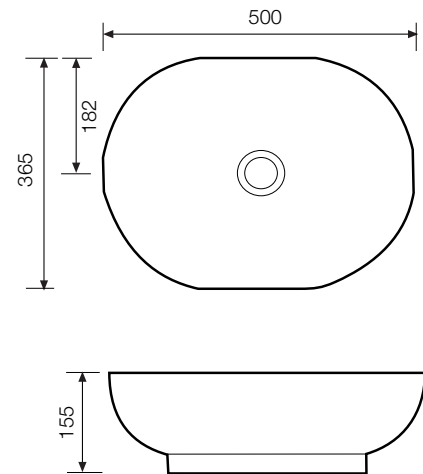

CODE FNS-WHT-0540

SIZE (mm) 490 x 405 x 185

WASH BASIN WITH HALF PEDESTAL	
CODE	FNS-WHT-0606
SIZE (mm)	610 x 475 x 500

VIGNETTE

Simplicity and sleek

WALL HUNG - WC

CODE VGS-WHT-0118

SIZE (mm) 385 x 570 x 330

SINGLE PIECE - WC

CODE VGS-WHT-0207

SIZE (mm) 390 x 710 x 830

COUPLE CLOSET - WC

CODE VGS-WHT-0312

SIZE (mm) 400 x 730 x 810

TABLE TOP BASIN*

CODE VGS-WHT-0559

SIZE (mm) 860 x 535 x 130

* Can be installed as Table Top or Wall Hung

WASH BASIN WITH HALF PEDESTAL	
CODE	VGS-WHT-0612
SIZE (mm)	810 x 469 x 620

SOLO | Crystal-clear brilliance

COUPLE CLOSET - WC	
CODE	SLS-WHT-0311
SIZE (mm)	370 x 645 x 765

TABLE TOP BASIN	
CODE	SLS-WHT-0558
SIZE (mm)	500 x 365 x 155

OPAL Embodiment of elegance

WALL HUNG - WC

CODE OPS-WHT-0116

SIZE (mm) 370 x 570 x 410

SINGLE PIECE - WC

CODE OPS-WHT-0205

SIZE (mm) 360 x 710 x 850