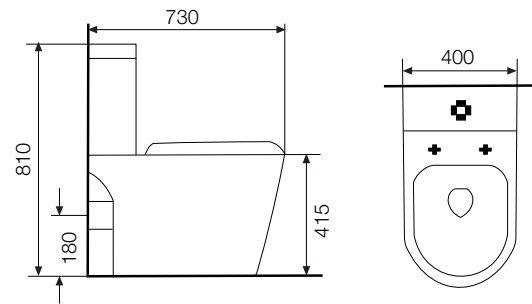

CODE FNS-WHT-0540

SIZE (mm) 490 x 405 x 185

WASH BASIN WITH HALF PEDESTAL	
CODE	FNS-WHT-0606
SIZE (mm)	610 x 475 x 500

VIGNETTE

Simplicity and sleek

WALL HUNG - WC

CODE VGS-WHT-0118

SIZE (mm) 385 x 570 x 330

SINGLE PIECE - WC

CODE VGS-WHT-0207

SIZE (mm) 390 x 710 x 830

COUPLE CLOSET - WC

CODE VGS-WHT-0312

SIZE (mm) 400 x 730 x 810

TABLE TOP BASIN*

CODE VGS-WHT-0559

SIZE (mm) 860 x 535 x 130

* Can be installed as Table Top or Wall Hung

WASH BASIN WITH HALF PEDESTAL	
CODE	VGS-WHT-0612
SIZE (mm)	810 x 469 x 620

SOLO | Crystal-clear brilliance

COUPLE CLOSET - WC	
CODE	SLS-WHT-0311
SIZE (mm)	370 x 645 x 765

TABLE TOP BASIN	
CODE	SLS-WHT-0558
SIZE (mm)	500 x 365 x 155

OPAL Embodiment of elegance

WALL HUNG - WC

CODE OPS-WHT-0116

SIZE (mm) 370 x 570 x 410

SINGLE PIECE - WC

CODE OPS-WHT-0205

SIZE (mm) 360 x 710 x 850