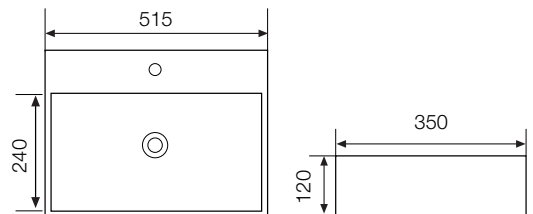

TABLE TOP BASIN	
CODE	SLS-WHT-0558
SIZE (mm)	500 x 365 x 155

OPAL Embodiment of elegance

WALL HUNG - WC

CODE OPS-WHT-0116

SIZE (mm) 370 x 570 x 410

SINGLE PIECE - WC

CODE OPS-WHT-0205

SIZE (mm) 360 x 710 x 850

COUPLE CLOSET - WC	
CODE	OPS-WHT-0310
SIZE (mm)	360 x 650 x 780

TABLE TOP BASIN	
CODE	OPS-WHT-0556
SIZE (mm)	405 x 405 x 160

WASH BASIN WITH HALF PEDESTAL	
CODE	OPS-WHT-0610
SIZE (mm)	600 x 480 x 505

FLORENTINE | A refreshing oasis

WALL HUNG - WC

CODE FLS-WHT-0111

SIZE (mm) 350 x 530 x 360

TABLE TOP BASIN

CODE FLS-WHT-0539

SIZE (mm) 515 x 350 x 120

FLORENTINE

UNDER COUNTER BASIN

CODE FLS-WHT-0401

SIZE (mm) 545 x 420 x 190

WASH BASIN WITH FULL PEDESTAL

CODE FLS-WHT-0605

SIZE (mm) 545 x 435 x 860

JDR
JAQUAR DESIGNER RANGE

Modernity gets new sophistication

TABLE TOP BASIN	
CODE	JDS-WHT-0542
SIZE (mm)	625 x 415 x 150