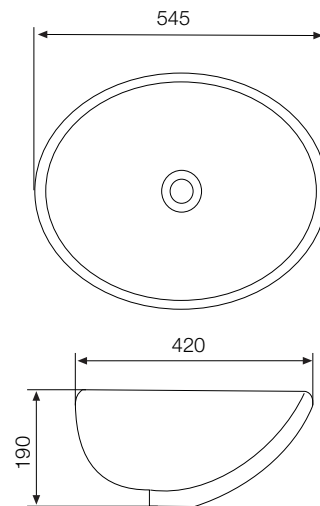

TABLE TOP BASIN	
CODE	SLS-WHT-0558
SIZE (mm)	500 x 365 x 155

OPAL Embodiment of elegance

WALL HUNG - WC

CODE OPS-WHT-0116

SIZE (mm) 370 x 570 x 410

SINGLE PIECE - WC

CODE OPS-WHT-0205

SIZE (mm) 360 x 710 x 850

COUPLE CLOSET - WC	
CODE	OPS-WHT-0310
SIZE (mm)	360 x 650 x 780

TABLE TOP BASIN	
CODE	OPS-WHT-0556
SIZE (mm)	405 x 405 x 160

WASH BASIN WITH HALF PEDESTAL	
CODE	OPS-WHT-0610
SIZE (mm)	600 x 480 x 505

FLORENTINE | A refreshing oasis

WALL HUNG - WC

CODE FLS-WHT-0111

SIZE (mm) 350 x 530 x 360

TABLE TOP BASIN

CODE FLS-WHT-0539

SIZE (mm) 515 x 350 x 120

FLORENTINE

UNDER COUNTER BASIN

CODE FLS-WHT-0401

SIZE (mm) 545 x 420 x 190

WASH BASIN WITH FULL PEDESTAL

CODE FLS-WHT-0605

SIZE (mm) 545 x 435 x 860

JDR
JAQUAR DESIGNER RANGE

Modernity gets new sophistication

TABLE TOP BASIN	
CODE	JDS-WHT-0542
SIZE (mm)	625 x 415 x 150