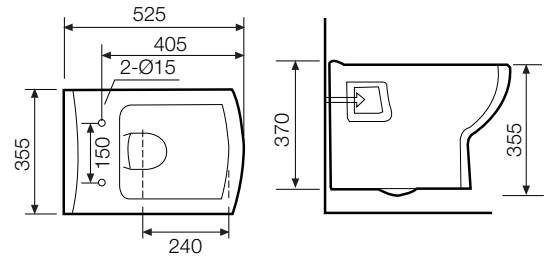

SINGLE PIECE - WC

CODE KUS-WHT-0203

SIZE (mm) 375 x 695 x 770

TABLE TOP BASIN	
CODE	KUS-WHT-0552
SIZE (mm)	600 x 430 x 185

TABLE TOP BASIN*	
CODE	KUS-WHT-0553
SIZE (mm)	813 X 478 X 165

* Can be installed as Table Top or Wall Hung

WALL HUNG - WC*	
CODE	FSS-WHT-0113
SIZE (mm)	415 x 585 x 410

TABLE TOP BASIN	
CODE	FSS-WHT-0541
SIZE (mm)	460 x 460 x 115

WALL HUNG BASIN	
CODE	FSS-WHT-0607
SIZE (mm)	520 x 510 x 415

LYRIC | Artistically glamorous

WALL HUNG - WC

CODE LYS-WHT-0115

SIZE (mm) 355 x 525 x 370

SINGLE PIECE - WC

CODE LYS-WHT-0204

SIZE (mm) 360 x 650 x 750

COUPLE CLOSET - WC

CODE LYS-WHT-0309

SIZE (mm) 380 x 680 x 780

TABLE TOP BASIN

CODE LYS-WHT-0554

SIZE (mm) 440 x 420 x 175

TABLE TOP BASIN	
CODE	LYS-WHT-0555
SIZE (mm)	630 x 400 x 115

ARIA

Chic minimalist look

WALL HUNG WC