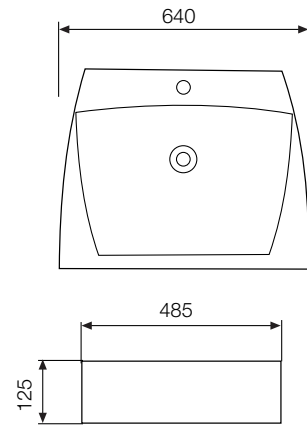

CODE FLS-WHT-0401

SIZE (mm) 545 x 420 x 190

WASH BASIN WITH FULL PEDESTAL

CODE FLS-WHT-0605

SIZE (mm) 545 x 435 x 860

JDR
JAQUAR DESIGNER RANGE

Modernity gets new sophistication

TABLE TOP BASIN	
CODE	JDS-WHT-0542
SIZE (mm)	625 x 415 x 150

TABLE TOP BASIN	
CODE	JDS-WHT-0543
SIZE (mm)	455 x 455 x 180

WALL HUNG BASIN

CODE JDS-WHT-0544

SIZE (mm) 315 x 435 x 160

TABLE TOP BASIN

CODE JDS-WHT-0545

SIZE (mm) 450 x 450 x 180

TABLE TOP BASIN

CODE JDS-WHT-0546

SIZE (mm) 640 X 485 X 125

TABLE TOP BASIN

CODE JDS-WHT-0547

SIZE (mm) 820 x 450 x 170

TABLE TOP BASIN

CODE JDS-WHT-0549

SIZE (mm) 575 x 435 x 135

SEMI RECESSED BASIN

CODE JDS-WHT-0550

SIZE (mm) 545 x 475 x 310

URINAL

Fine statement of quality and aesthetics

URINAL	
CODE	URS-WHT-0701
SIZE (mm)	300 x 315 x 550

URINAL	
CODE	URS-WHT-0702
SIZE (mm)	365 x 315 x 610