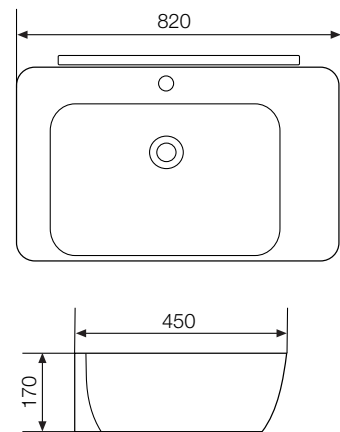

CODE FLS-WHT-0401

SIZE (mm) 545 x 420 x 190

WASH BASIN WITH FULL PEDESTAL

CODE FLS-WHT-0605

SIZE (mm) 545 x 435 x 860

JDR
JAQUAR DESIGNER RANGE

Modernity gets new sophistication

TABLE TOP BASIN	
CODE	JDS-WHT-0542
SIZE (mm)	625 x 415 x 150

TABLE TOP BASIN	
CODE	JDS-WHT-0543
SIZE (mm)	455 x 455 x 180

WALL HUNG BASIN

CODE JDS-WHT-0544

SIZE (mm) 315 x 435 x 160

TABLE TOP BASIN

CODE JDS-WHT-0545

SIZE (mm) 450 x 450 x 180

TABLE TOP BASIN

CODE JDS-WHT-0546

SIZE (mm) 640 X 485 X 125

TABLE TOP BASIN

CODE JDS-WHT-0547

SIZE (mm) 820 x 450 x 170

TABLE TOP BASIN

CODE JDS-WHT-0549

SIZE (mm) 575 x 435 x 135

SEMI RECESSED BASIN

CODE JDS-WHT-0550

SIZE (mm) 545 x 475 x 310

URINAL

Fine statement of quality and aesthetics

URINAL	
CODE	URS-WHT-0701
SIZE (mm)	300 x 315 x 550

URINAL	
CODE	URS-WHT-0702
SIZE (mm)	365 x 315 x 610