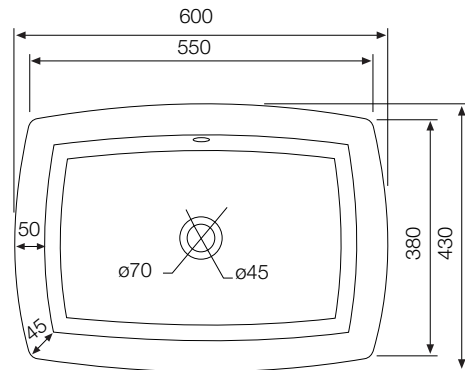

C o n t e n t s

Kubix	2
Fusion	8
Lyric	12
Aria	18
Fonte	22
Vignette	26
Solo	32
Opal	36
Florentine	42
JDR	46
Urinal	52

KUBIX | Defined lines of harmony

WALL HUNG - WC

CODE KUS-WHT-0114

SIZE (mm) 590 x 380 x 315

SINGLE PIECE - WC

CODE KUS-WHT-0203

SIZE (mm) 375 x 695 x 770

TABLE TOP BASIN	
CODE	KUS-WHT-0552
SIZE (mm)	600 x 430 x 185

TABLE TOP BASIN*	
CODE	KUS-WHT-0553
SIZE (mm)	813 X 478 X 165

* Can be installed as Table Top or Wall Hung

WALL HUNG BASIN

CODE KUS-WHT-0608

SIZE (mm) 470 x 450 x 350

**WASH BASIN
FLOOR STANDING**

CODE KUS-WHT-0609

SIZE (mm) 510 x 450 x 850

FUSION

A natural mix of vitality and sheen