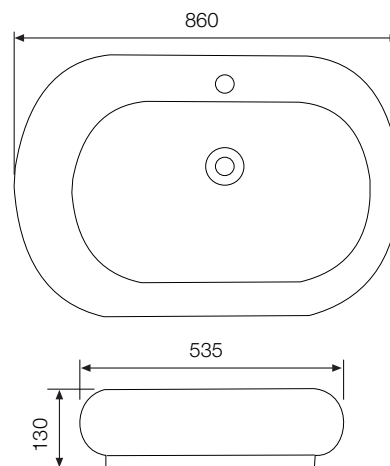

CODE FNS-WHT-0540

SIZE (mm) 490 x 405 x 185

WASH BASIN WITH HALF PEDESTAL	
CODE	FNS-WHT-0606
SIZE (mm)	610 x 475 x 500

VIGNETTE

Simplicity and sleek

WALL HUNG - WC

CODE VGS-WHT-0118

SIZE (mm) 385 x 570 x 330

SINGLE PIECE - WC

CODE VGS-WHT-0207

SIZE (mm) 390 x 710 x 830

COUPLE CLOSET - WC

CODE VGS-WHT-0312

SIZE (mm) 400 x 730 x 810

TABLE TOP BASIN*

CODE VGS-WHT-0559

SIZE (mm) 860 x 535 x 130

* Can be installed as Table Top or Wall Hung

WASH BASIN WITH HALF PEDESTAL	
CODE	VGS-WHT-0612
SIZE (mm)	810 x 469 x 620

SOLO | Crystal-clear brilliance

COUPLE CLOSET - WC	
CODE	SLS-WHT-0311
SIZE (mm)	370 x 645 x 765

TABLE TOP BASIN	
CODE	SLS-WHT-0558
SIZE (mm)	500 x 365 x 155

OPAL Embodiment of elegance

WALL HUNG - WC

CODE OPS-WHT-0116

SIZE (mm) 370 x 570 x 410

SINGLE PIECE - WC

CODE OPS-WHT-0205

SIZE (mm) 360 x 710 x 850