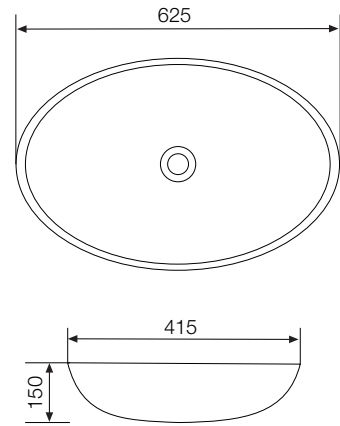

TABLE TOP BASIN	
CODE	SLS-WHT-0558
SIZE (mm)	500 x 365 x 155

OPAL Embodiment of elegance

WALL HUNG - WC

CODE OPS-WHT-0116

SIZE (mm) 370 x 570 x 410

SINGLE PIECE - WC

CODE OPS-WHT-0205

SIZE (mm) 360 x 710 x 850

CODE FLS-WHT-0401

SIZE (mm) 545 x 420 x 190

WASH BASIN WITH FULL PEDESTAL

CODE FLS-WHT-0605

SIZE (mm) 545 x 435 x 860

JDR
JAQUAR DESIGNER RANGE

Modernity gets new sophistication

TABLE TOP BASIN	
CODE	JDS-WHT-0542
SIZE (mm)	625 x 415 x 150

TABLE TOP BASIN	
CODE	JDS-WHT-0543
SIZE (mm)	455 x 455 x 180

WALL HUNG BASIN

CODE JDS-WHT-0544

SIZE (mm) 315 x 435 x 160

TABLE TOP BASIN

CODE JDS-WHT-0545

SIZE (mm) 450 x 450 x 180

TABLE TOP BASIN

CODE JDS-WHT-0546

SIZE (mm) 640 X 485 X 125

TABLE TOP BASIN

CODE JDS-WHT-0547

SIZE (mm) 820 x 450 x 170

TABLE TOP BASIN

CODE JDS-WHT-0549

SIZE (mm) 575 x 435 x 135