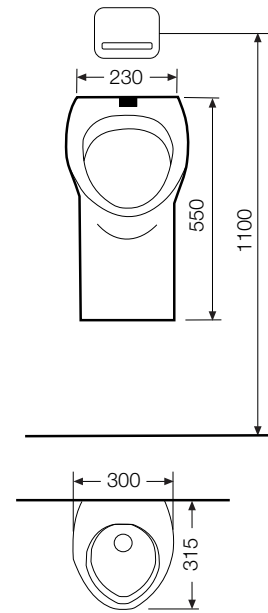

CODE FLS-WHT-0401

SIZE (mm) 545 x 420 x 190

WASH BASIN WITH FULL PEDESTAL

CODE FLS-WHT-0605

SIZE (mm) 545 x 435 x 860

JDR
JAQUAR DESIGNER RANGE

Modernity gets new sophistication

TABLE TOP BASIN	
CODE	JDS-WHT-0542
SIZE (mm)	625 x 415 x 150

TABLE TOP BASIN	
CODE	JDS-WHT-0543
SIZE (mm)	455 x 455 x 180

WALL HUNG BASIN

CODE JDS-WHT-0544

SIZE (mm) 315 x 435 x 160

TABLE TOP BASIN

CODE JDS-WHT-0545

SIZE (mm) 450 x 450 x 180

TABLE TOP BASIN

CODE JDS-WHT-0546

SIZE (mm) 640 X 485 X 125

TABLE TOP BASIN

CODE JDS-WHT-0547

SIZE (mm) 820 x 450 x 170

TABLE TOP BASIN

CODE JDS-WHT-0549

SIZE (mm) 575 x 435 x 135

SEMI RECESSED BASIN

CODE JDS-WHT-0550

SIZE (mm) 545 x 475 x 310

URINAL

Fine statement of quality and aesthetics

URINAL	
CODE	URS-WHT-0701
SIZE (mm)	300 x 315 x 550

URINAL	
CODE	URS-WHT-0702
SIZE (mm)	365 x 315 x 610